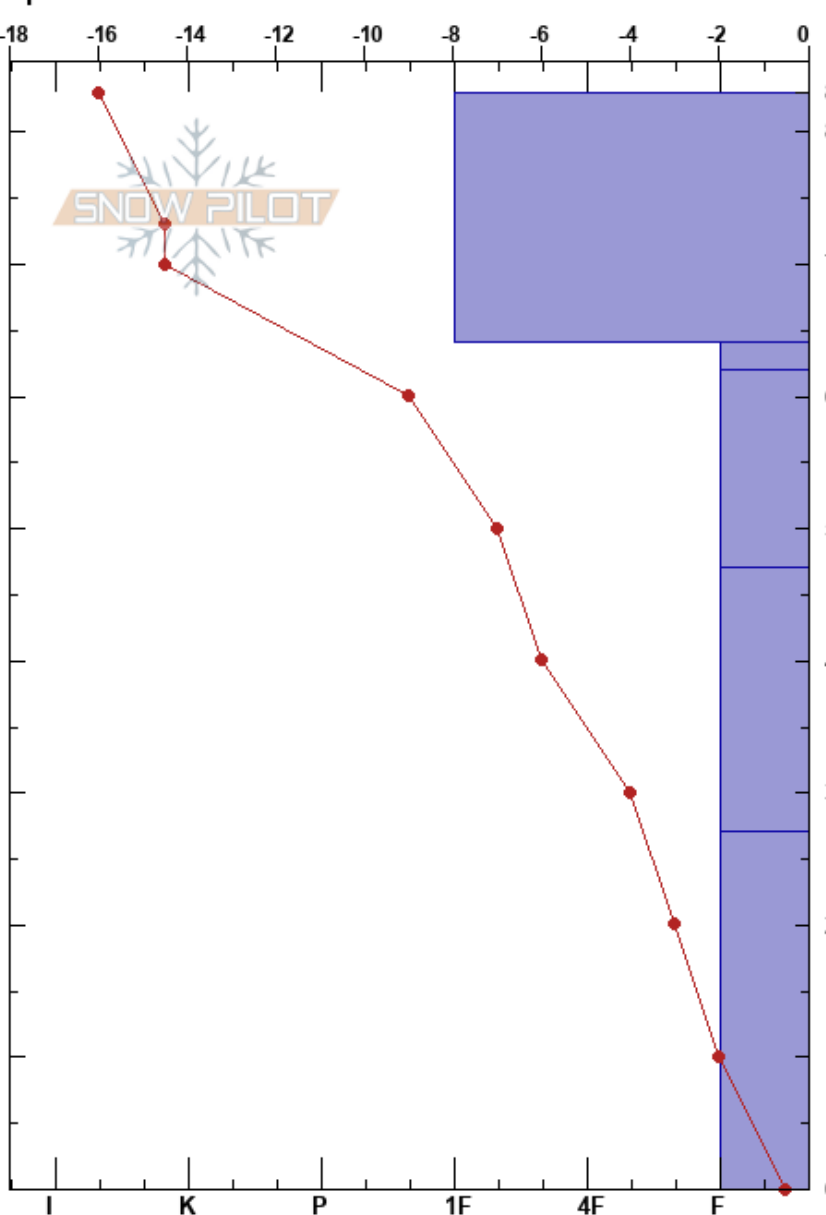

W Ball Summit Block
 Sawatch
 CO
 Elevation: 12127 ft
 Aspect: 20°
 Specifics:

Jesse Yelverton
 02/26/2022 - 2:30am
 Co-ord: 13S 3945 10W 4343995N
 Slope Angle: 25°
 Wind Loading: previous

Stability:
 Air Temperature: -6°C
 Sky Cover: SCT
 Precipitation: NO
 Wind: W Light Breeze

HS: 83
 PF: 60
 PS: 20
 64-62cm: Problematic layer

Form	Crystal		Moisture	ρ kg/m ³	Stability tests & Layer comments
	Size				
/	0.1				
/	0.5				
□	2				← PST22/100 (SF) @62cm
□	2				← ECTP13 @62cm
△	4				← CT13, Q3 @60cm
A	4-10				