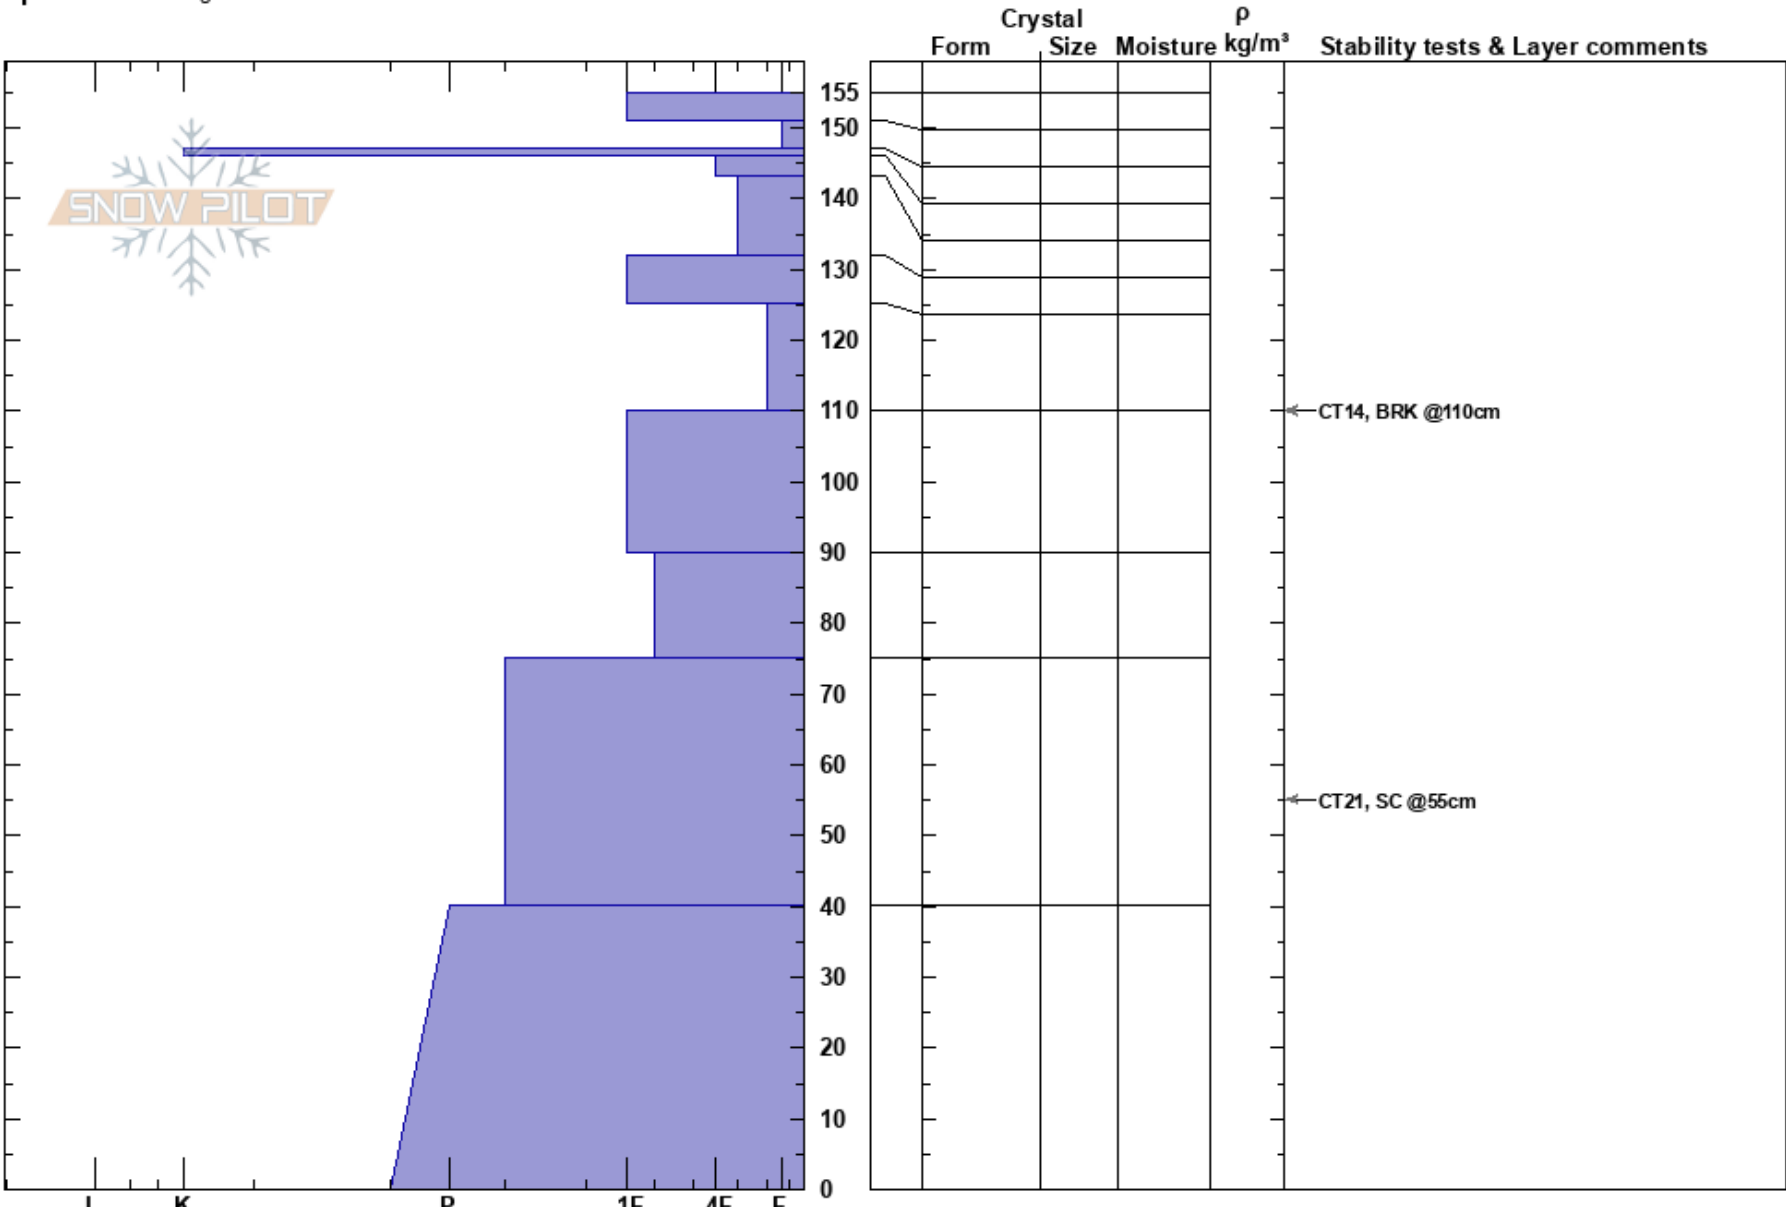

Hilda ridge
 Jasper National park
 AB
 Elevation: 2369 m
 Aspect:
 Specifics: Pit dug in a Ski Area

Jeff Mitchell
 26/02/2022 - 12:20
 Co-ord:
 Slope Angle: 30°
 Wind Loading:

Stability:
 Air Temperature: -2°C
 Sky Cover: FEW
 Precipitation: NO
 Wind: W Light Breeze

HS: 155
 Layer Notes:
 125-110cm: Problematic layer

Notes: