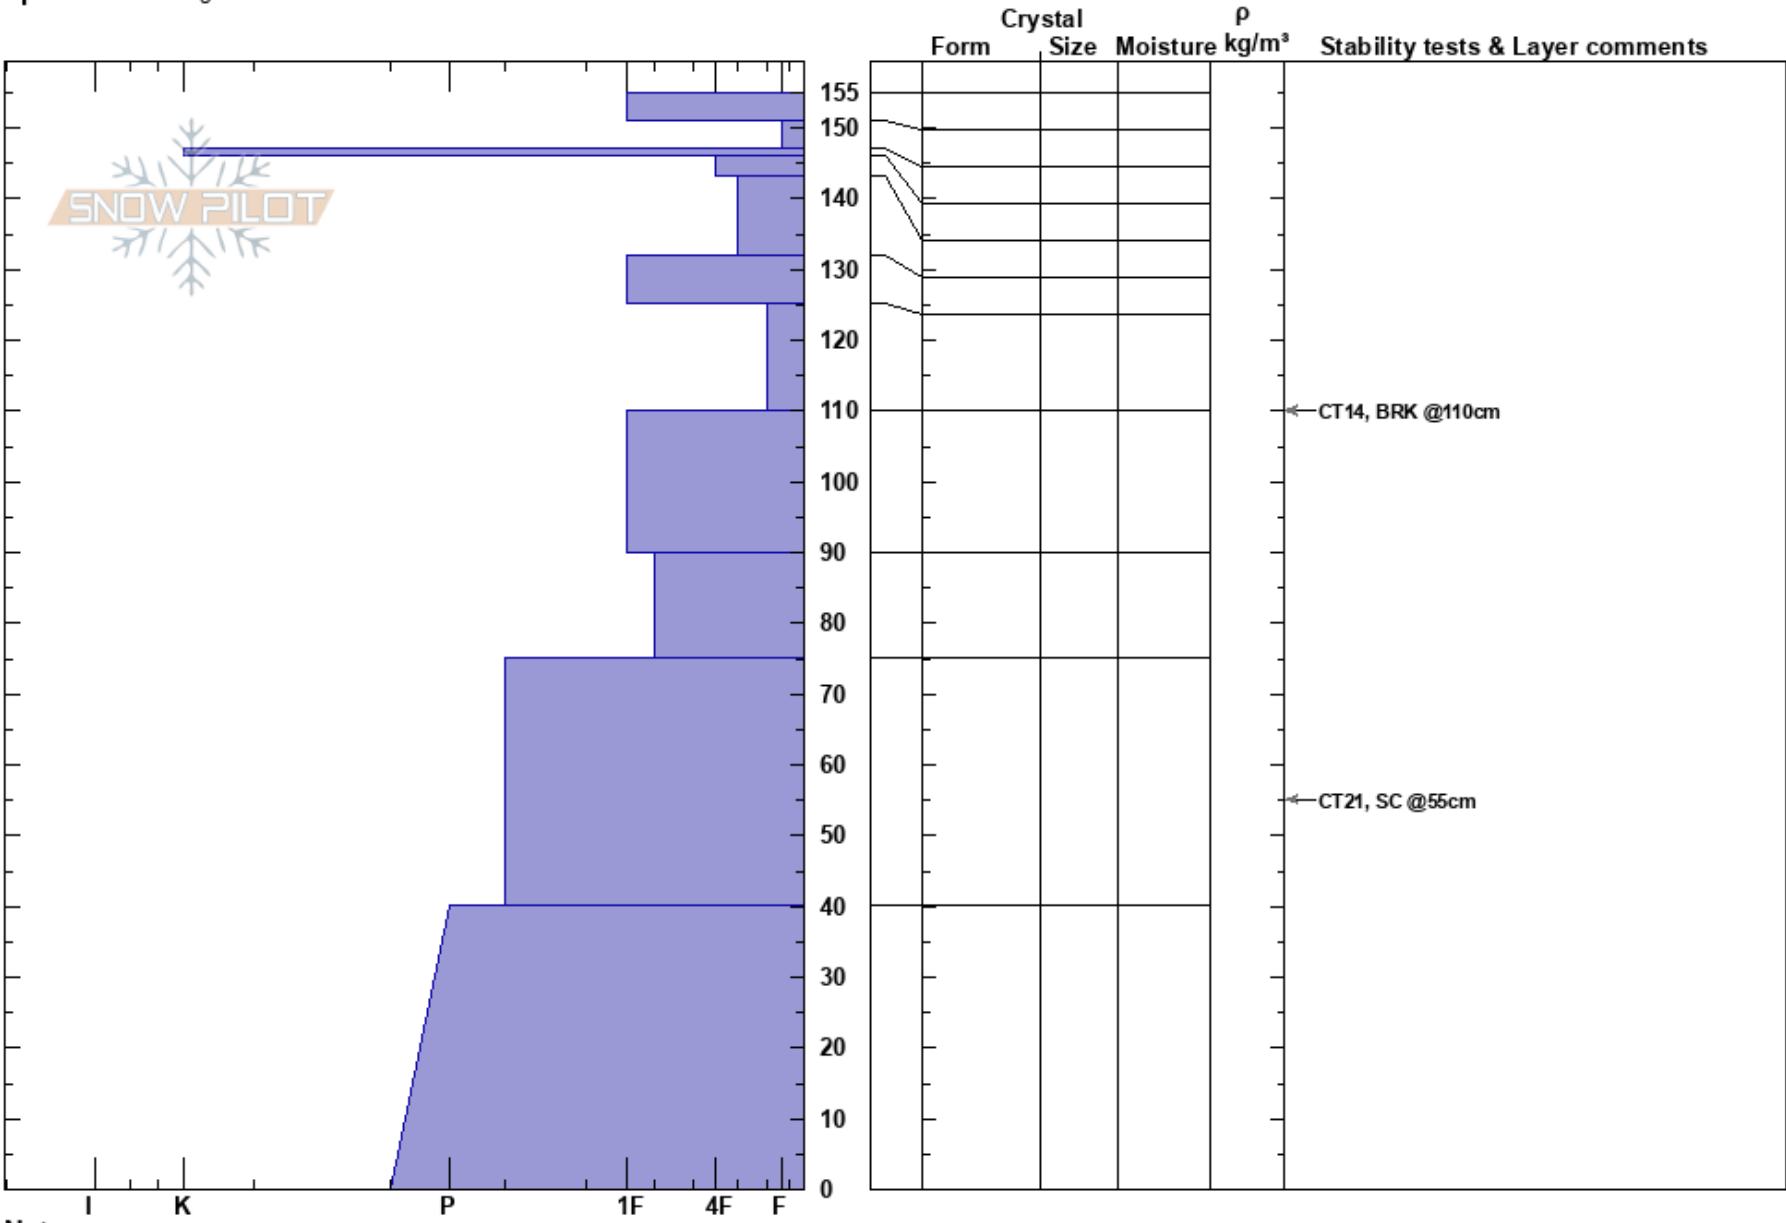

Hilda ridge
Jasper National park
AB
Elevation: 2369 m
Aspect:
Specifics: Pit dug in a Ski Area

Jeff Mitchell
26/02/2022 - 12:20
Co-ord:
Slope Angle: 30°
Wind Loading:

Stability:
Air Temperature: -2°C
Sky Cover: FEW
Precipitation: NO
Wind: W Light Breeze

HS: 155
Layer Notes:
125-110cm: Problematic layer

Notes: