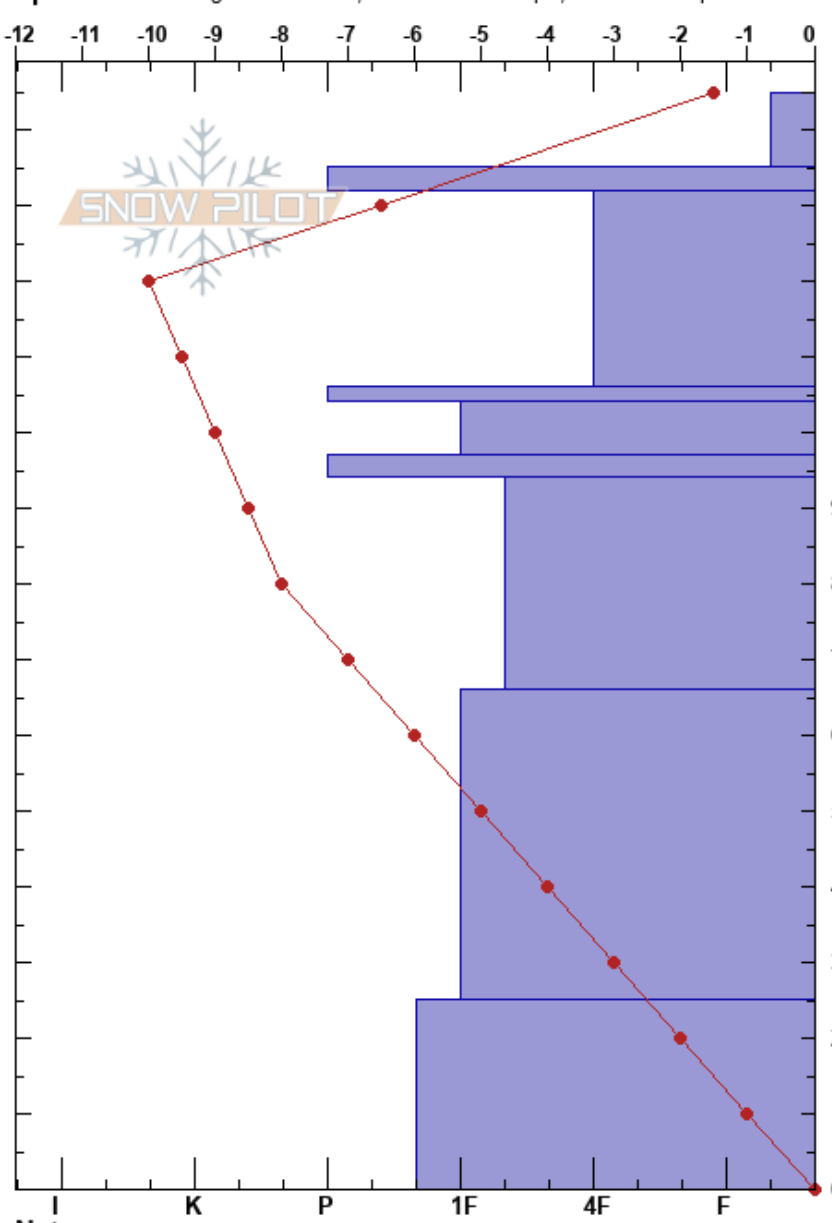

eights to air
 Bridger Range
 MT
Elevation: 7970 ft
Aspect: 104°
Specifics: Pit dug in a Ski Area; Ski tracks on slope; We skied slope

Bridger Bowl
 02/26/2022 - 10:30am
Co-ord:
Slope Angle: 42°
Wind Loading:

Stability:
Air Temperature: 6.5°C
Sky Cover: CLR
Precipitation: NO
Wind: Light Breeze

HS: 145

Layer Notes:

Height (m)	Crystal		Moisture	ρ kg/m ³	Stability tests & Layer comments
	Form	Size			
145					
140	/	0.5			
130	⊙⊙				
120	/	1			
110	⊙⊙				
100	⊖	0.5			
90	⊙⊙				
80	⊖	0.5-1			
70					
60					
50	⊖	1-2			
40					
30					
20					
10	^	2-4			
0					