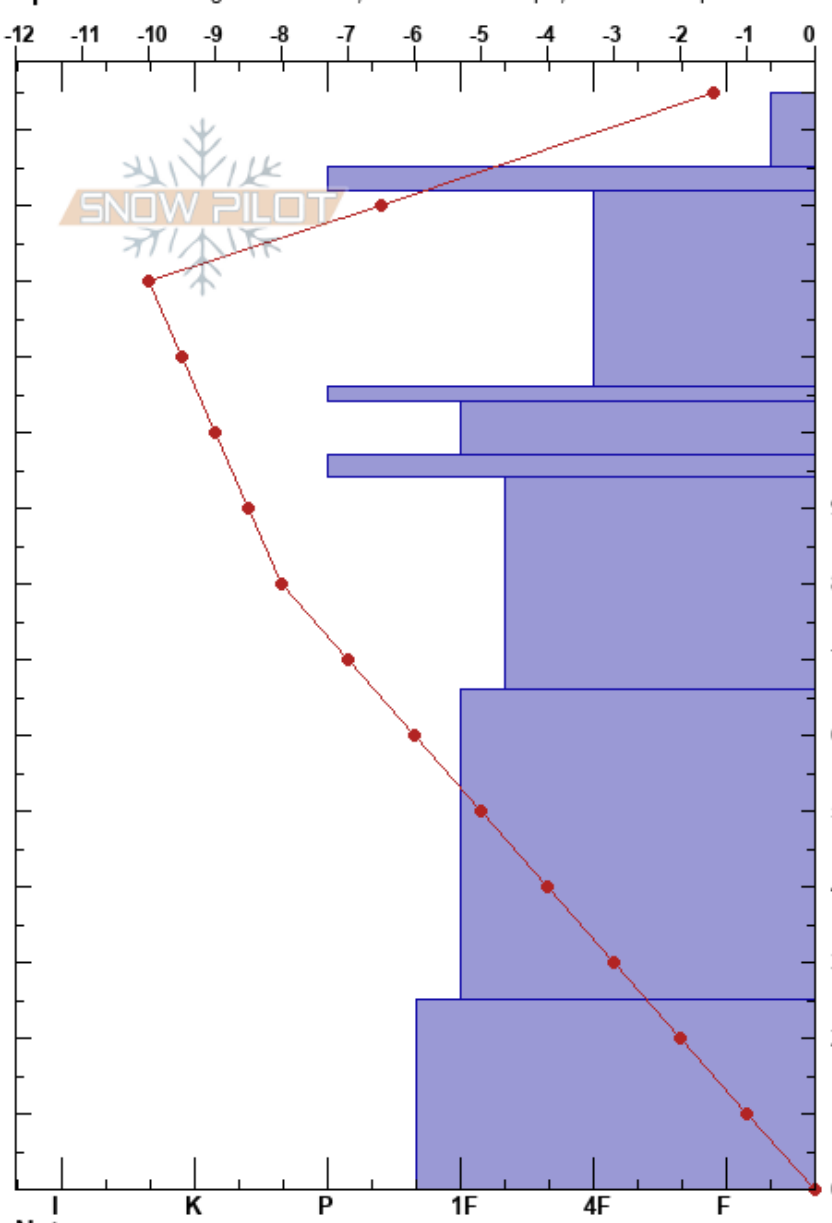

eights to air  
 Bridger Range  
 MT  
**Elevation:** 7970 ft  
**Aspect:** 104°  
**Specifics:** Pit dug in a Ski Area; Ski tracks on slope; We skied slope

Bridger Bowl  
 02/26/2022 - 10:30am  
**Co-ord:**  
**Slope Angle:** 42°  
**Wind Loading:**

**Stability:**  
**Air Temperature:** 6.5°C  
**Sky Cover:** CLR  
**Precipitation:** NO  
**Wind:** Light Breeze

**HS:** 145

**Layer Notes:**

Depth (m)	Crystal		$\rho$ kg/m <sup>3</sup>	Stability tests & Layer comments
	Form	Size		
145				
140	/	0.5		
130	⊙⊙			
120	/	1		
110	⊙⊙			
100	⊖	0.5		
90	⊙⊙			
80	⊖	0.5-1		
70				
60				
50	⊖	1-2		
40				
30				
20				
10	^	2-4		
0				ECTX