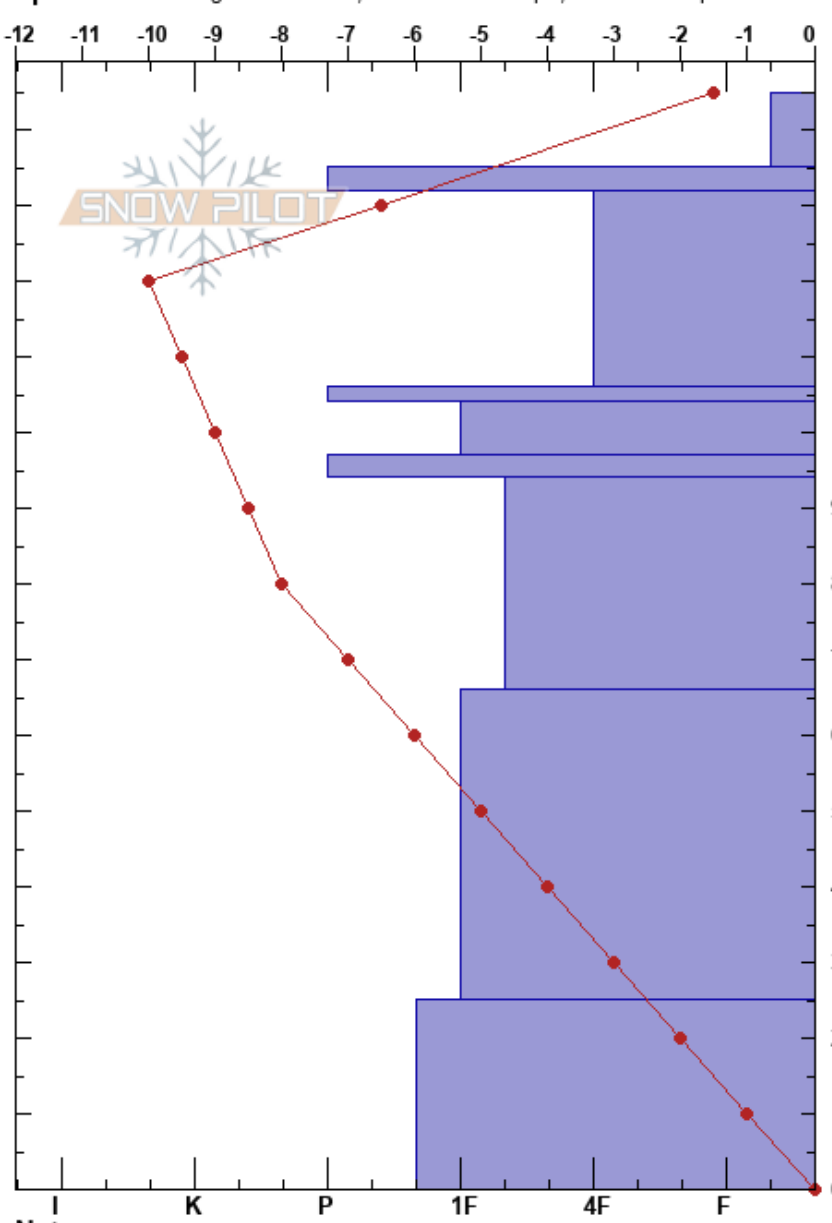

eights to air
 Bridger Range
 MT
Elevation: 7970 ft
Aspect: 104°
Specifics: Pit dug in a Ski Area; Ski tracks on slope; We skied slope

Bridger Bowl
 02/26/2022 - 10:30am
Co-ord:
Slope Angle: 42°
Wind Loading:

Stability:
Air Temperature: 6.5°C
Sky Cover: CLR
Precipitation: NO
Wind: Light Breeze
HS: 145
Layer Notes:

Depth (m)	Crystal		Moisture (kg/m³)	Stability tests & Layer comments
	Form	Size		
145				
140	/	0.5		
130	⊙⊙			
120	/	1		
110	⊙⊙			
100	⊖	0.5		
90	⊙⊙			
80	⊖	0.5-1		
70				
60				
50	⊖	1-2		
40				
30				
20				
10	^	2-4		
0				ECTX