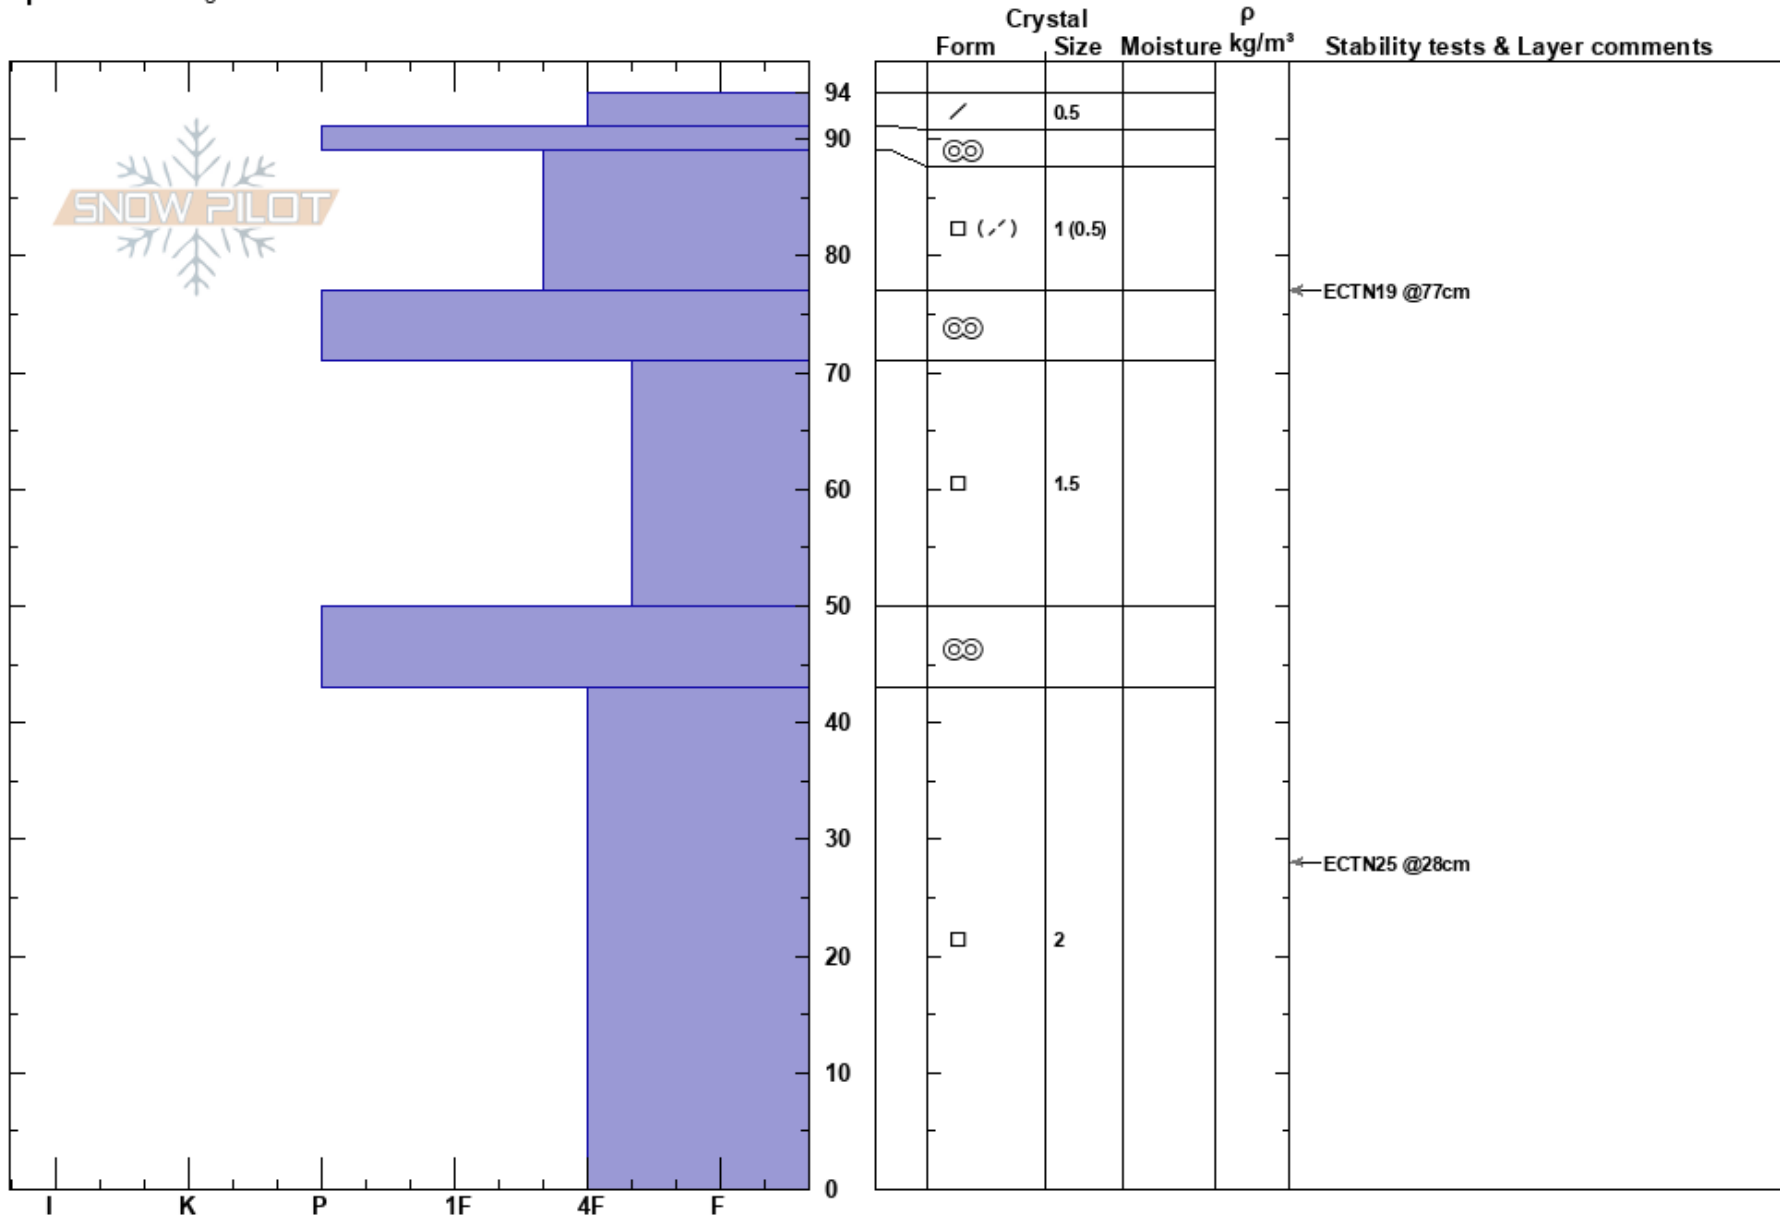

Corner Pocket
 Bridger Range
 MT
 Elevation: 8600 ft
 Aspect: 110°
 Specifics: Pit dug in a Ski Area

Bridger Bowl
 02/26/2022 - 12:50pm
 Co-ord:
 Slope Angle: 43°
 Wind Loading:

Stability:
 Air Temperature:
 Sky Cover: CLR
 Precipitation: NO
 Wind: S Light Breeze

HS:94

Layer Notes:

Notes: Green