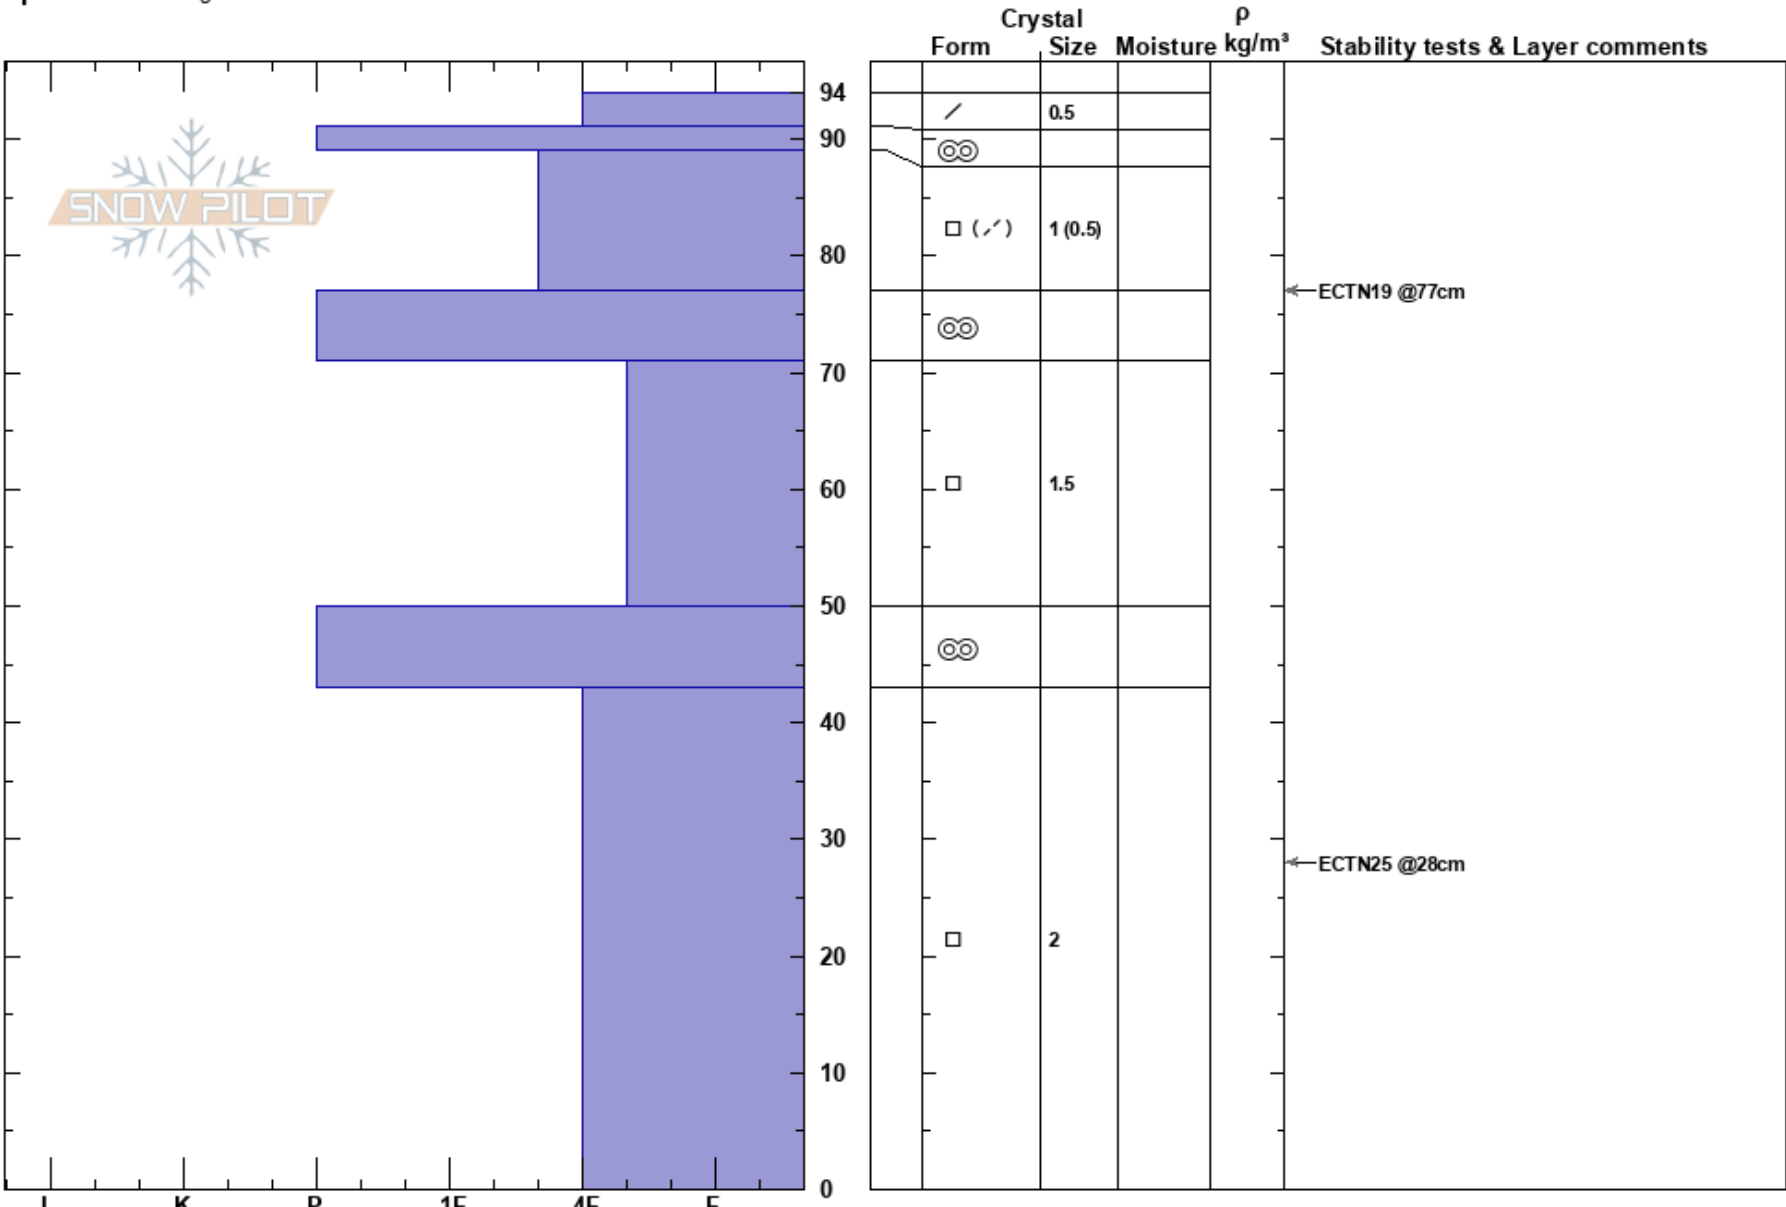

Corner Pocket  
 Bridger Range  
 MT  
 Elevation: 8600 ft  
 Aspect: 110°  
 Specifics: Pit dug in a Ski Area

Bridger Bowl  
 02/26/2022 - 12:50pm  
 Co-ord:  
 Slope Angle: 43°  
 Wind Loading:

Stability: HS:94  
 Air Temperature:  
 Sky Cover: CLR  
 Precipitation: NO  
 Wind: S Light Breeze

Layer Notes:

Notes: Green