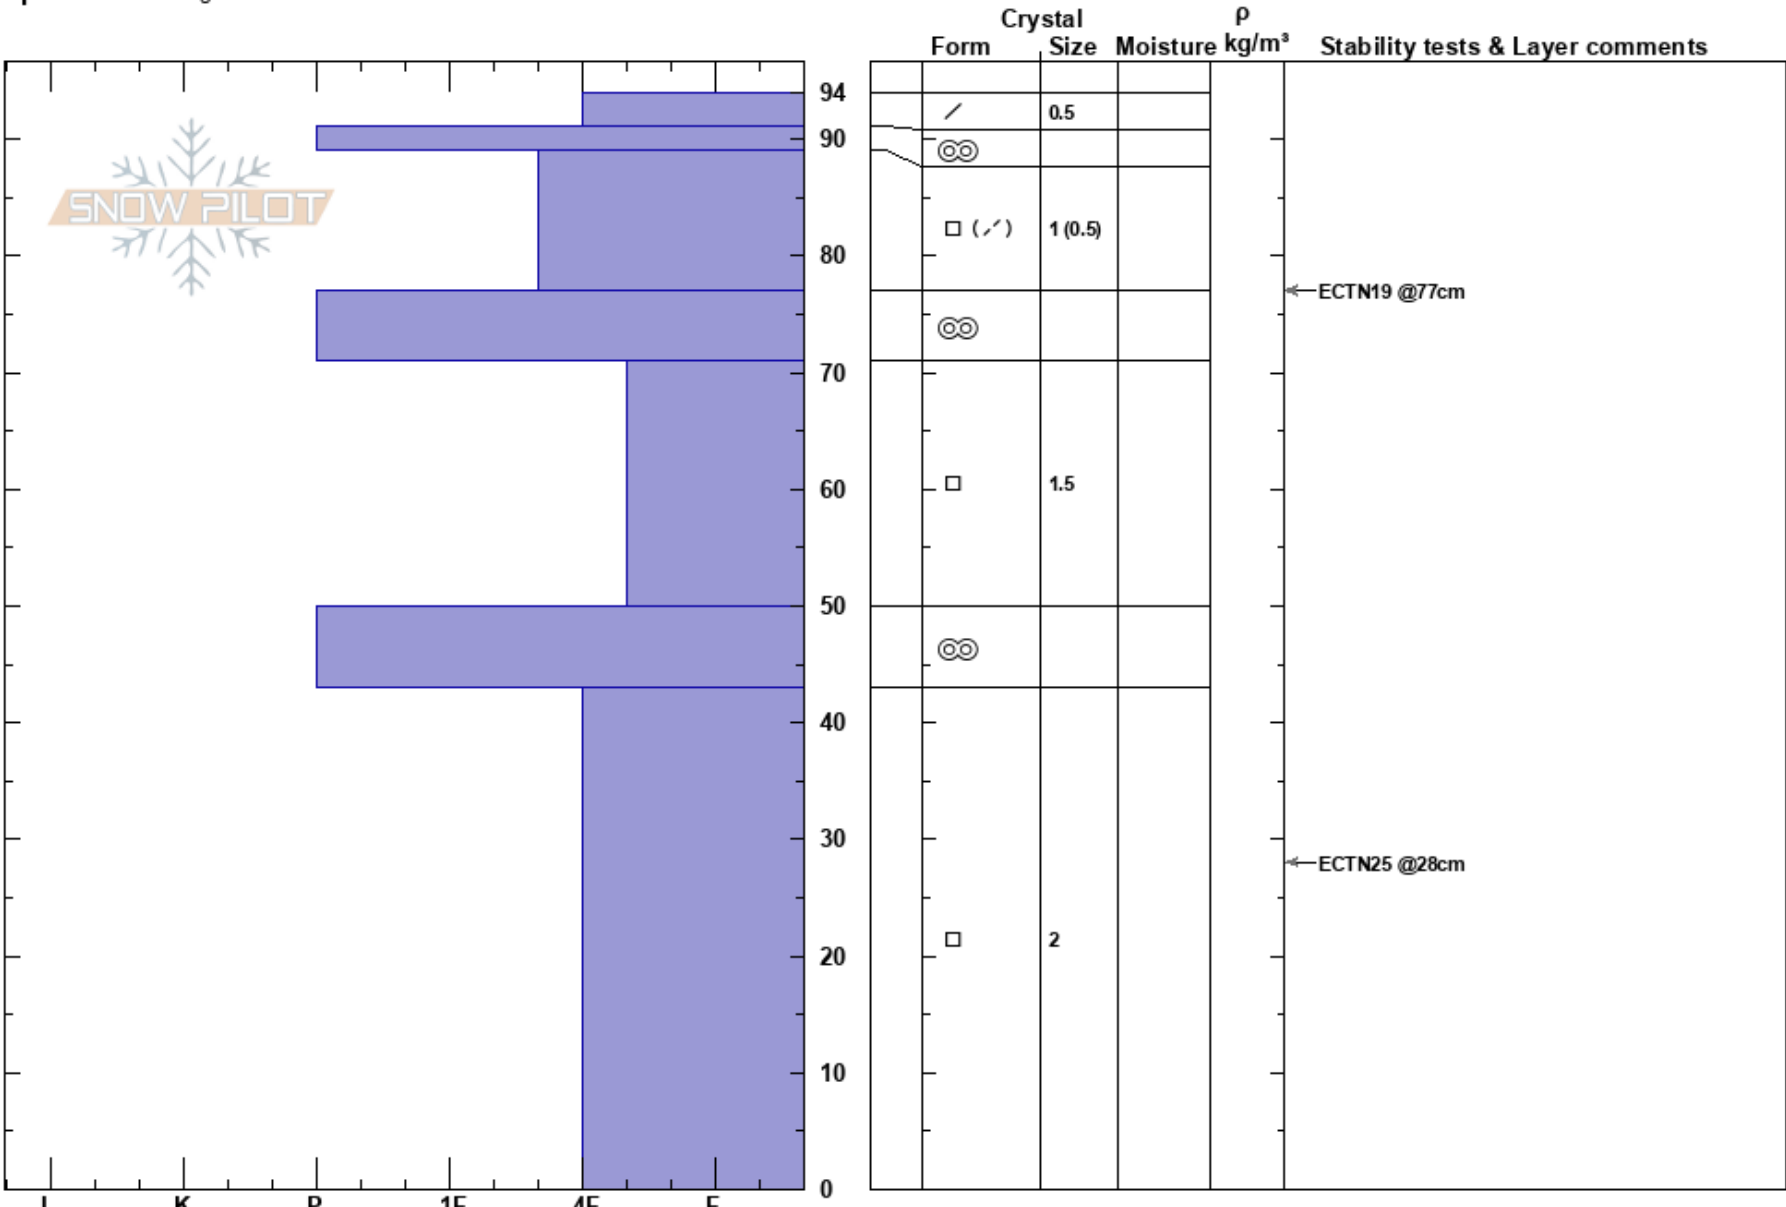

Corner Pocket
 Bridger Range
 MT
 Elevation: 8600 ft
 Aspect: 110°
 Specifics: Pit dug in a Ski Area

Bridger Bowl
 02/26/2022 - 12:50pm
 Co-ord:
 Slope Angle: 43°
 Wind Loading:

Stability: HS:94
 Air Temperature:
 Sky Cover: CLR
 Precipitation: NO
 Wind: S Light Breeze

Layer Notes:

Notes: Green