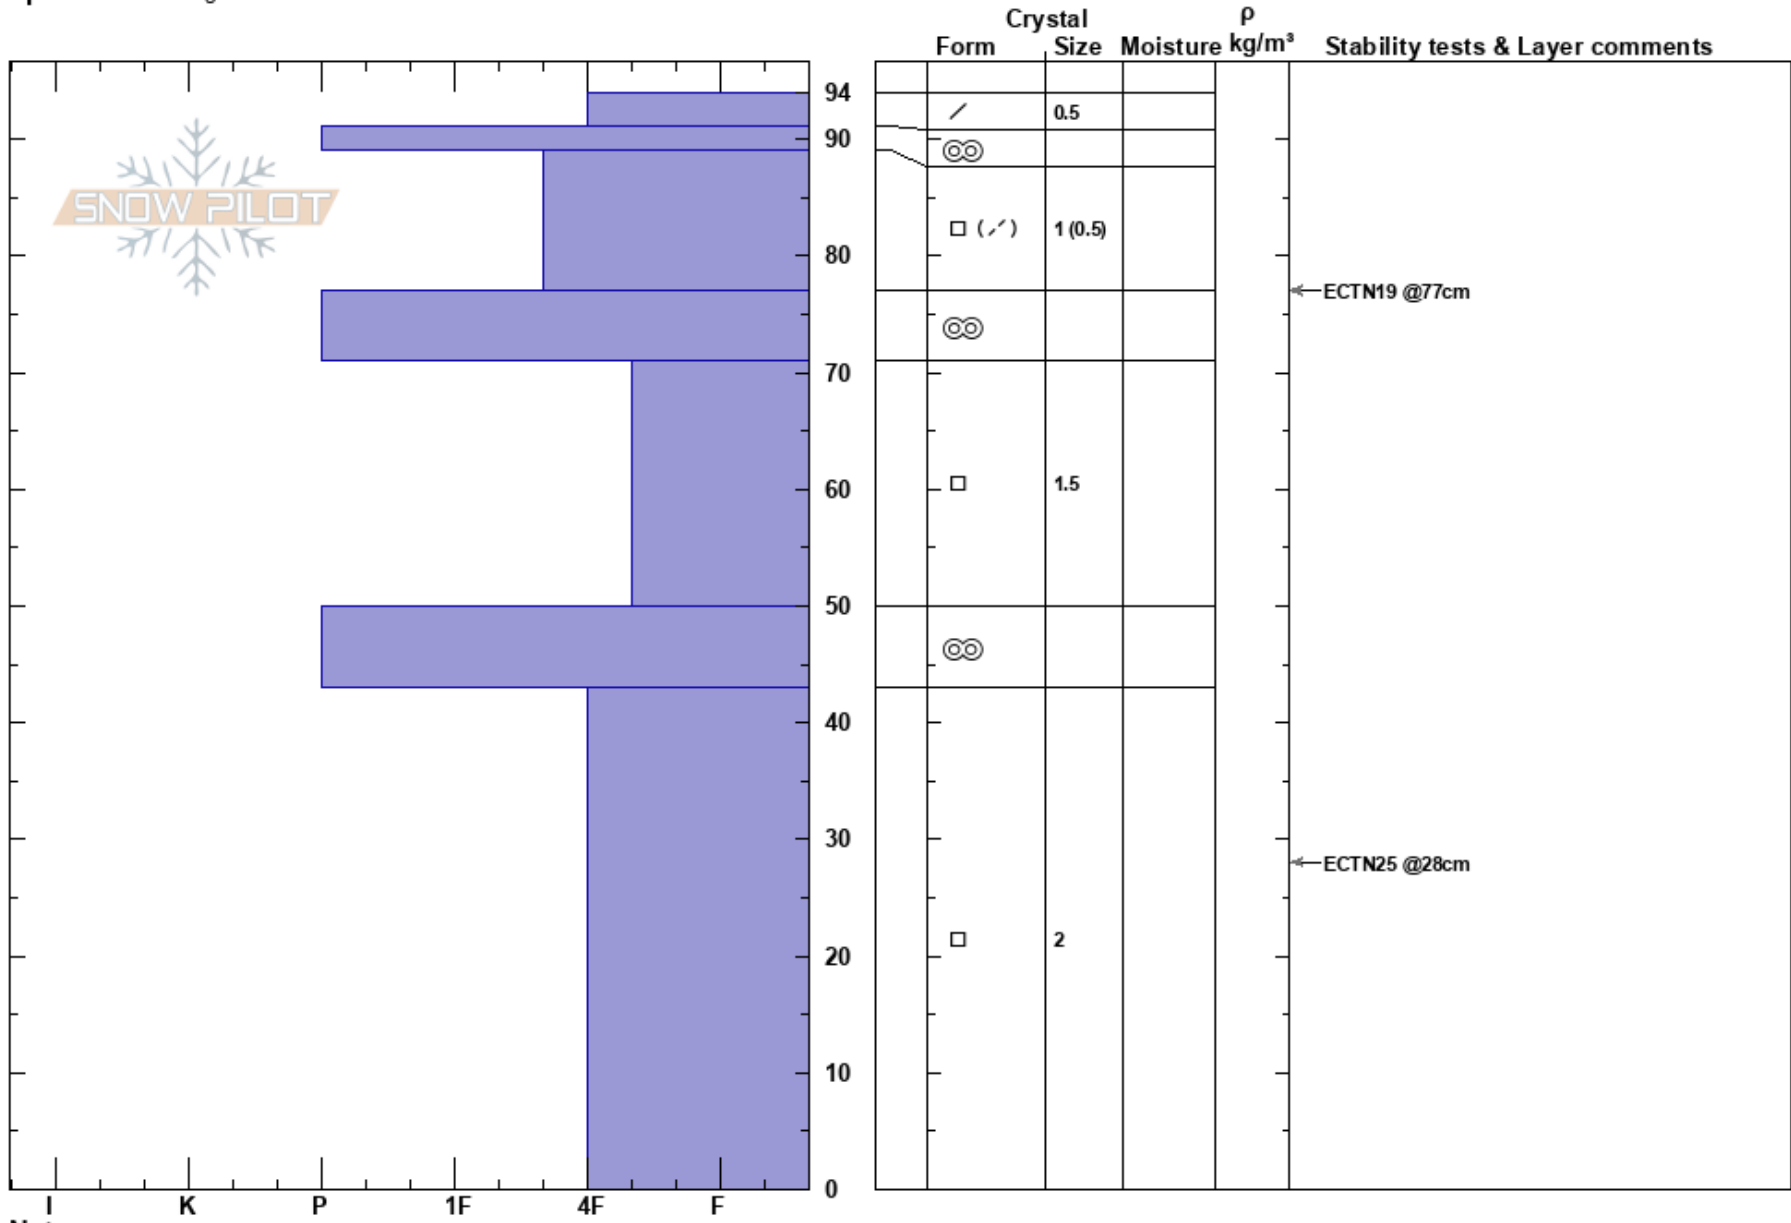

Corner Pocket  
 Bridger Bowl  
 MT  
 Elevation: 8600 ft  
 Aspect: 110°  
 Specifics: Pit dug in a Ski Area

02/26/2022 - 12:50pm  
 Co-ord:  
 Slope Angle: 43°  
 Wind Loading:

Stability: HS:94  
 Air Temperature:  
 Sky Cover: CLR  
 Precipitation: NO  
 Wind: S Light Breeze

Layer Notes:

Notes: Green