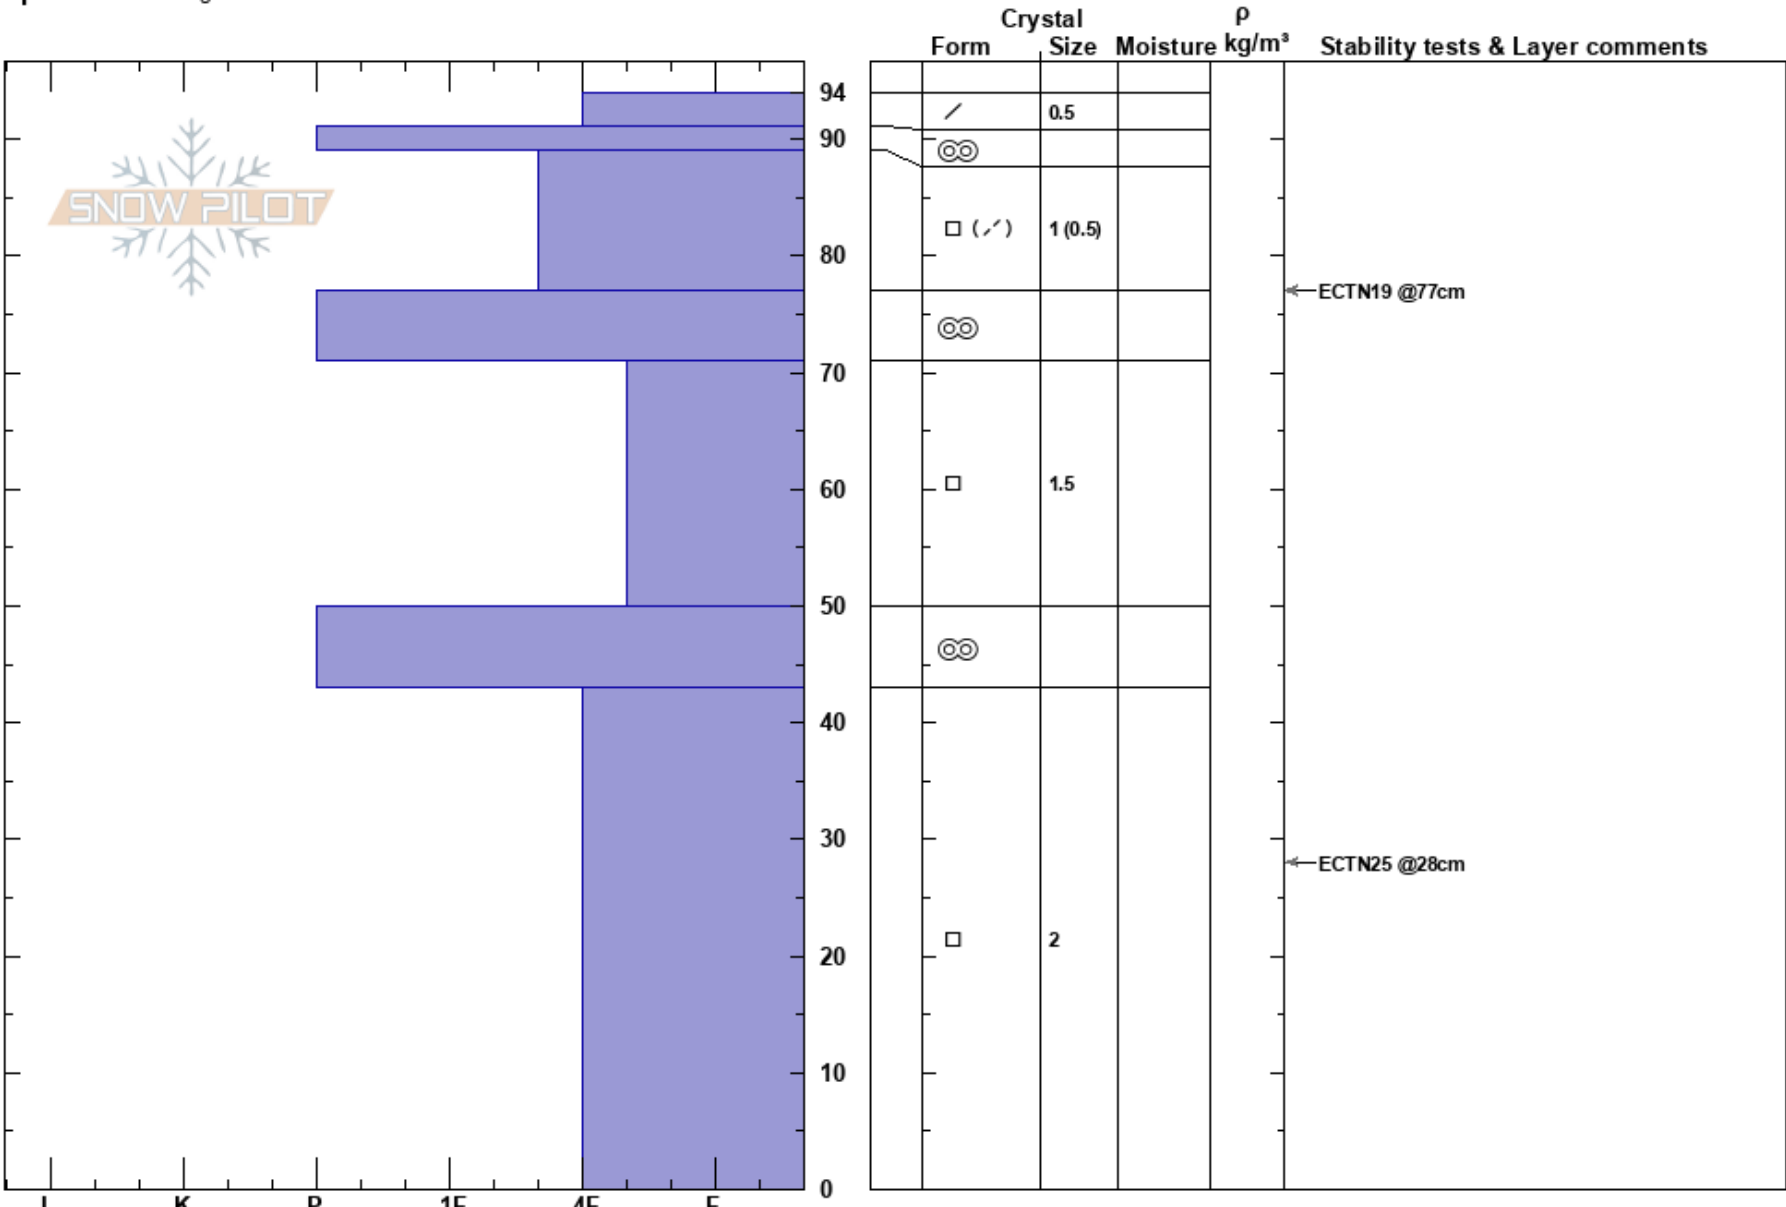

Corner Pocket  
 Bridger Range  
 MT  
 Elevation: 8600 ft  
 Aspect: 110°  
 Specifics: Pit dug in a Ski Area

Bridger Bowl  
 02/26/2022 - 12:50pm  
 Co-ord:  
 Slope Angle: 43°  
 Wind Loading:

Stability:  
 Air Temperature:  
 Sky Cover: CLR  
 Precipitation: NO  
 Wind: S Light Breeze

HS:94 Layer Notes:

Notes: Green