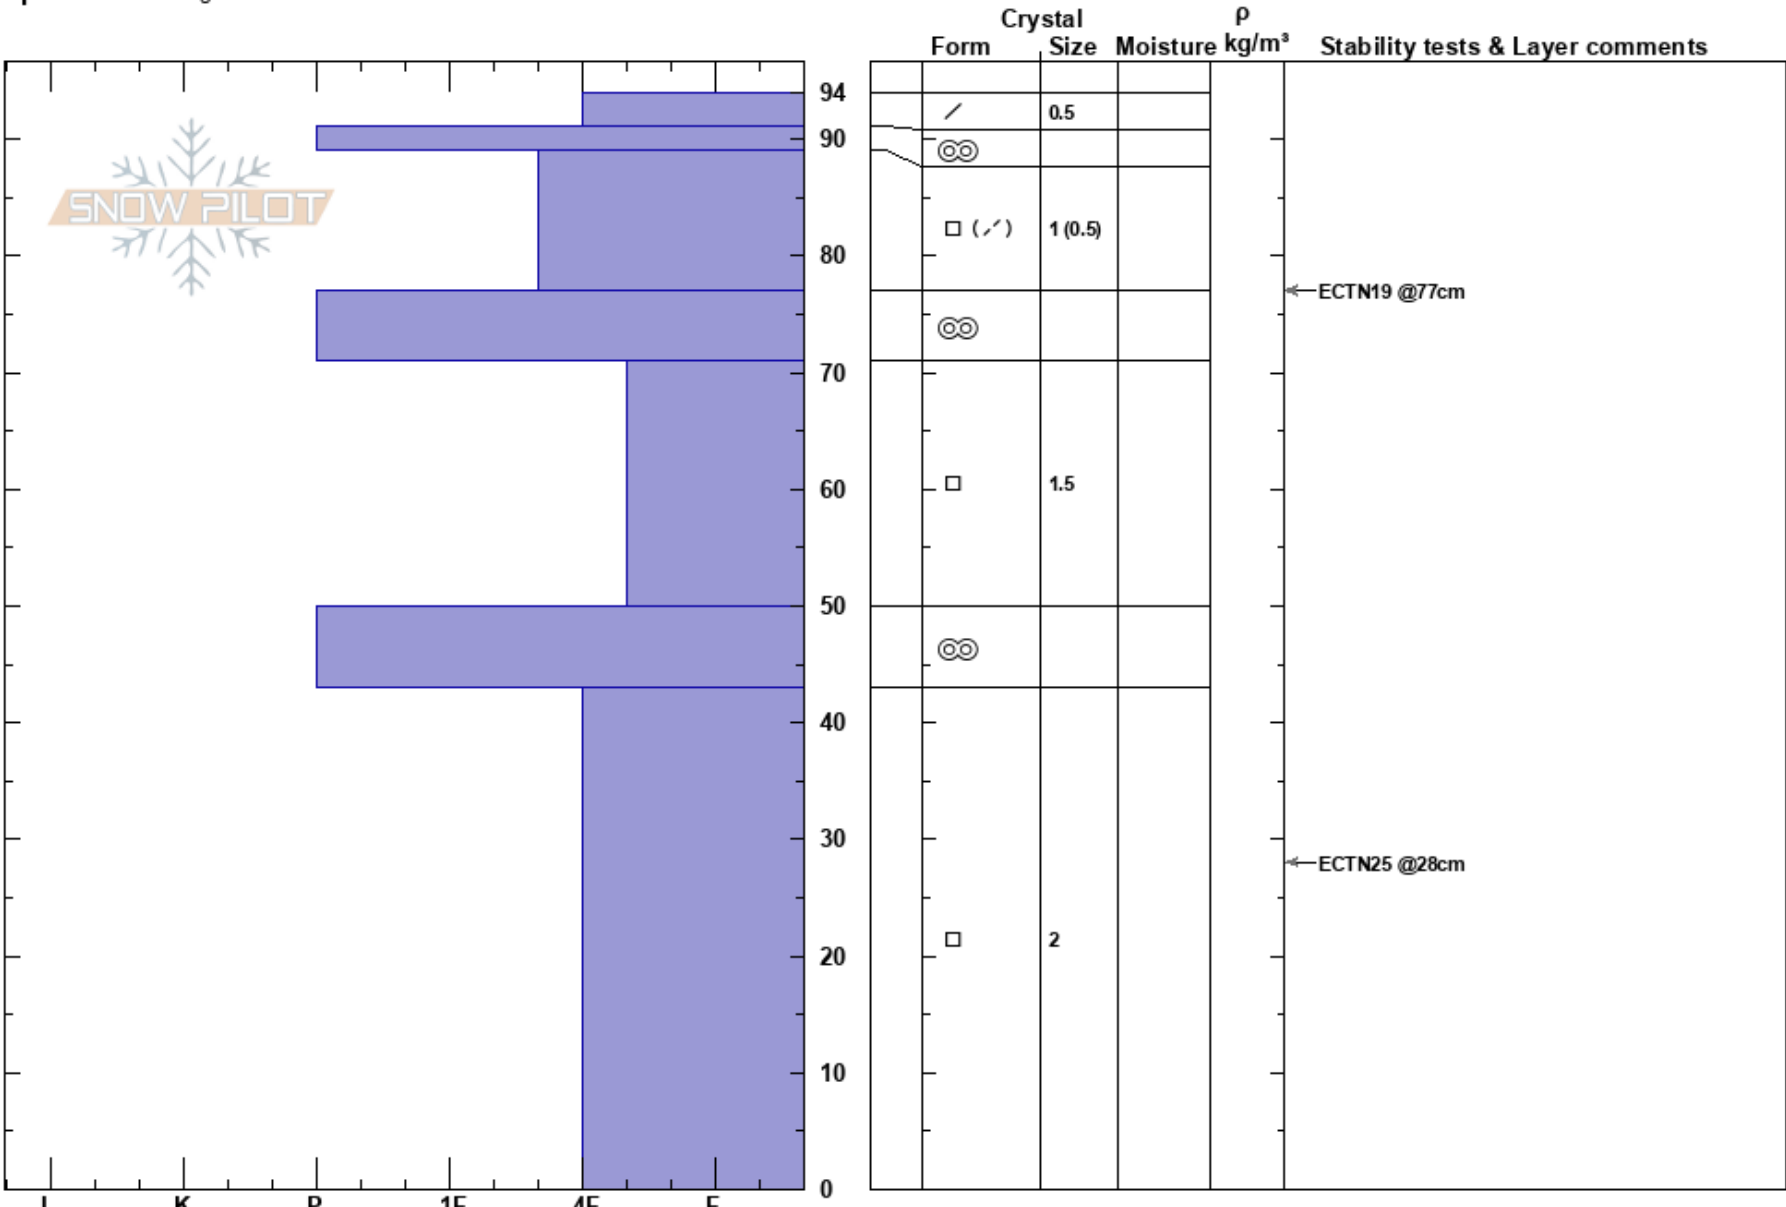

Corner Pocket
 Bridger Bowl
 MT
 Elevation: 8600 ft
 Aspect: 110°
 Specifics: Pit dug in a Ski Area

02/26/2022 - 12:50pm
 Co-ord:
 Slope Angle: 43°
 Wind Loading:

Stability: HS:94
 Air Temperature:
 Sky Cover: CLR
 Precipitation: NO
 Wind: S Light Breeze

Layer Notes:

Notes: Green