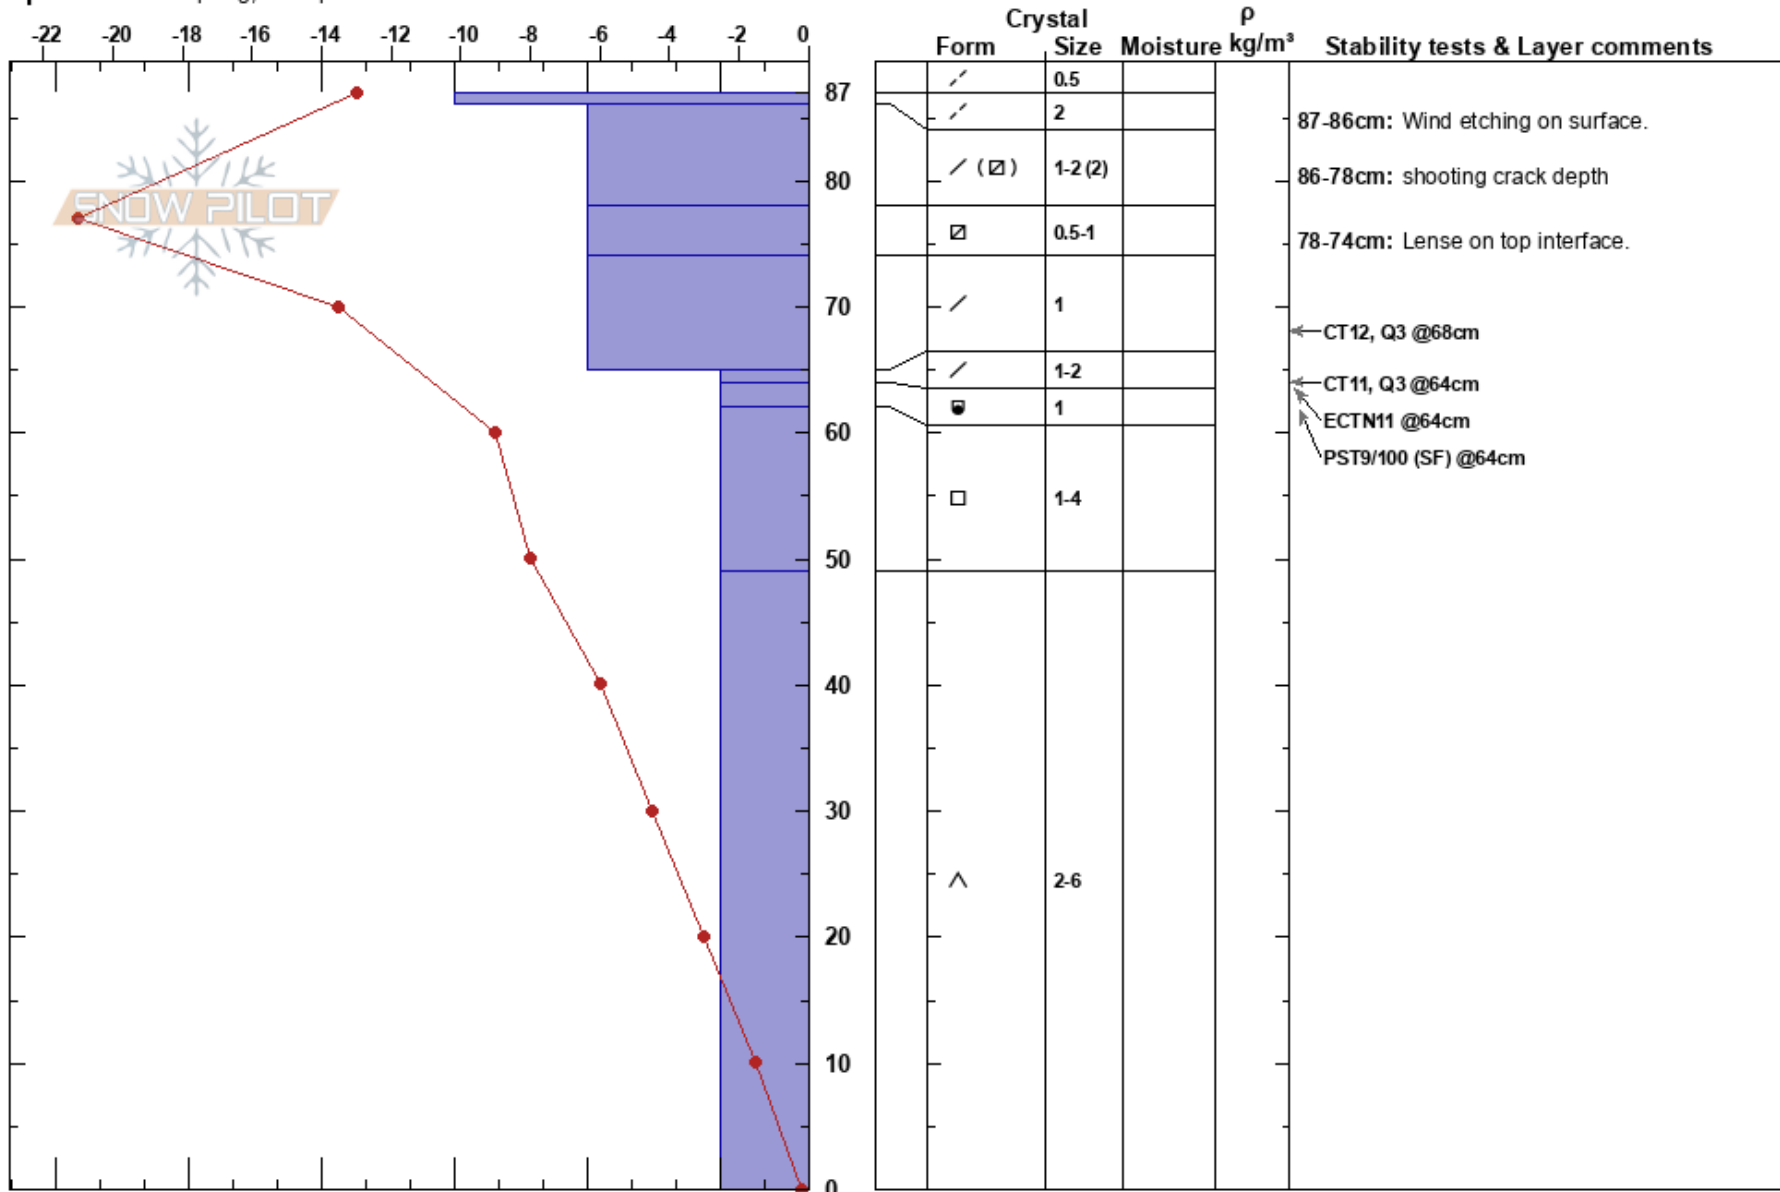

Aspect: 342°

Wind Loading: yes

Specifics: Collapsing, widespread

Stability:

Air Temperature: -7°C

Sky Cover: BKN

Precipitation: NO

Wind: W Calm

HS: 87

PF: 50

PS: 15

Layer Notes:

87-86cm: Wind etching on surface.

86-78cm: shooting crack depth

78-74cm: Lense on top interface.

65-64cm: Very shear lense

65-64cm: Problematic layer

Notes: 1 finger diameter sticks found against ground. Sticks did not penetrate test or obs wall.