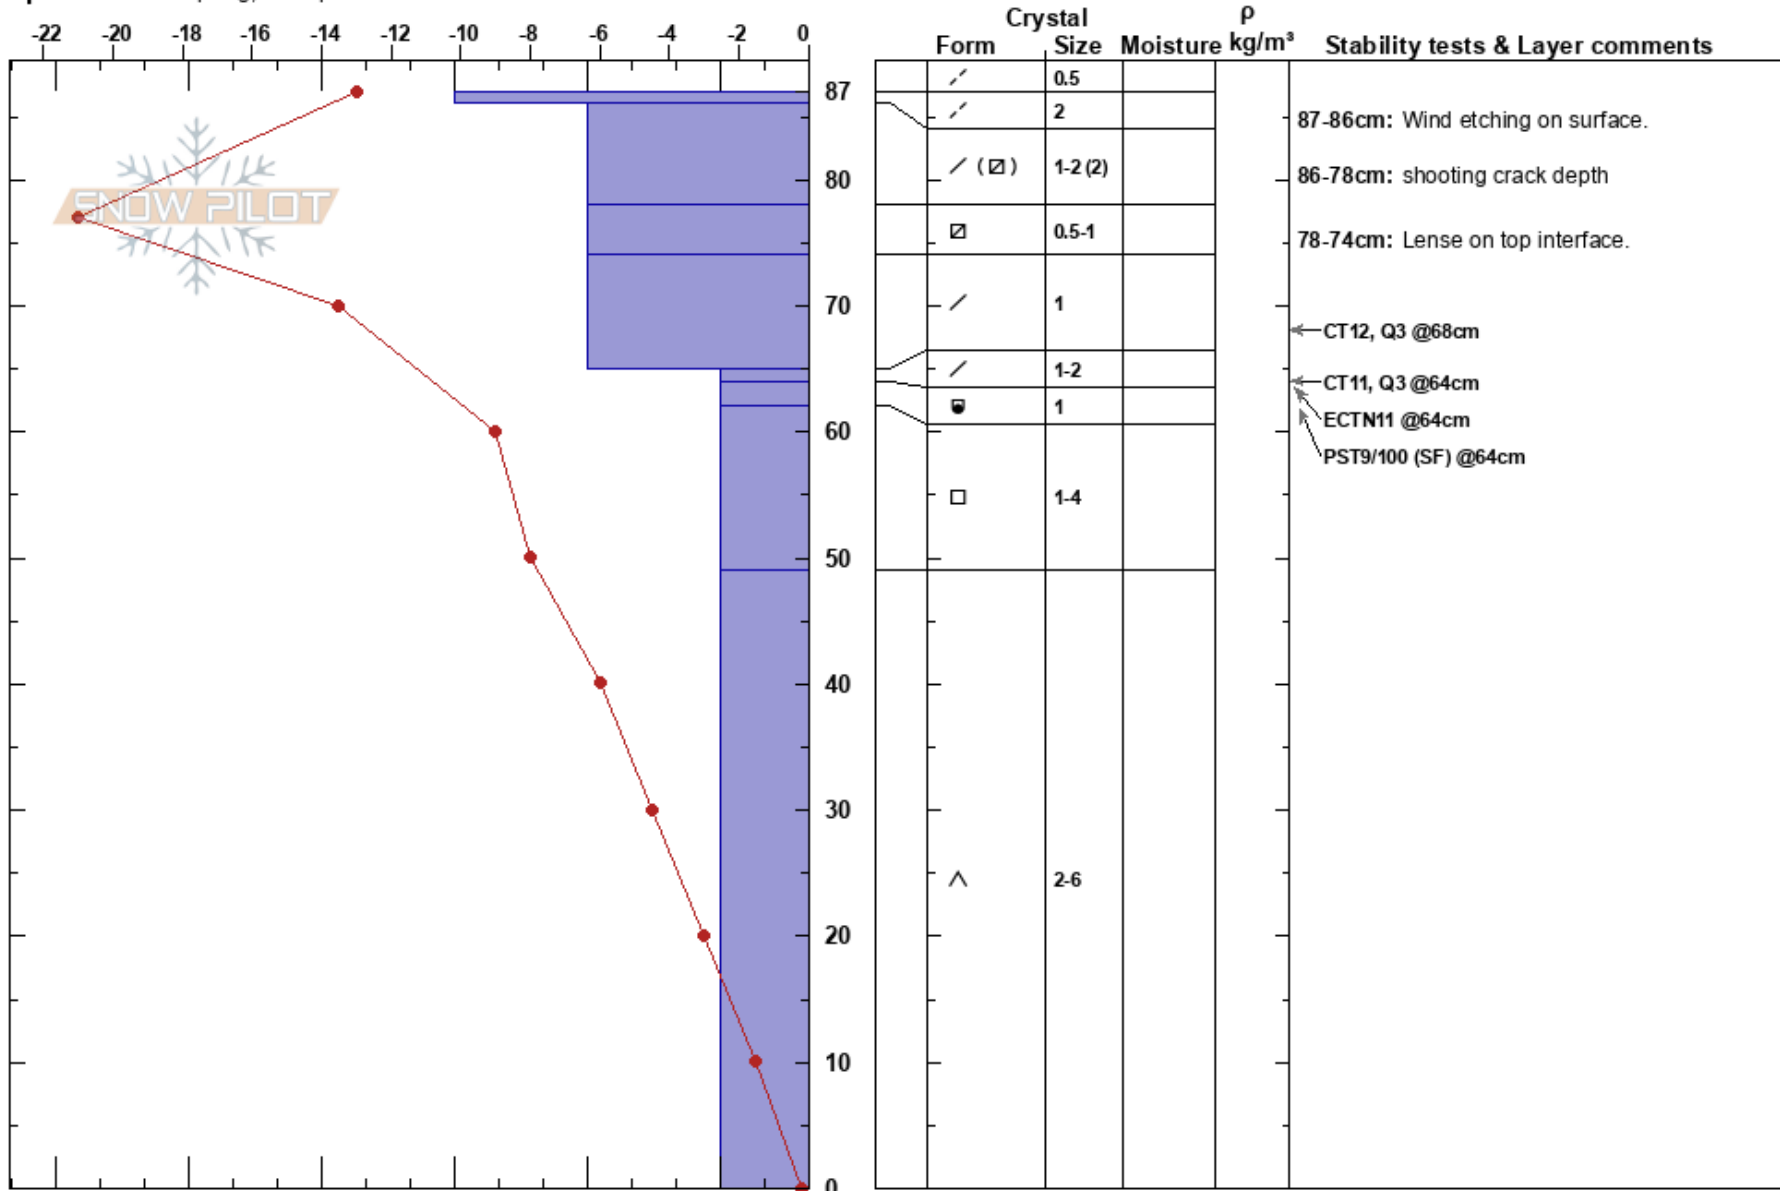

PF: 50

87-86cm: Wind etching on surface.

CO

Co-ord: 13S 394431W 4346891N

Sky Cover: BKN

PS: 15

86-78cm: shooting crack depth

Elevation: 11551 ft

Slope Angle: 2°

Precipitation: NO

Wind: W Calm

78-74cm: Lense on top interface.

Aspect: 342°

Wind Loading: yes

65-64cm: Very shear lense

65-64cm: Problematic layer

Specifics: Collapsing, widespread

Notes: 1 finger diameter sticks found against ground. Sticks did not penetrate test or obs wall.