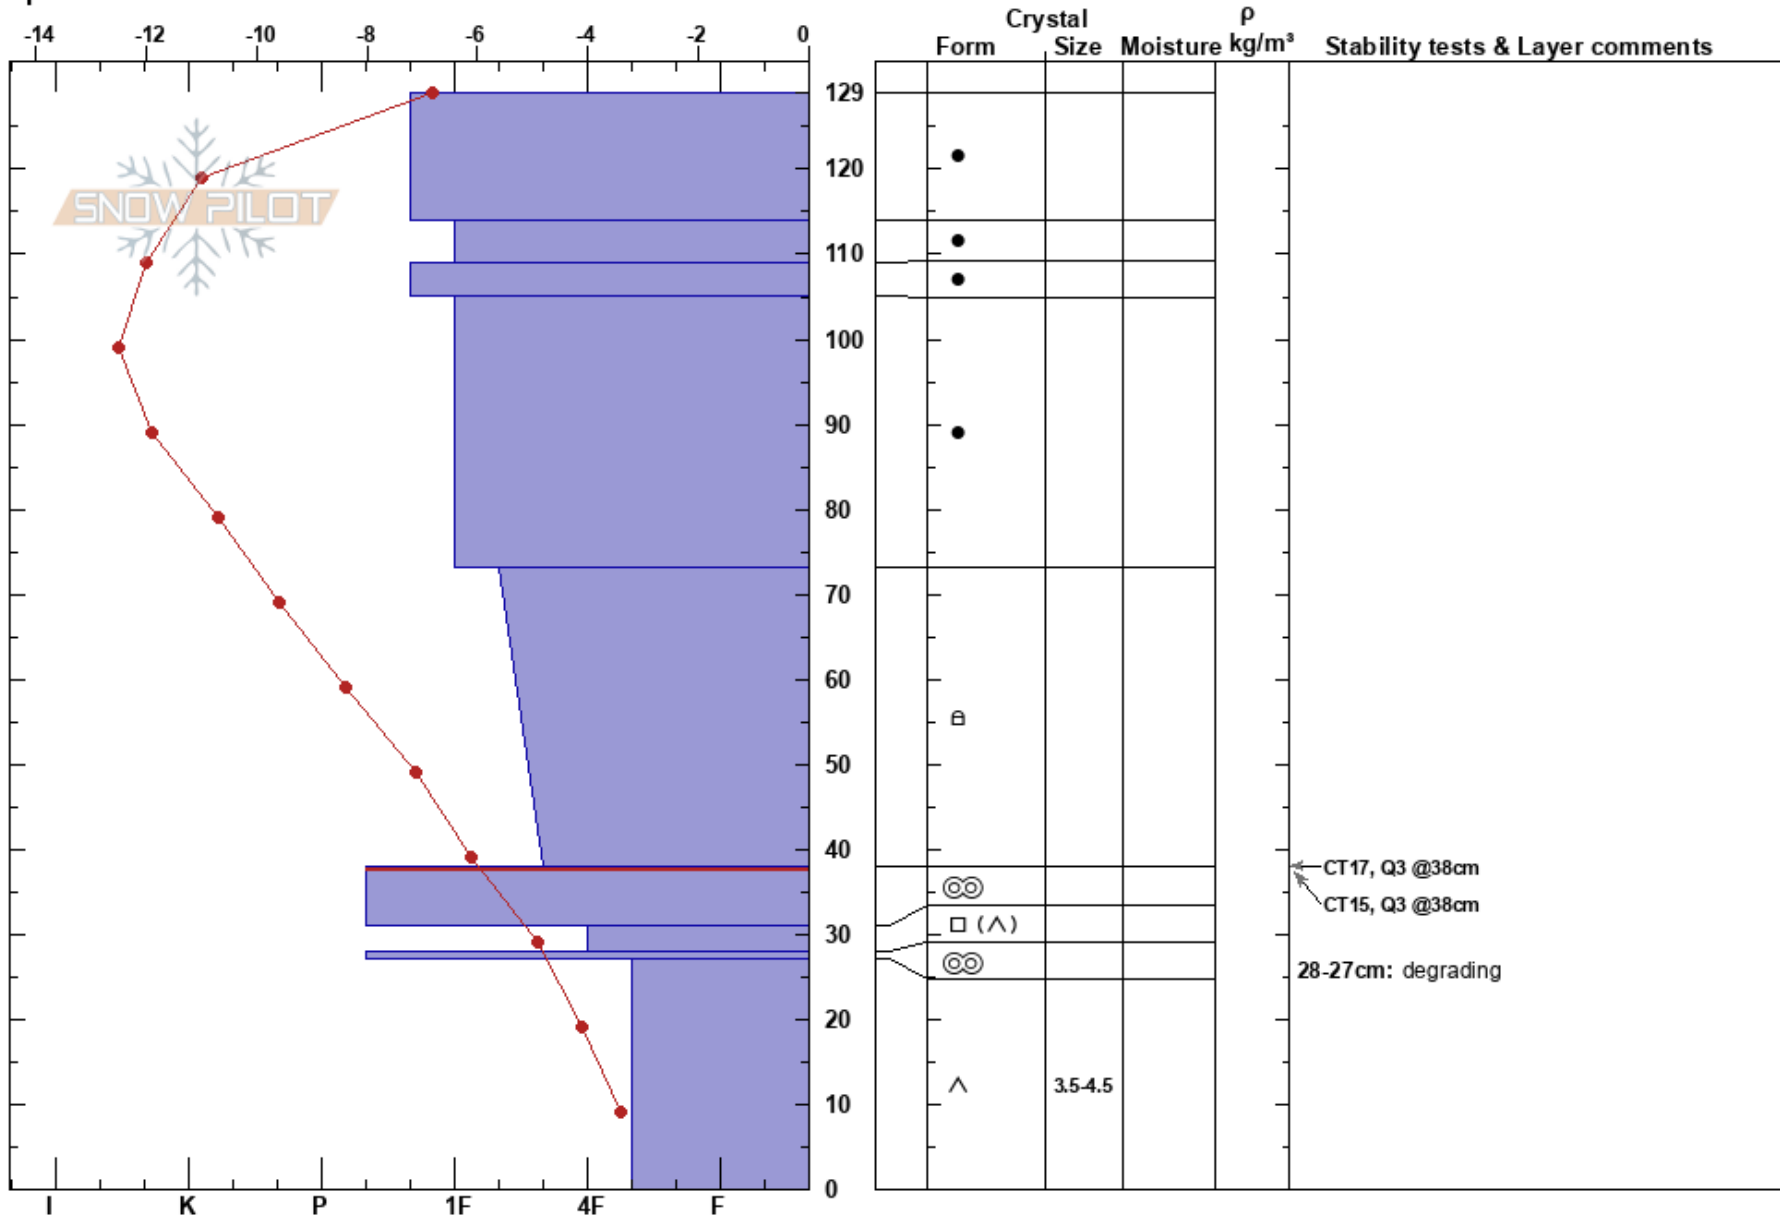

Stutzman's  
 Madison Range-N  
 MT  
 Elevation: 10430 ft  
 Aspect: 160°  
 Specifics:

Mitch Upton  
 02/26/2022 - 2:00pm  
 Co-ord:  
 Slope Angle: 35°  
 Wind Loading: no

Stability:  
 Air Temperature: -7°C  
 Sky Cover: CLR  
 Precipitation: NO  
 Wind: W Calm

HS: 129  
 38-31cm: Problematic layer  
 28-27cm: degrading

Notes: Upper Snow Stake