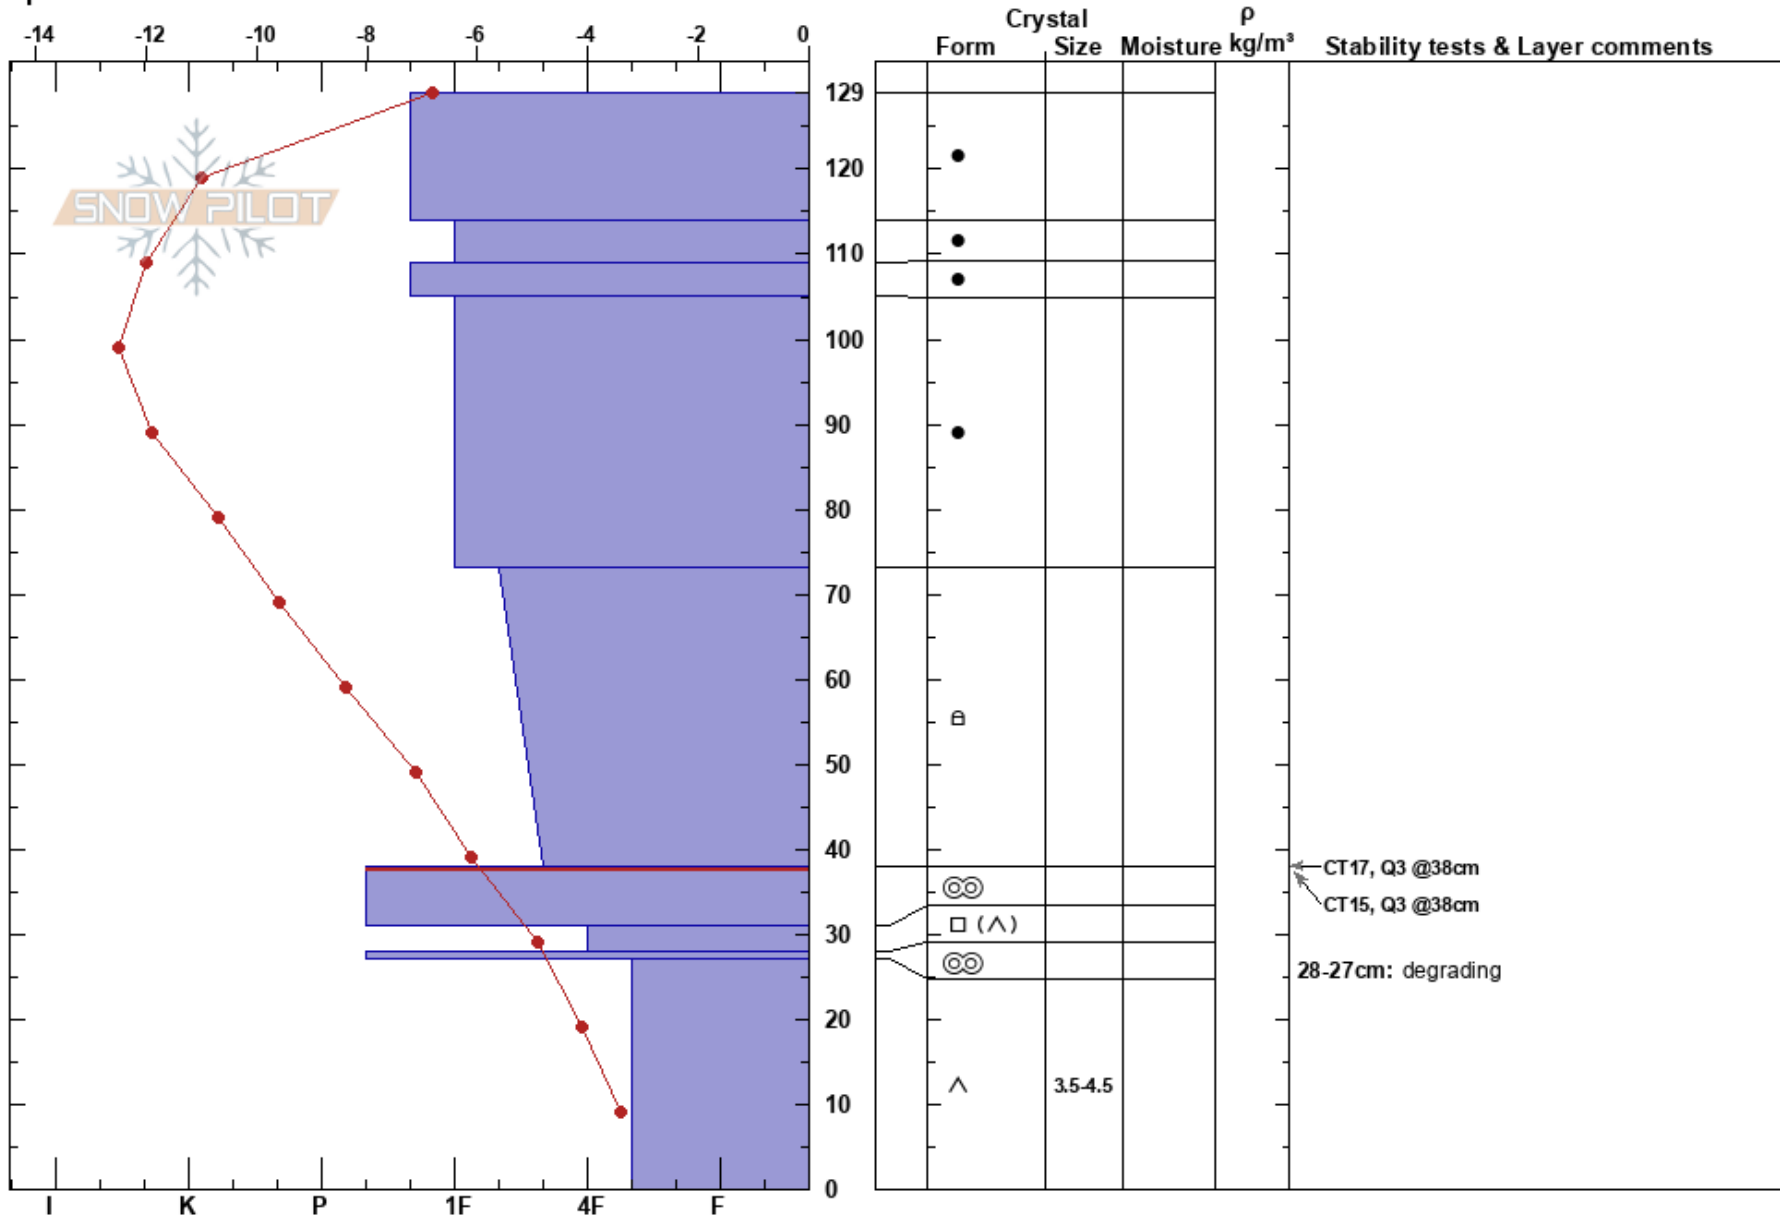

Stutzman's
 Madison Range-N
 MT
 Elevation: 10430 ft
 Aspect: 160°
 Specifics:

Mitch Upton
 02/26/2022 - 2:00pm
 Co-ord:
 Slope Angle: 35°
 Wind Loading: no

Stability:
 Air Temperature: -7°C
 Sky Cover: CLR
 Precipitation: NO
 Wind: W Calm

HS: 129
 Layer Notes:
 38-31cm: Problematic layer
 28-27cm: degrading

Notes: Upper Snow Stake