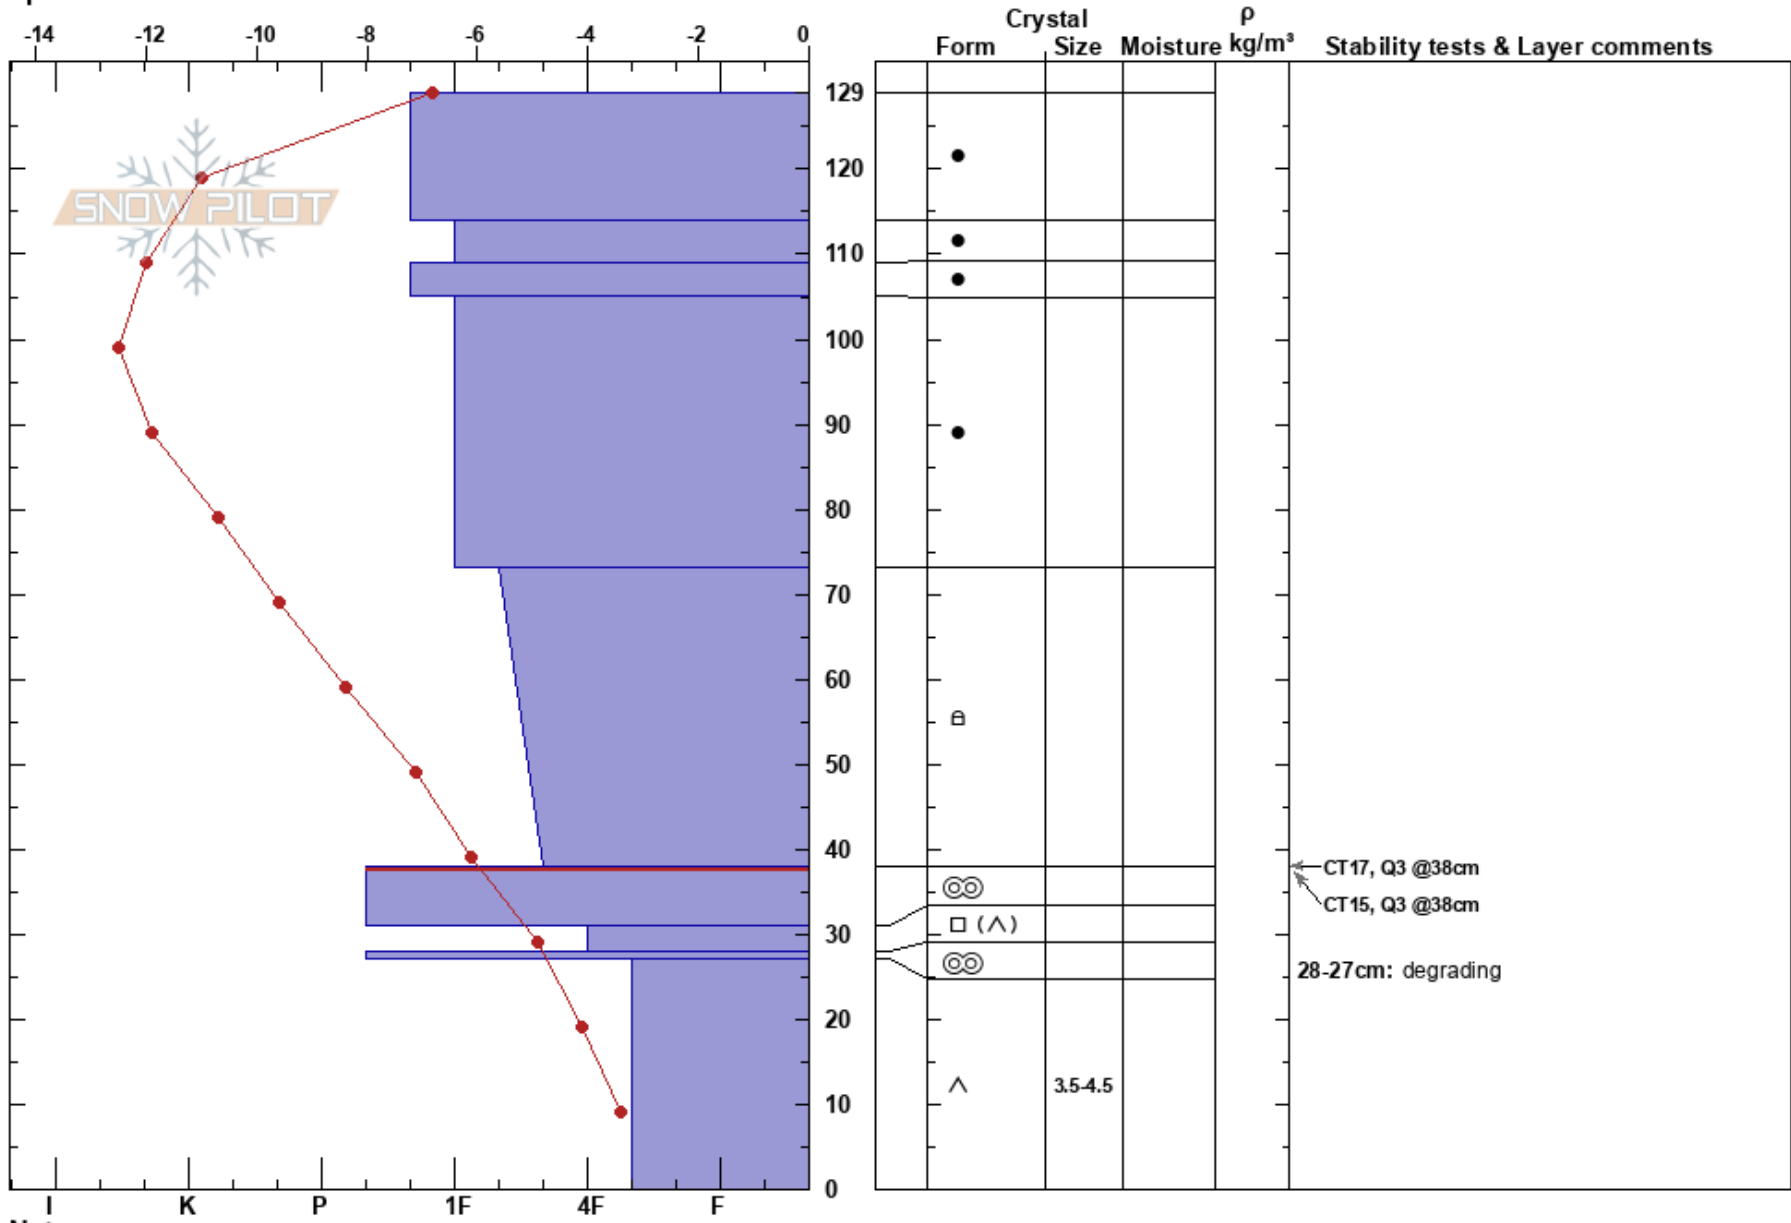

Stutzman's  
 Madison Range-N  
 MT  
 Elevation: 10430 ft  
 Aspect: 160°  
 Specifics:

Mitch Upton  
 02/26/2022 - 2:00pm  
 Co-ord:  
 Slope Angle: 35°  
 Wind Loading: no

Stability:  
 Air Temperature: -7°C  
 Sky Cover: CLR  
 Precipitation: NO  
 Wind: W Calm

HS: 129  
 38-31cm: Problematic layer  
 28-27cm: degrading

Notes: Upper Snow Stake