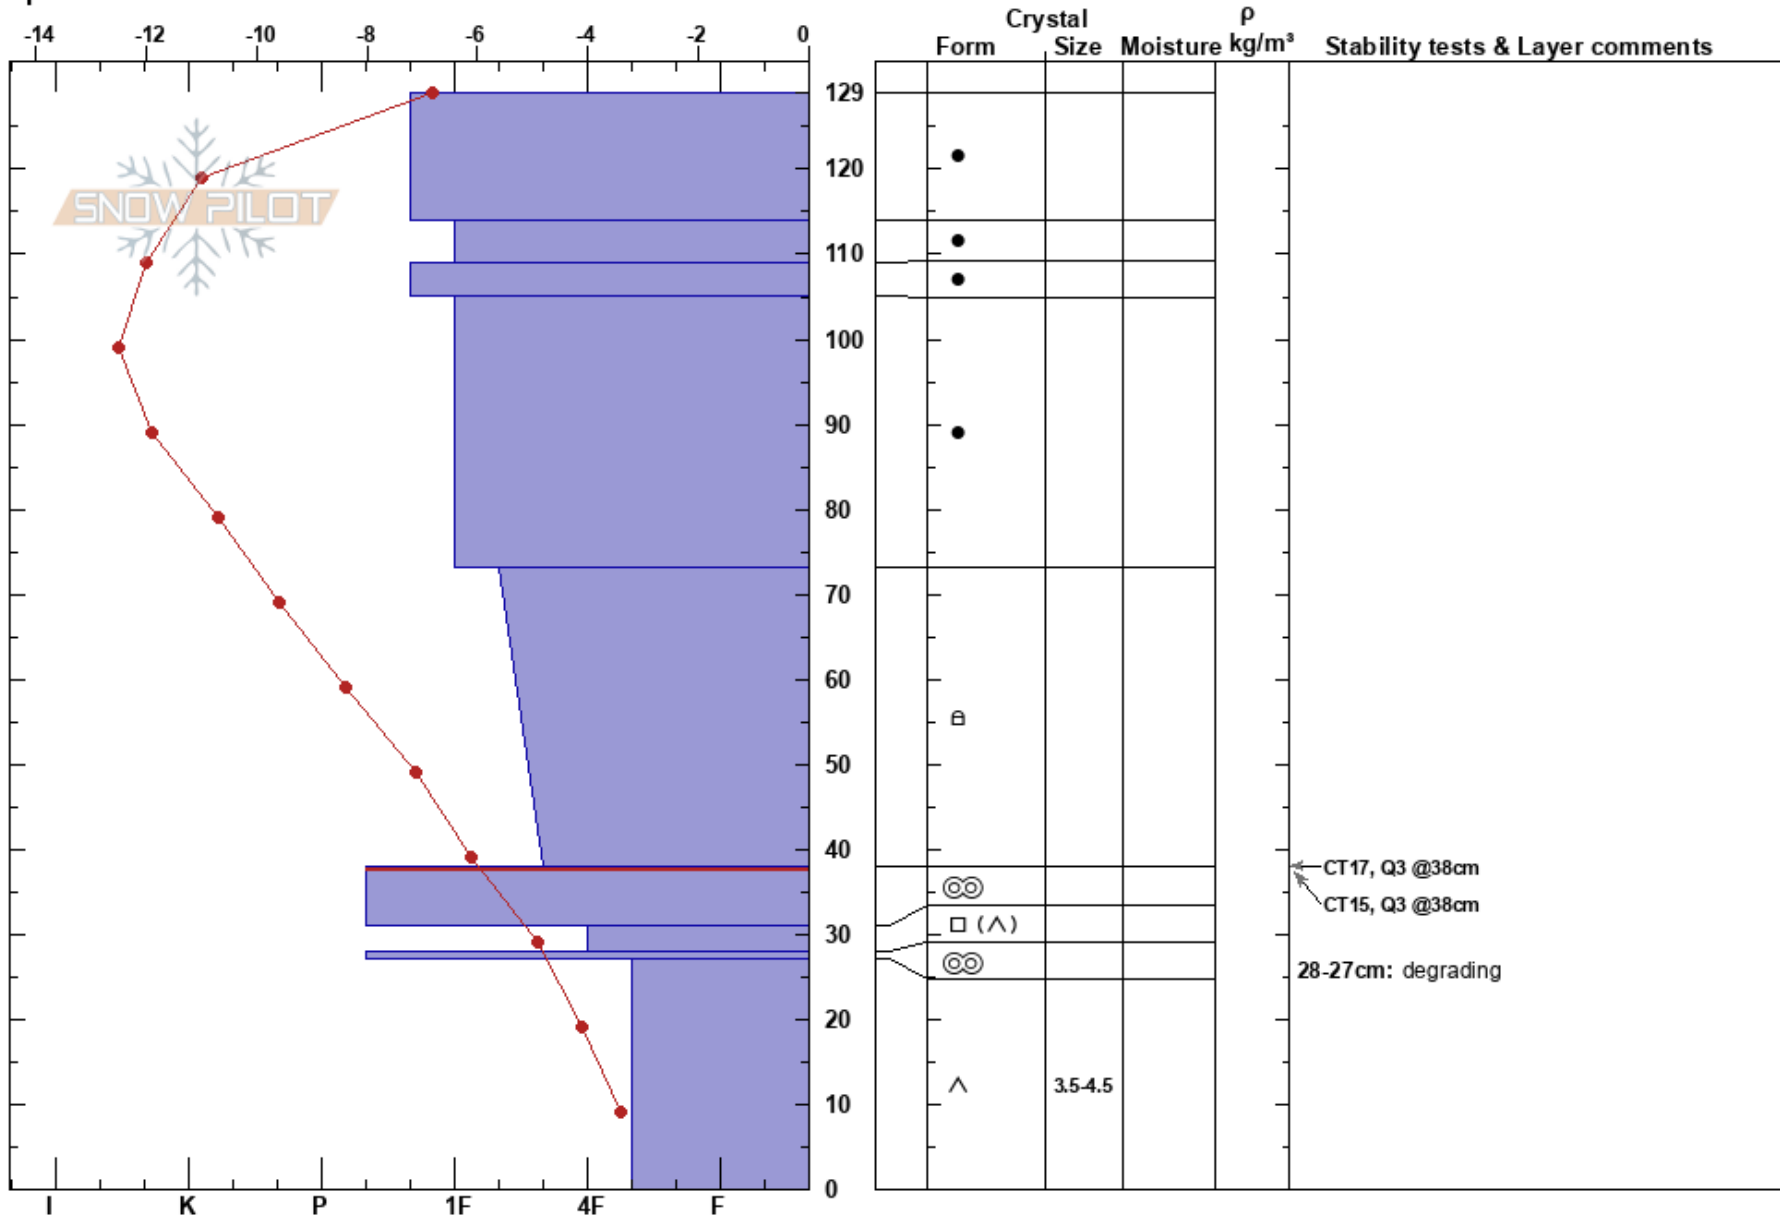

Stutzman's
 Madison Range-N
 MT
 Elevation: 10430 ft
 Aspect: 160°
 Specifics:

Mitch Upton
 02/26/2022 - 2:00pm
 Co-ord:
 Slope Angle: 35°
 Wind Loading: no

Stability:
 Air Temperature: -7°C
 Sky Cover: CLR
 Precipitation: NO
 Wind: W Calm

HS: 129
 38-31cm: Problematic layer
 28-27cm: degrading

Notes: Upper Snow Stake