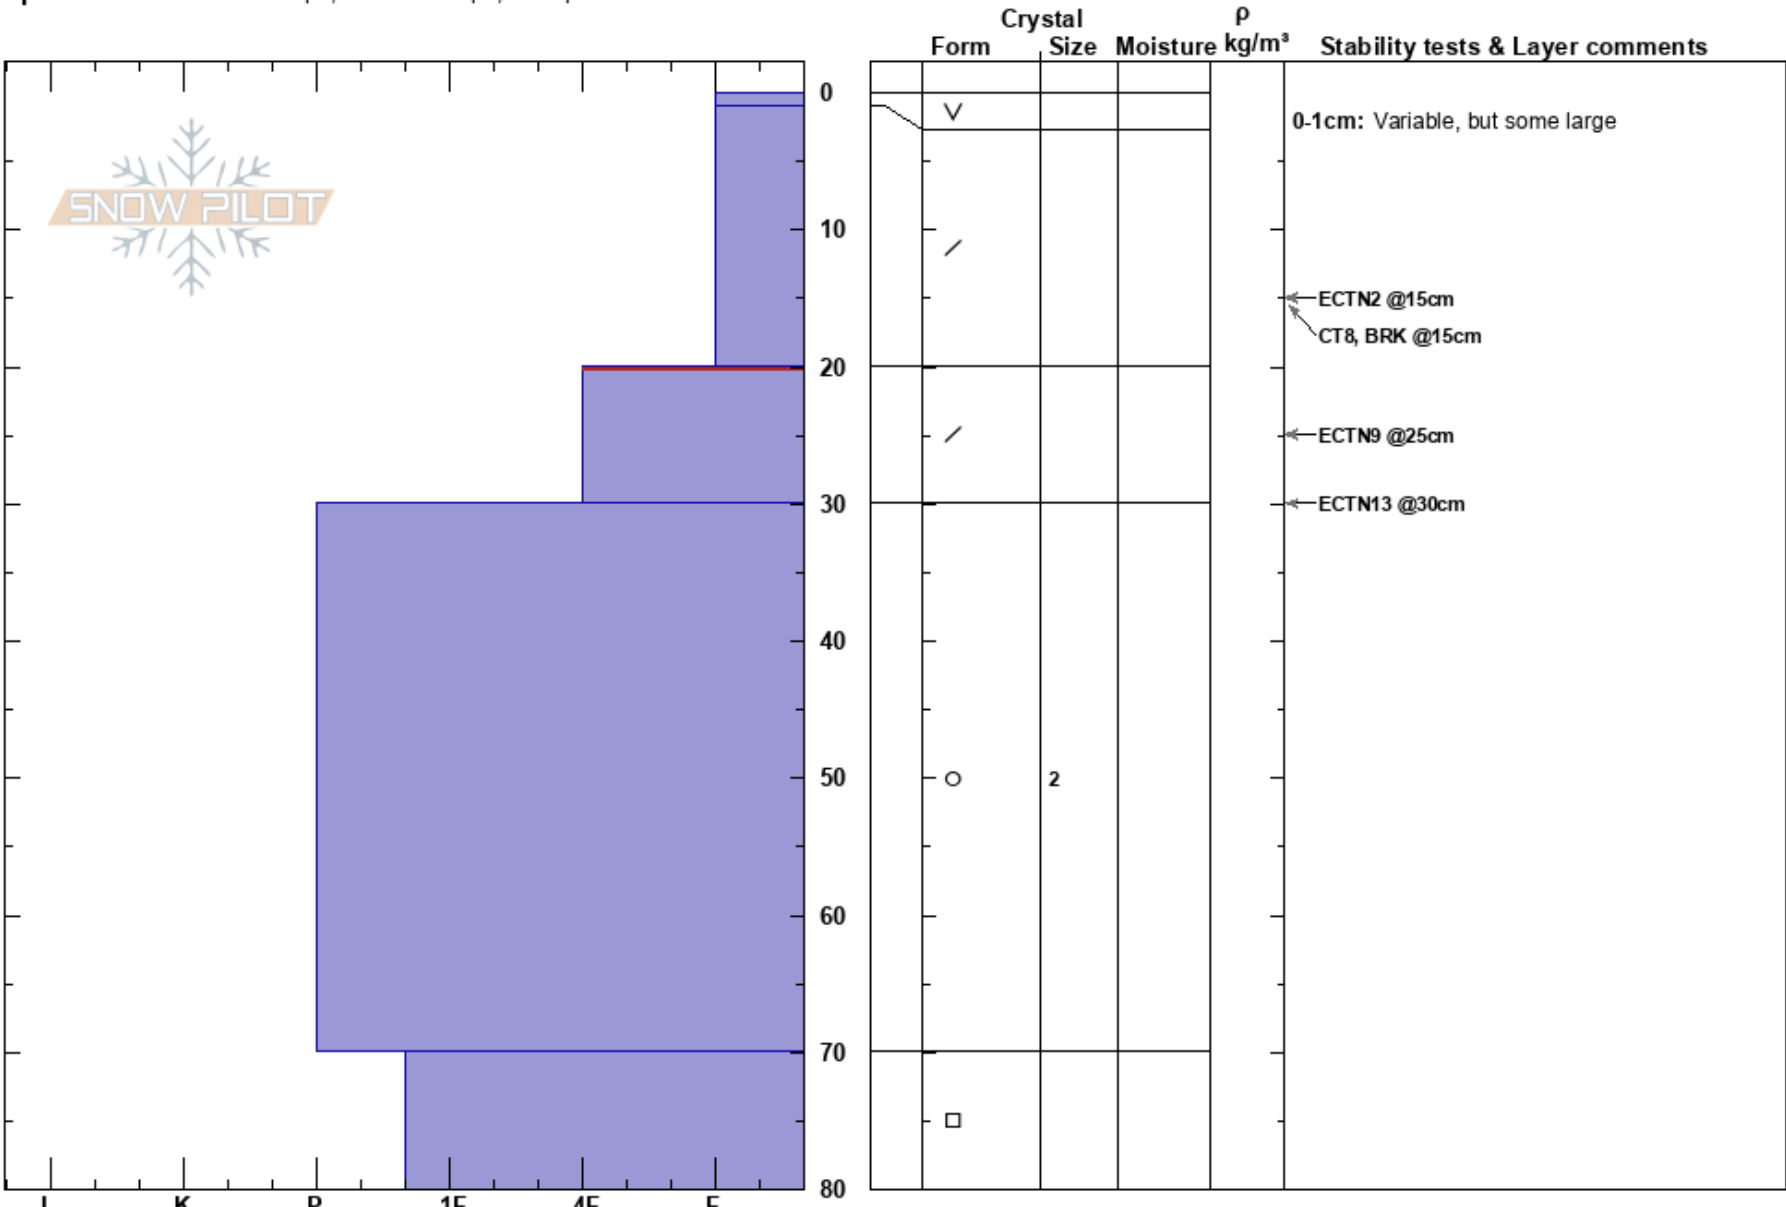

Moose Brush
 Teton Range
 WY
Elevation: 8340 ft
Aspect: SE
Specifics: Ski tracks on slope; We skied slope; Poor pit location

David Staley
 12/07/2017 - 11:30am
Co-ord:
Slope Angle: 20°
Wind Loading:

Stability:
Air Temperature: -5°C
Precipitation: NO
Wind: Calm

HS: 80
PF: 20
Layer Notes:
 0-1cm: Variable, but some large
 20-30cm: Problematic layer

Notes: