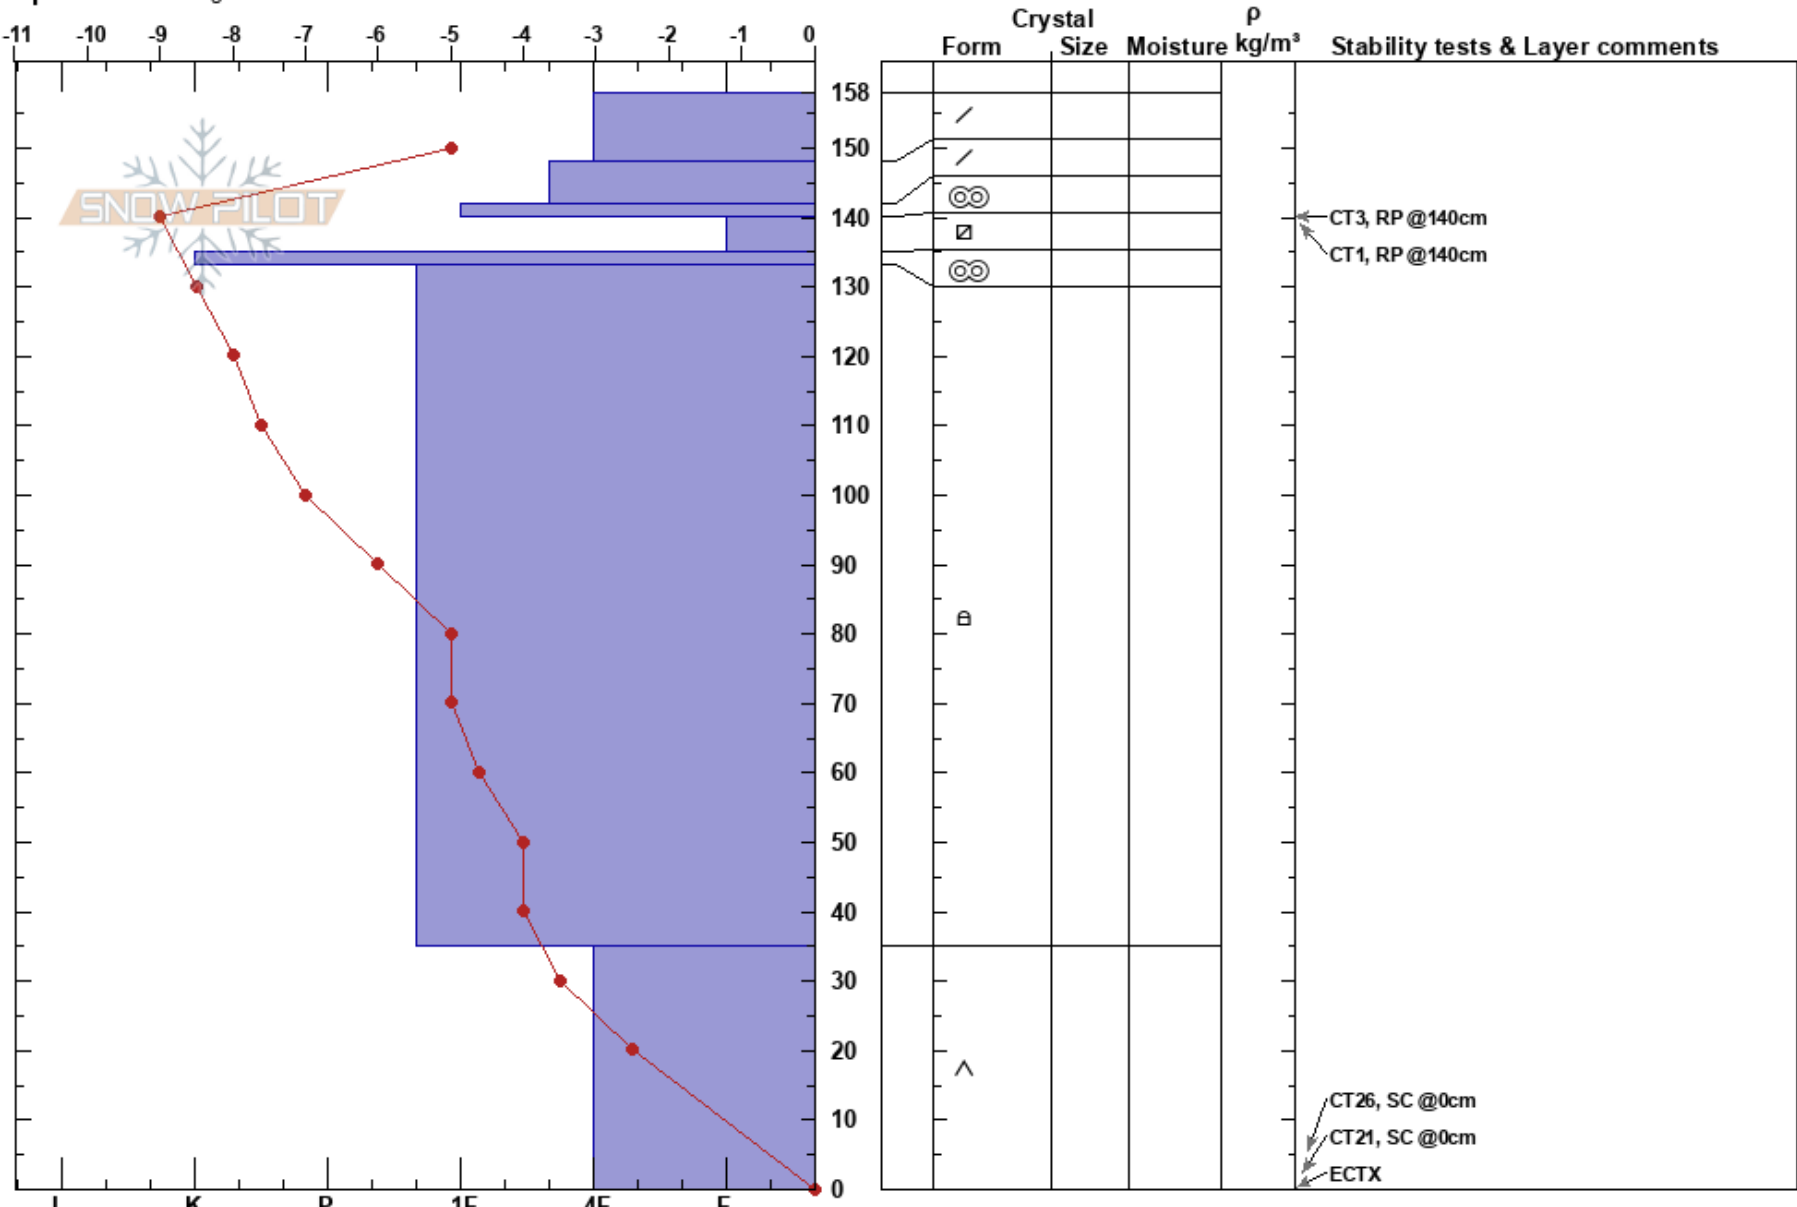

WUR 2
 Gore Range
 CO
 Elevation: 12100 ft
 Aspect: 130°
 Specifics: Pit dug in a Ski Area

Jack MacClarence
 02/26/2022 - 1:00am
 Co-ord:
 Slope Angle: 38°
 Wind Loading: no

Stability:
 Air Temperature: -12°C
 Sky Cover: CLR
 Precipitation: NO
 Wind: Calm

HS: 158
 Layer Notes:
 35-0cm: Problematic layer

Notes: