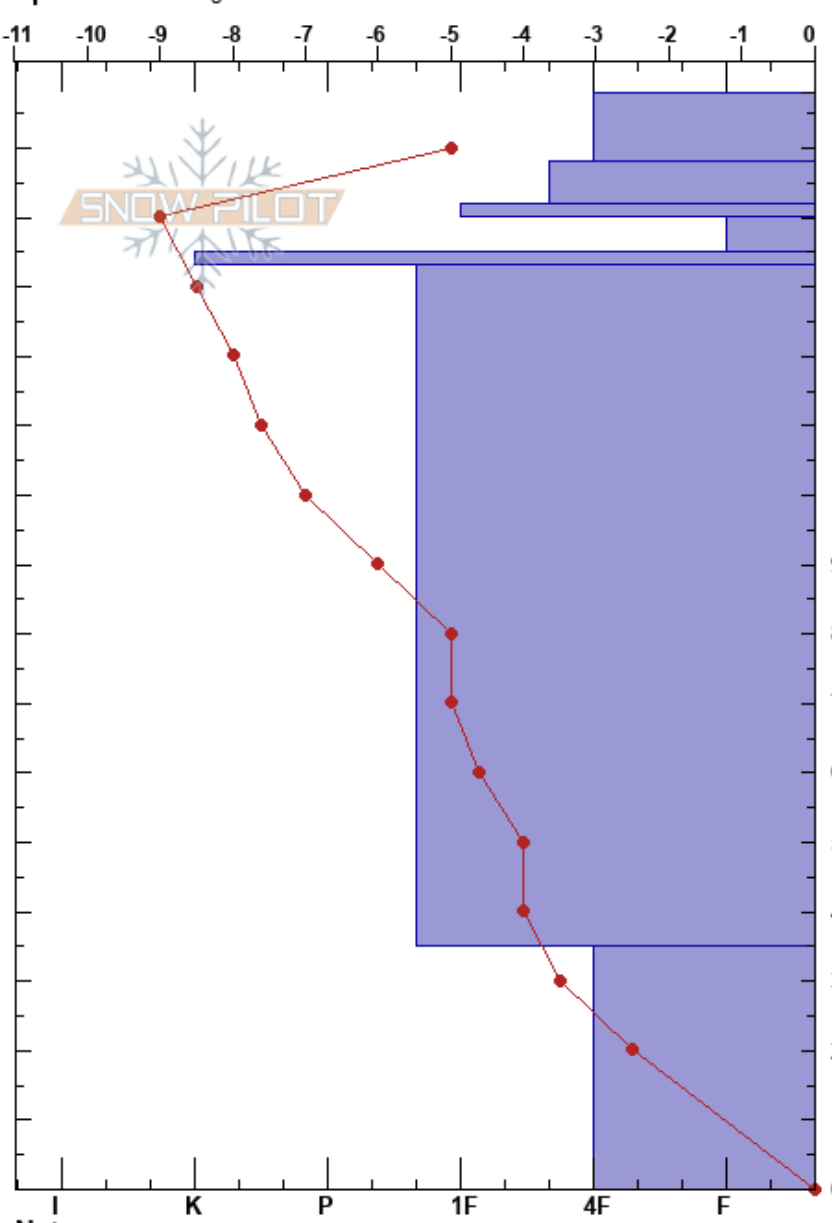

WUR 2
 Gore Range
 CO
 Elevation: 12100 ft
 Aspect: 130°
 Specifics: Pit dug in a Ski Area

Jack MacClarence
 02/26/2022 - 1:00am
 Co-ord:
 Slope Angle: 38°
 Wind Loading: no

Stability:
 Air Temperature: -12°C
 Sky Cover: CLR
 Precipitation: NO
 Wind: Calm

HS: 158
 Layer Notes:
 35-0cm: Problematic layer

Form	Crystal		ρ kg/m ³	Stability tests & Layer comments
	Size	Moisture		
/				
/				
⊙⊙				
⊠				CT3, RP @140cm CT1, RP @140cm
⊙⊙				
B				
^				
				CT26, SC @0cm CT21, SC @0cm ECTX