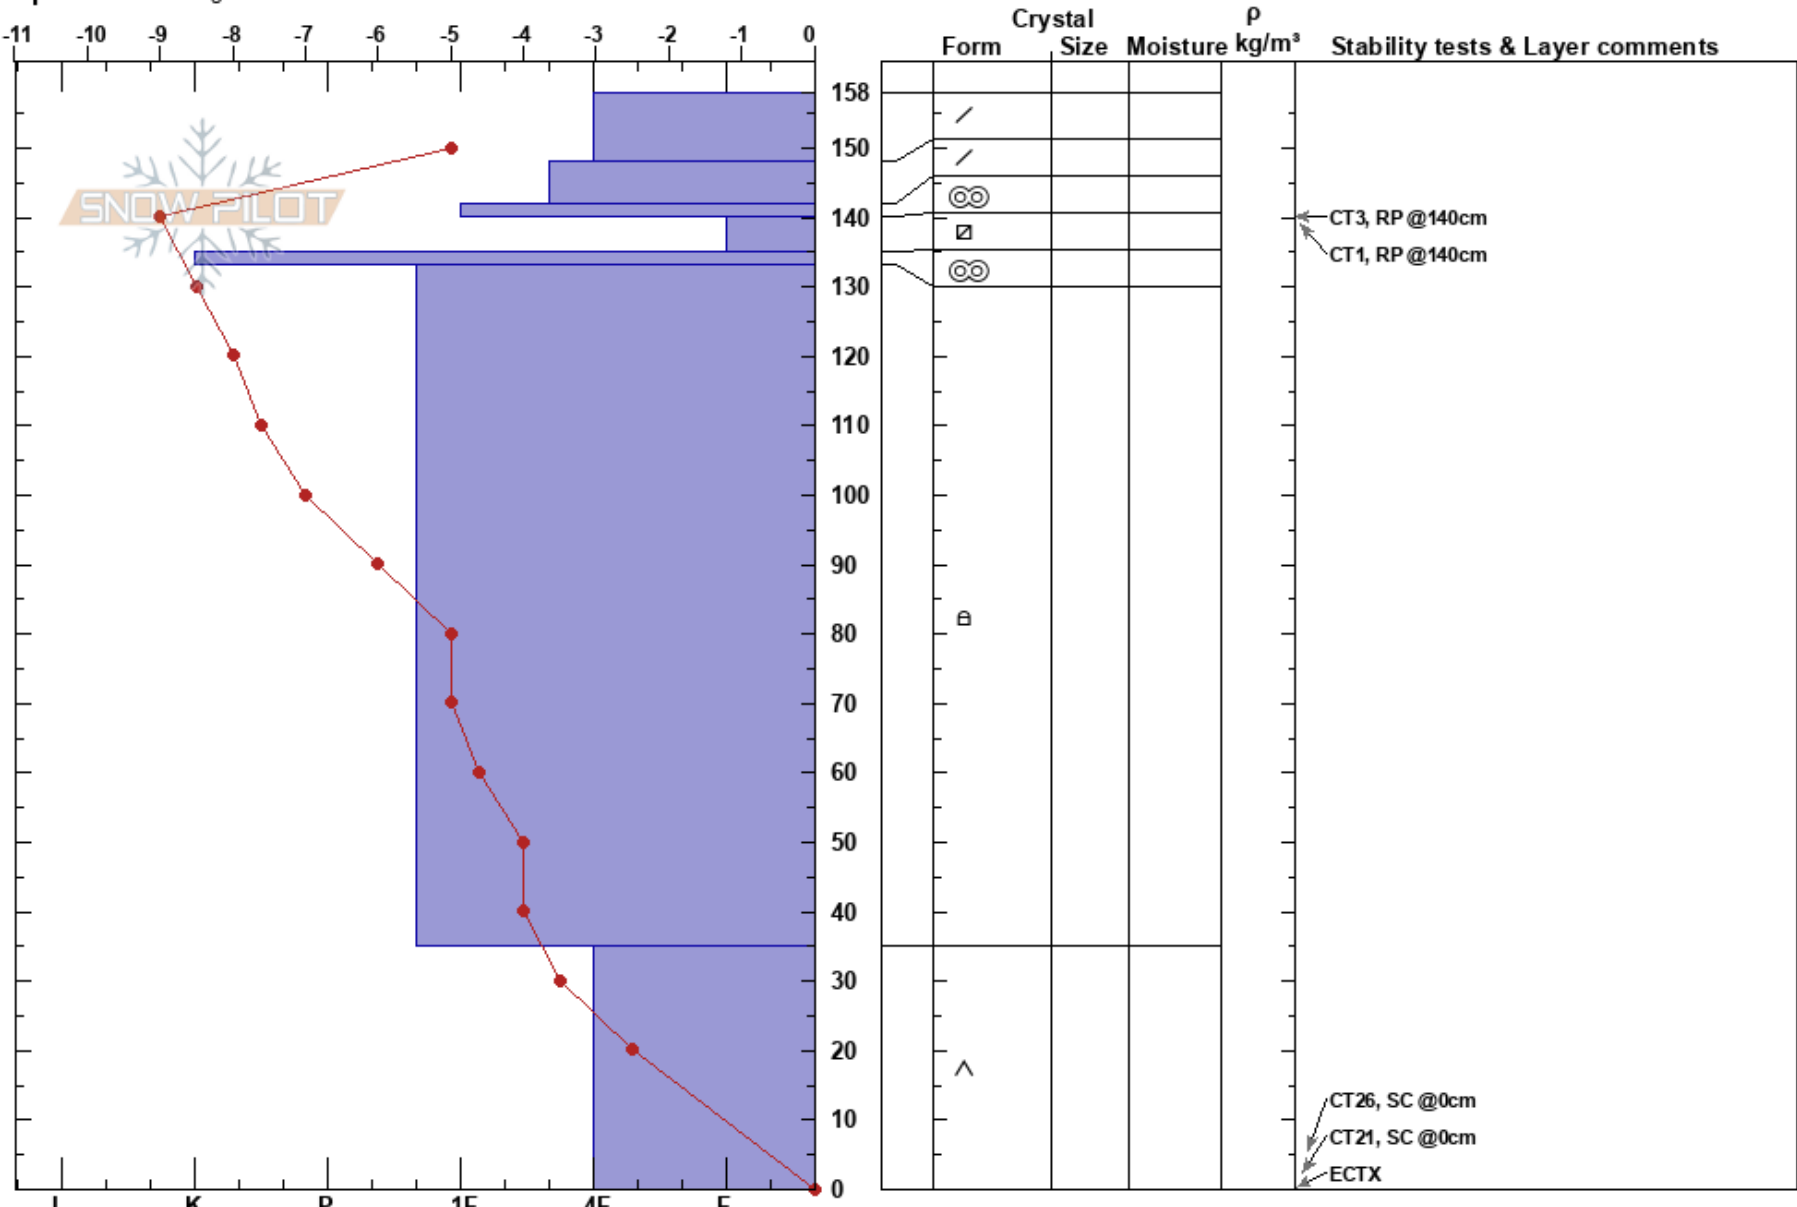

WUR 2  
 Gore Range  
 CO  
 Elevation: 12100 ft  
 Aspect: 130°  
 Specifics: Pit dug in a Ski Area

Jack MacClarence  
 02/26/2022 - 1:00am  
 Co-ord:  
 Slope Angle: 38°  
 Wind Loading: no

Stability:  
 Air Temperature: -12°C  
 Sky Cover: CLR  
 Precipitation: NO  
 Wind: Calm

HS: 158  
 Layer Notes:  
 35-0cm: Problematic layer

Notes: