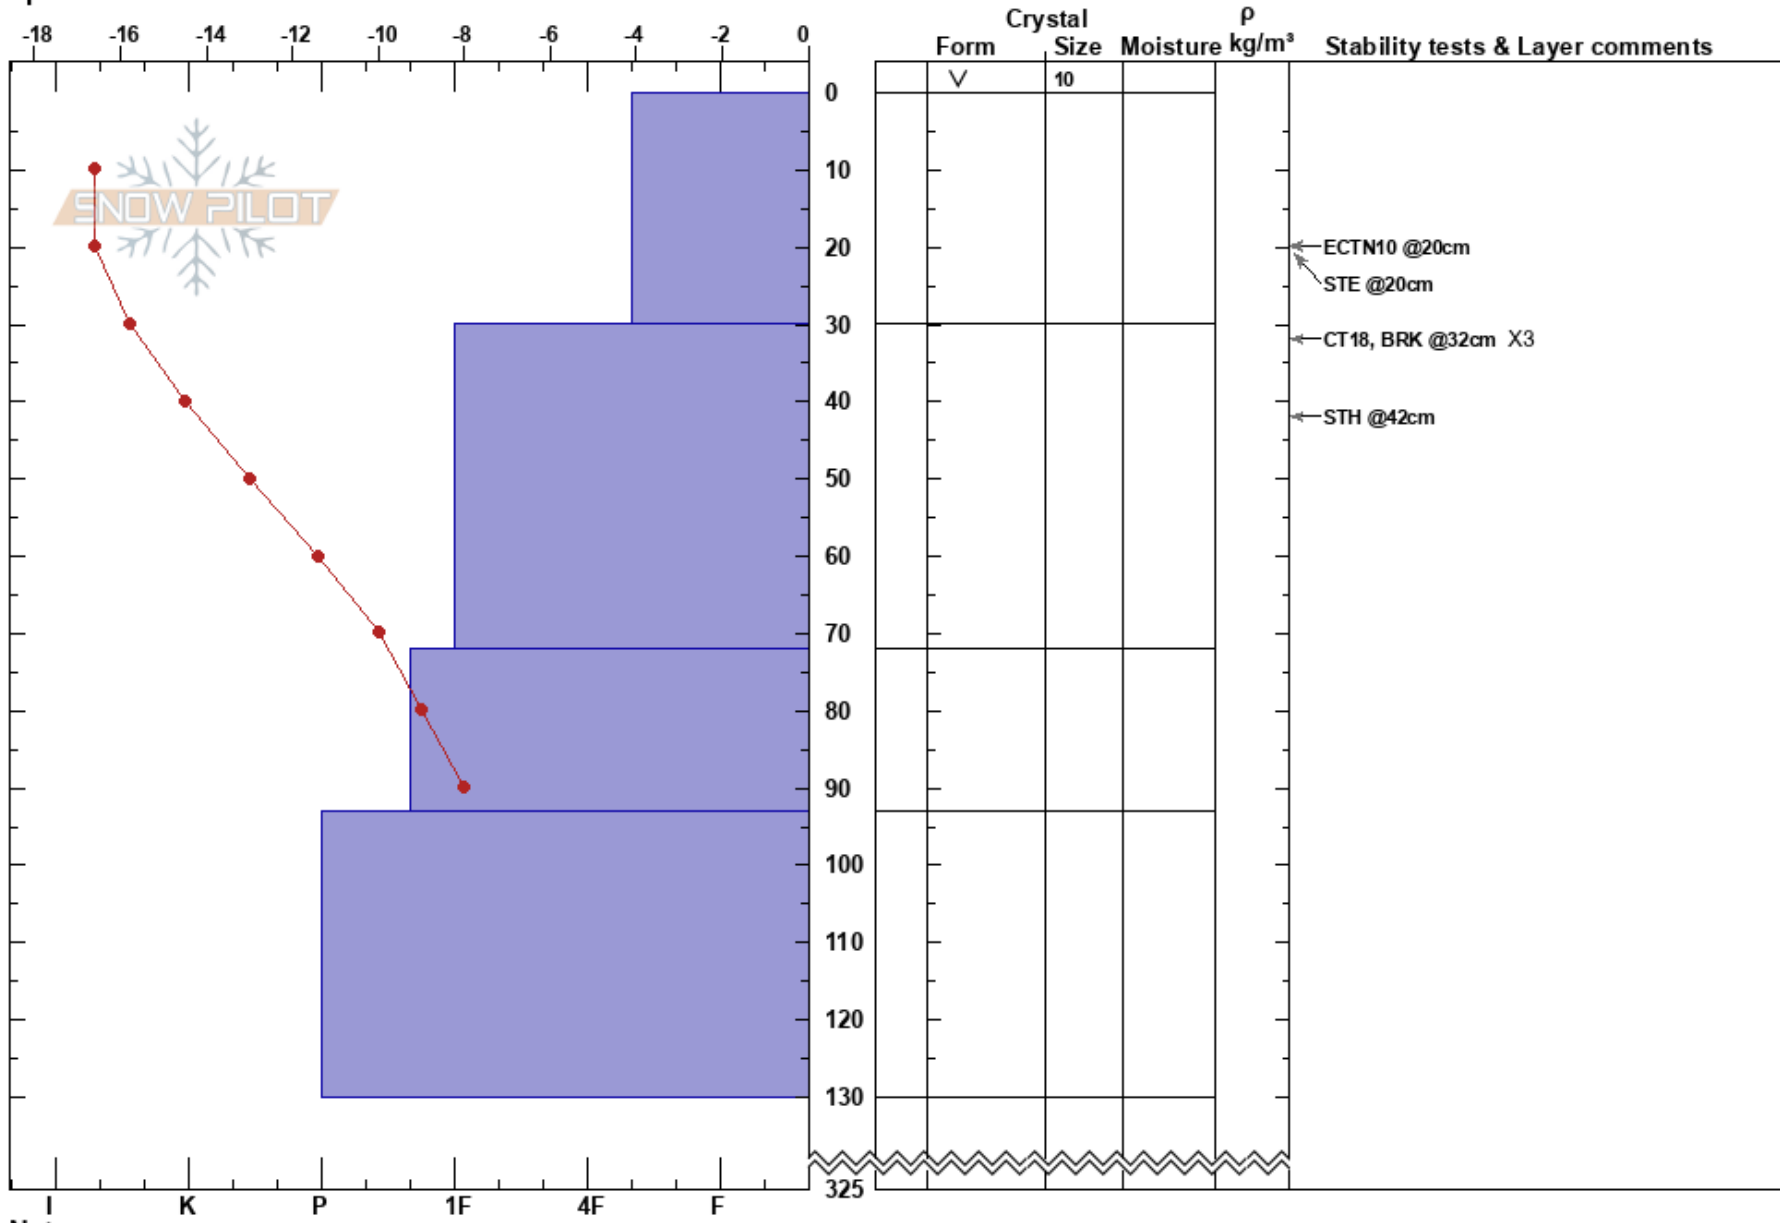

Shotgun
 Selkirks
 BC
 Elevation: 2295 m
 Aspect: NE
 Specifics:

Gabe Carpendale
 26/02/2022 - 11:00
 Co-ord:
 Slope Angle: 32°
 Wind Loading:

Stability:
 Air Temperature: -9°C
 Sky Cover: FEW
 Precipitation: NO
 Wind: SW Light Breeze

HS:325 Layer Notes:

Notes: