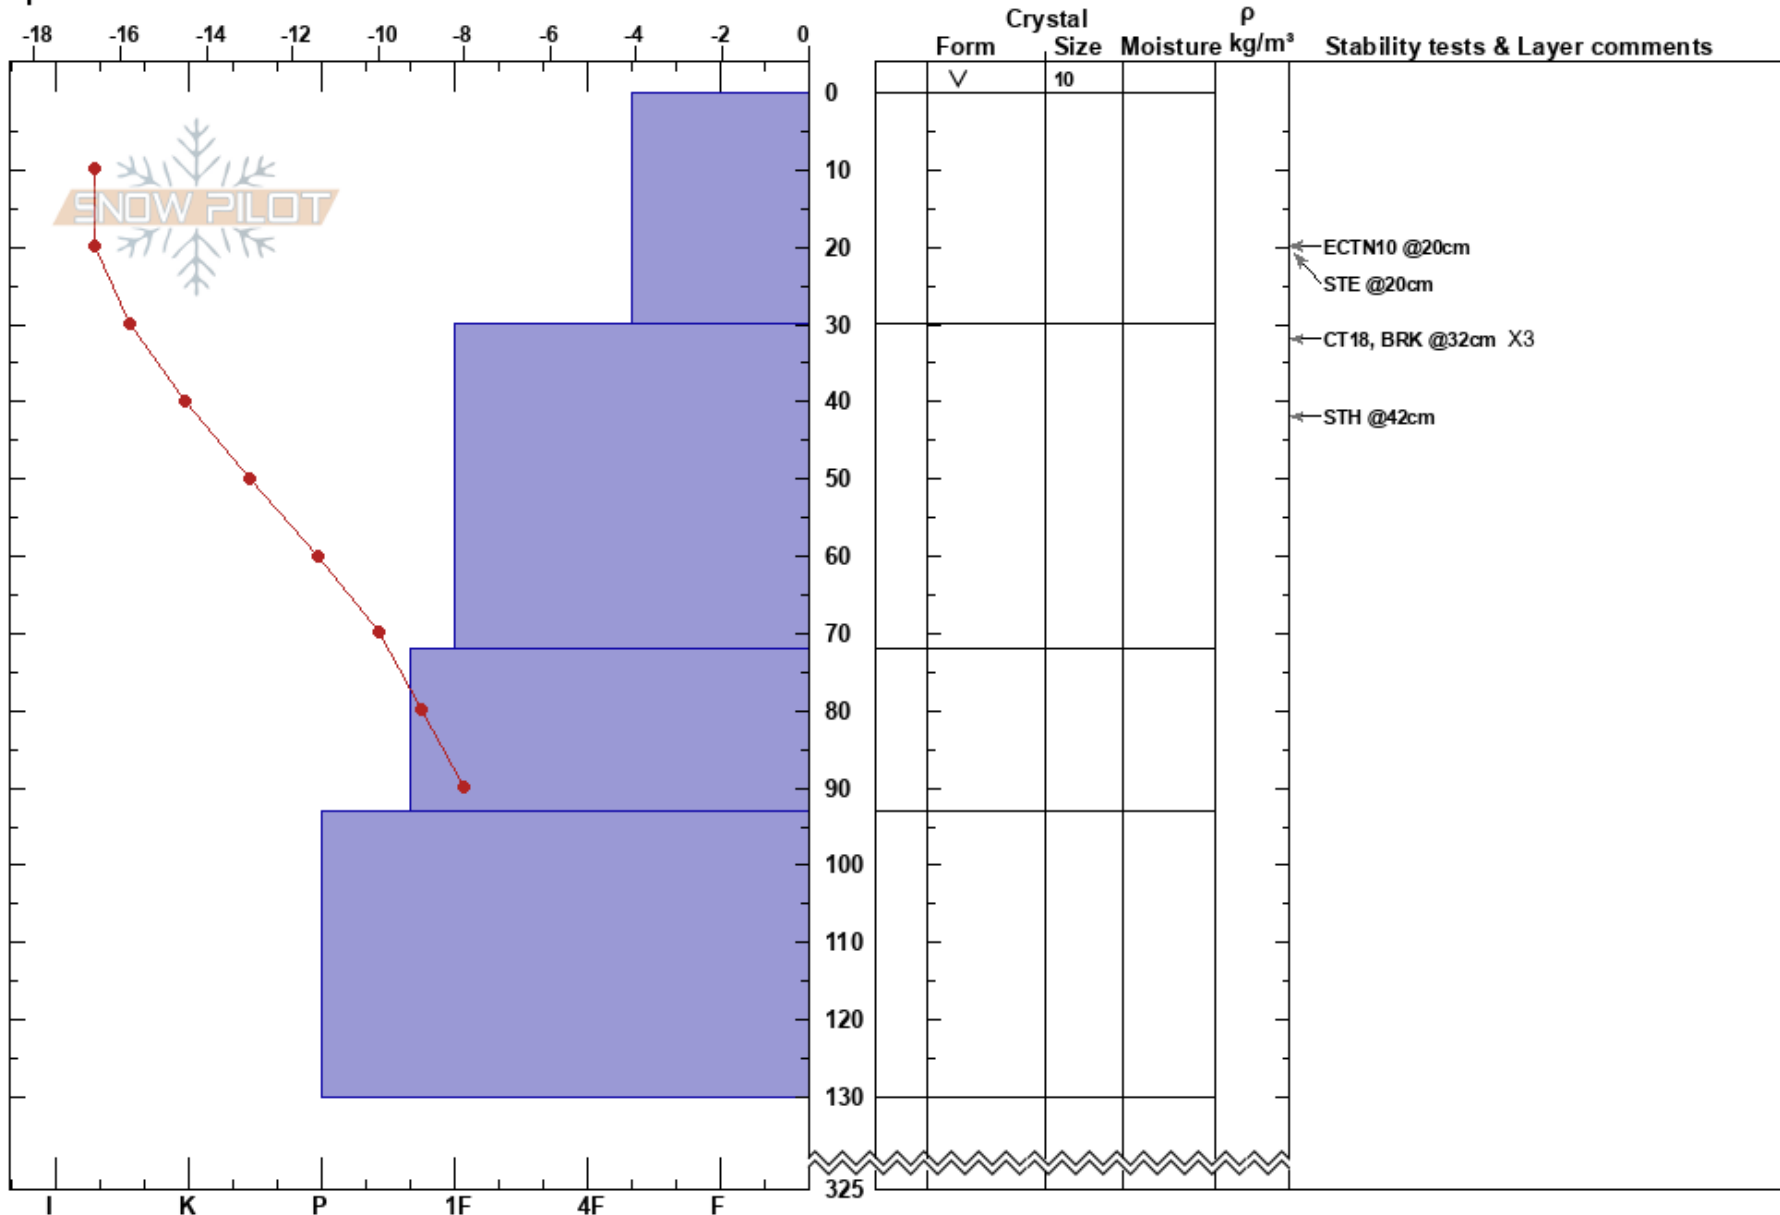

Shotgun
 Selkirks
 BC
 Elevation: 2295 m
 Aspect: NE
 Specifics:

Gabe Carpendale
 26/02/2022 - 11:00
 Co-ord:
 Slope Angle: 32°
 Wind Loading:

Stability:
 Air Temperature: -9°C
 Sky Cover: FEW
 Precipitation: NO
 Wind: SW Light Breeze

HS:325

Layer Notes:

Notes: