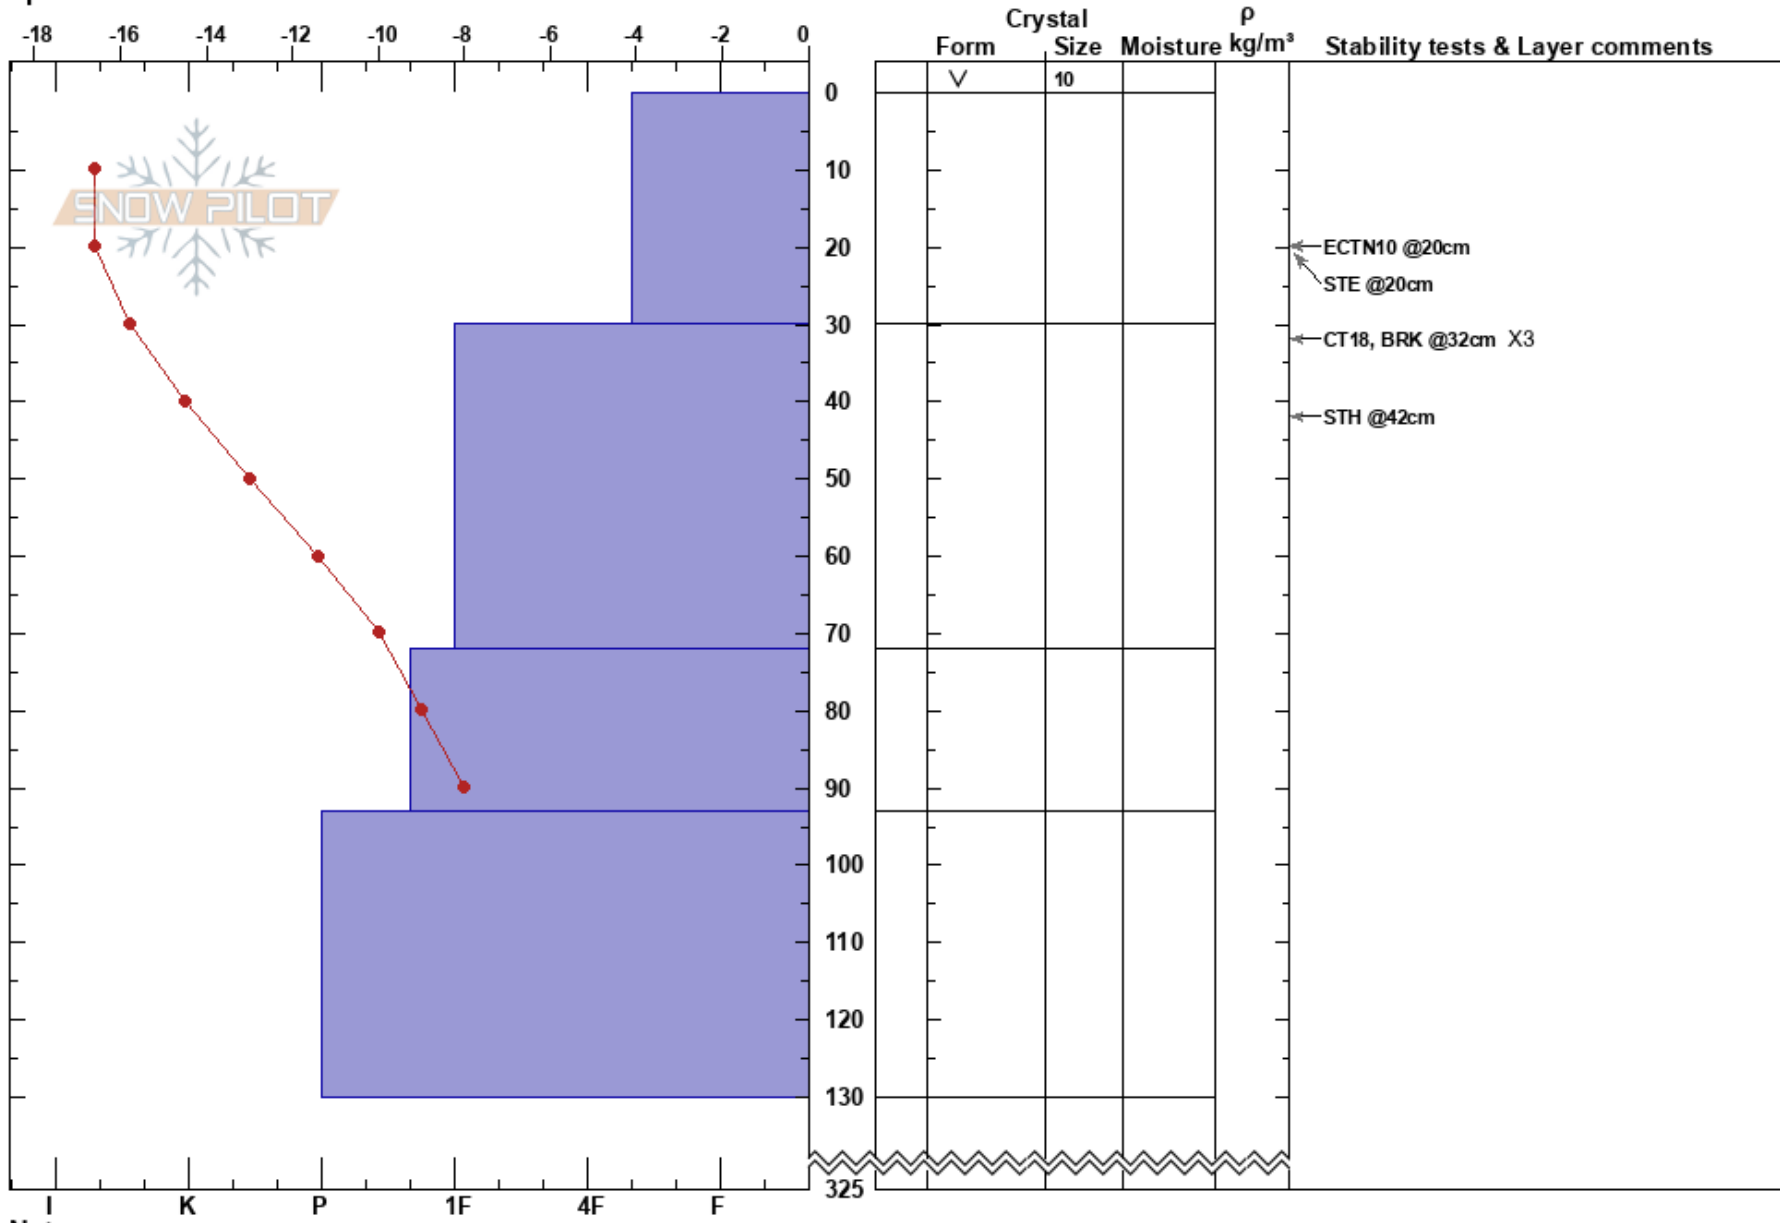

Shotgun  
 Selkirks  
 BC  
 Elevation: 2295 m  
 Aspect: NE  
 Specifics:

Gabe Carpendale  
 26/02/2022 - 11:00  
 Co-ord:  
 Slope Angle: 32°  
 Wind Loading:

Stability:  
 Air Temperature: -9°C  
 Sky Cover: FEW  
 Precipitation: NO  
 Wind: SW Light Breeze

HS:325 Layer Notes:

Notes: