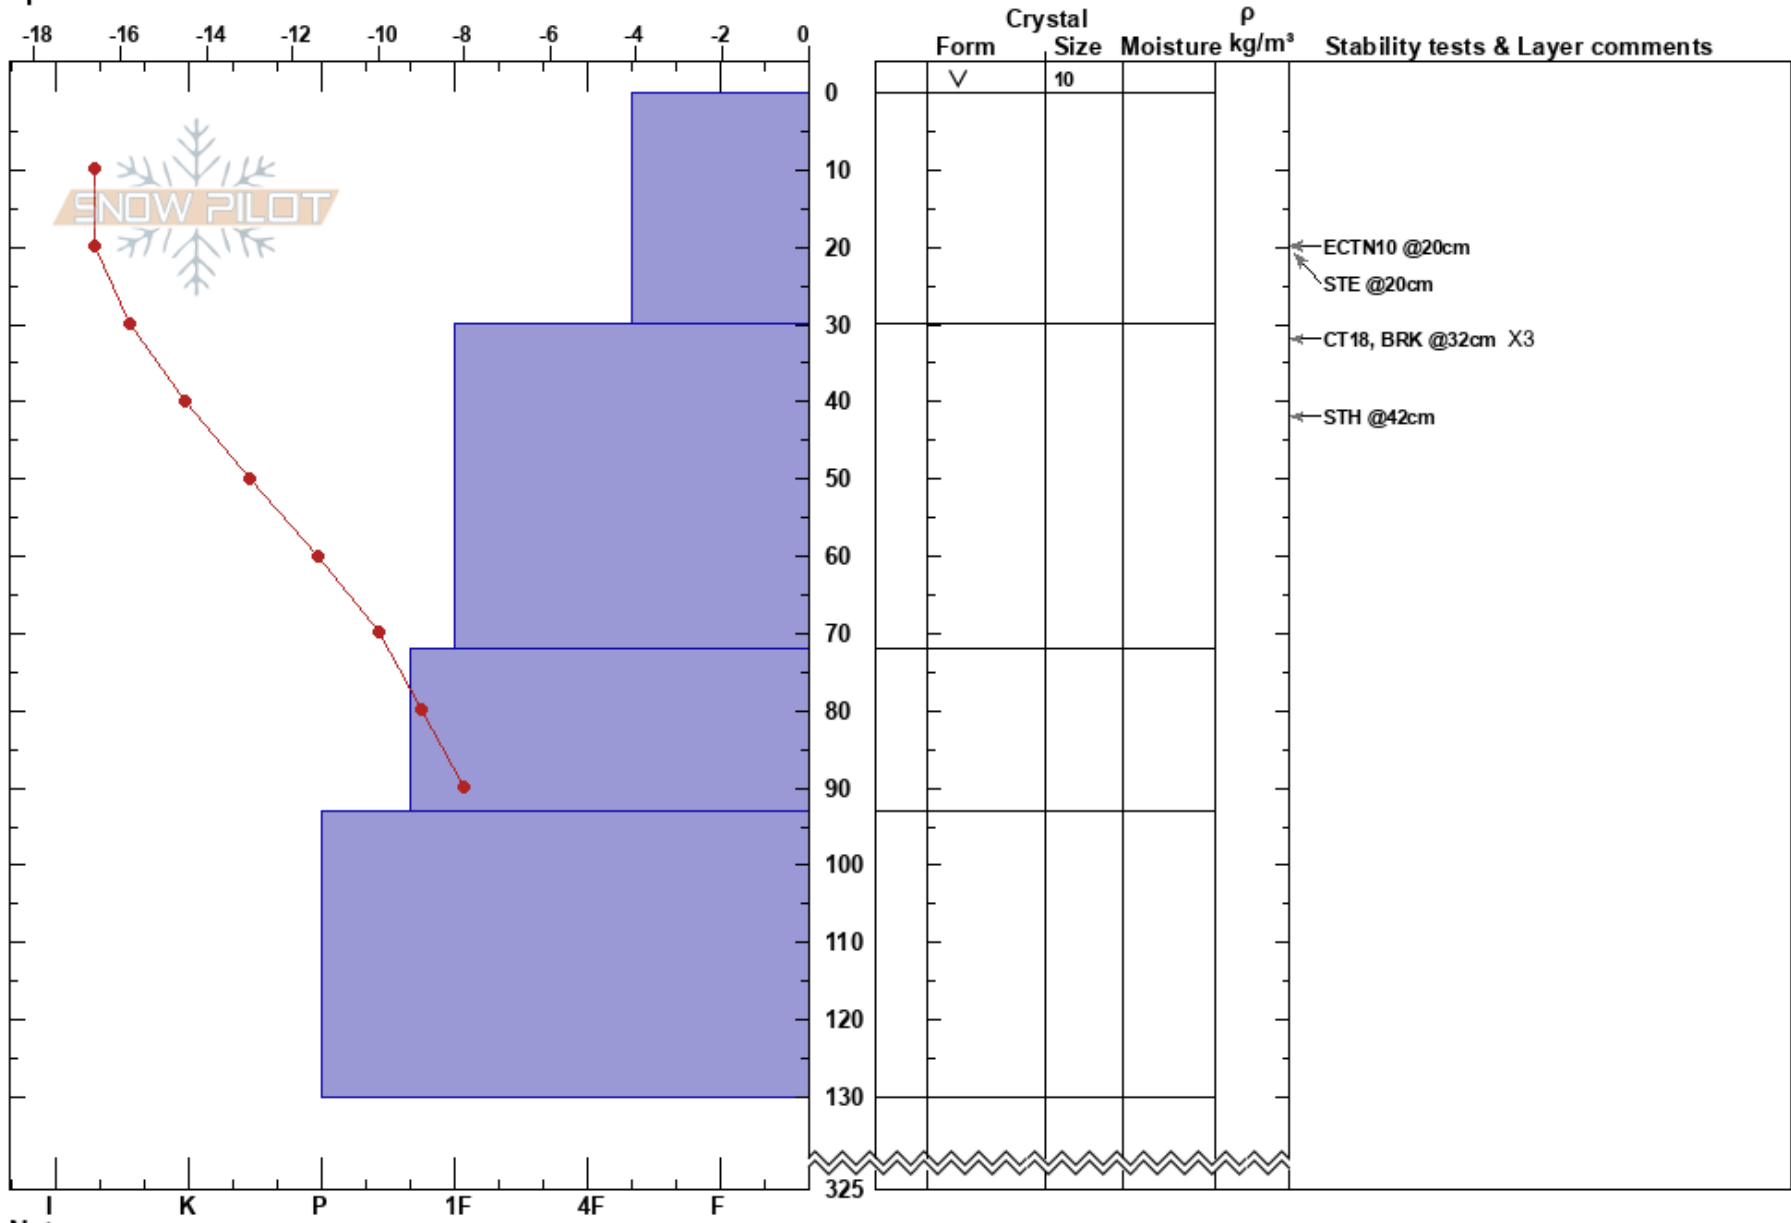

Shotgun  
Selkirks  
BC  
Elevation: 2295 m  
Aspect: NE  
Specifics:

Gabe Carpendale  
26/02/2022 - 11:00  
Co-ord:  
Slope Angle: 32°  
Wind Loading:

Stability:  
Air Temperature: -9°C  
Sky Cover: FEW  
Precipitation: NO  
Wind: SW Light Breeze

HS:325 Layer Notes:

Notes: