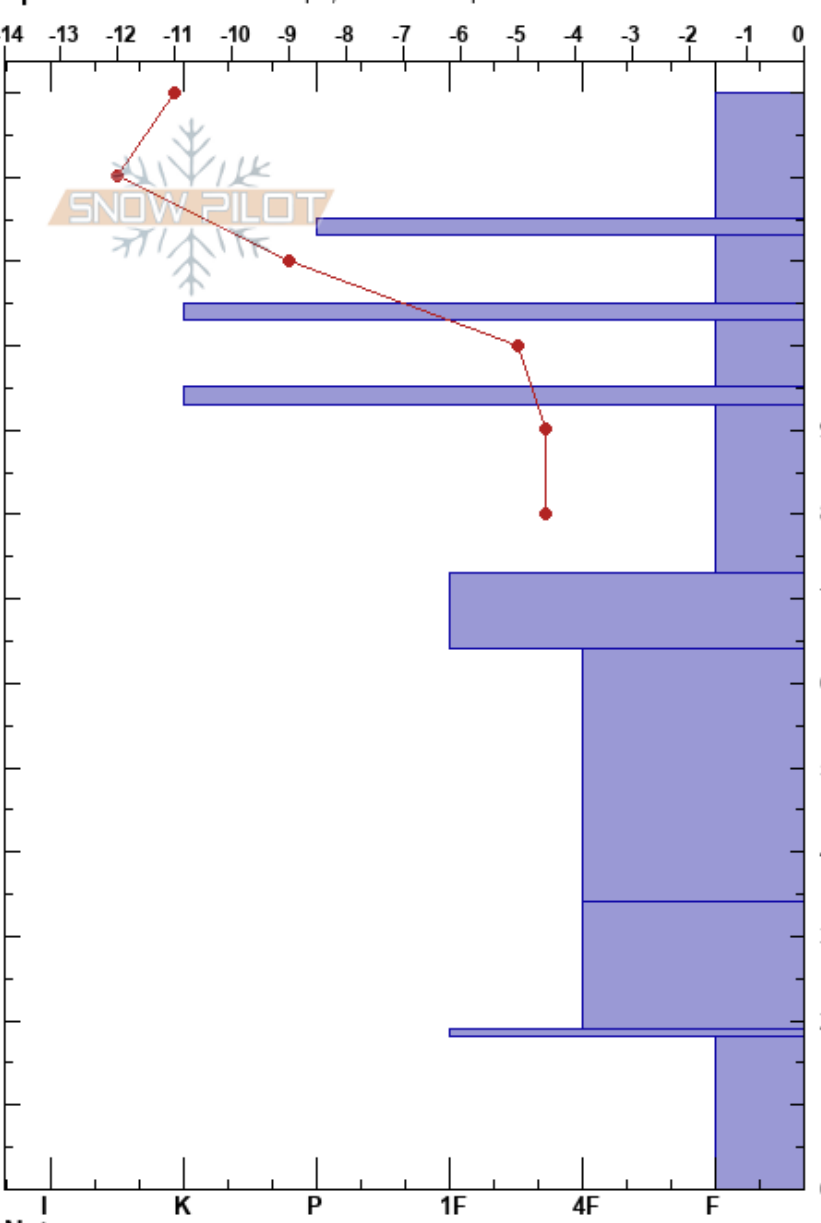

South Bowl
Teton Range
WY
Elevation: 9400 ft
Aspect: 135°

Fred Most
02/26/2022 - 10:42am
Co-ord:
Slope Angle: 25°
Wind Loading: no

Stability:
Air Temperature: -7°C
Sky Cover: CLR
Precipitation: NO
Wind: W Calm

Layer Notes:

Specifics: Ski tracks on slope; We skied slope

Height (cm)	Crystal Form	Crystal Size	Moisture	ρ (kg/m ³)	Stability tests & Layer comments
130	∇				
120	/ (□)	0.5-1 (0.5)			
115	⊙				← ECTP1 @115cm
110	□ (/)	0.5-1 (0.5)			← ECTP13 @105cm
105	⊙				
100	□	1-1.5			
95	⊙				
90					
85	□	2			
80					
75					
70	⊖	1			
65					
60					
55	●	0.3-0.5			
50					
45					
40					
35					
30	⊖	0.5-1			
25					
20	⊙				
15					
10	□	1.5-3			
5					
0					