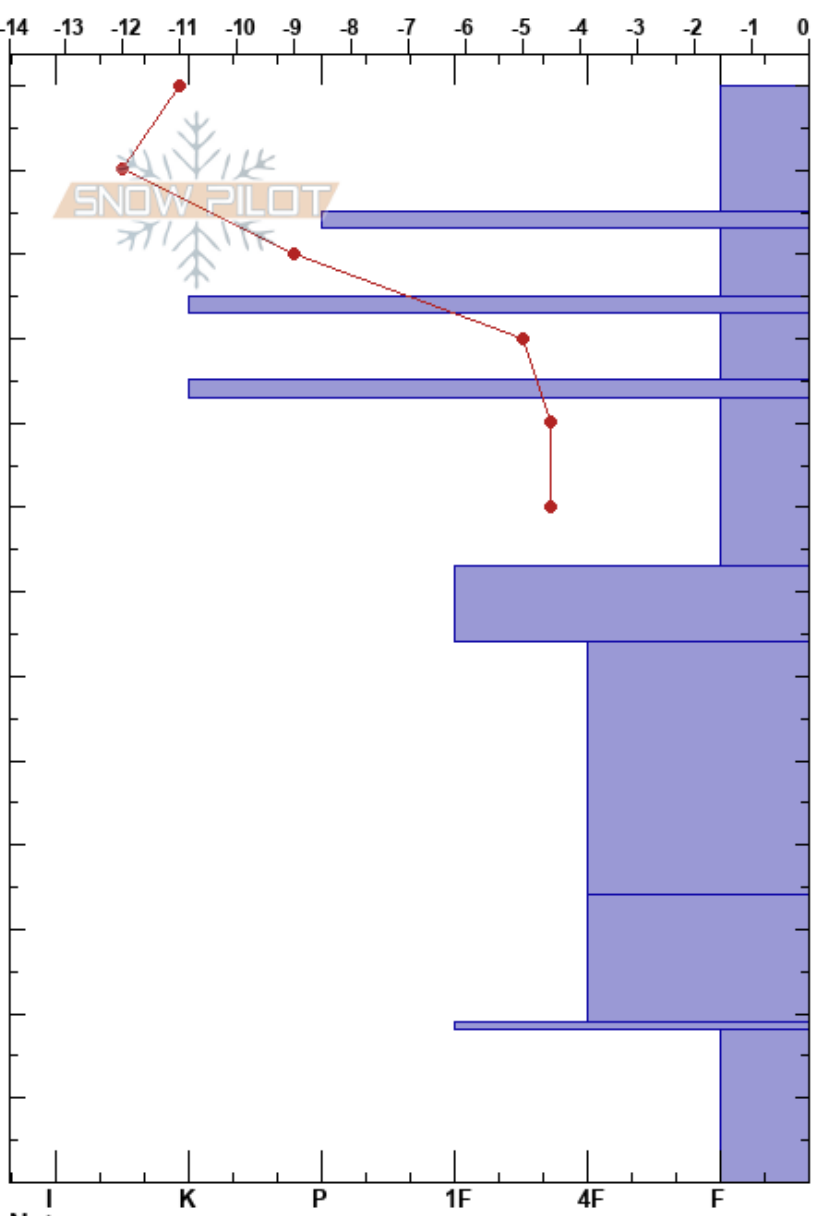

South Bowl  
Teton Range  
WY  
Elevation: 9400 ft  
Aspect: 135°

Fred Most  
02/26/2022 - 10:42am  
Co-ord:  
Slope Angle: 25°  
Wind Loading: no

Stability:  
Air Temperature: -7°C  
Sky Cover: CLR  
Precipitation: NO  
Wind: W Calm

Layer Notes:

Specifics: Ski tracks on slope; We skied slope

Height (cm)	Crystal		Moisture	$\rho$ kg/m <sup>3</sup>	Stability tests & Layer comments
	Form	Size			
130	∇				
120	/ (□)	0.5-1 (0.5)			
115	⊙				← ECTP1 @115cm
110	□ (/)	0.5-1 (0.5)			← ECTP13 @105cm
105	⊙				
100	□	1-1.5			
95	⊙				
90					
85					
80	□	2			
75					
70	⊖	1			
65					
60					
55					
50	●	0.3-0.5			
45					
40					
35					
30	⊖	0.5-1			
25					
20	⊙				
15					
10	□	1.5-3			
5					
0					