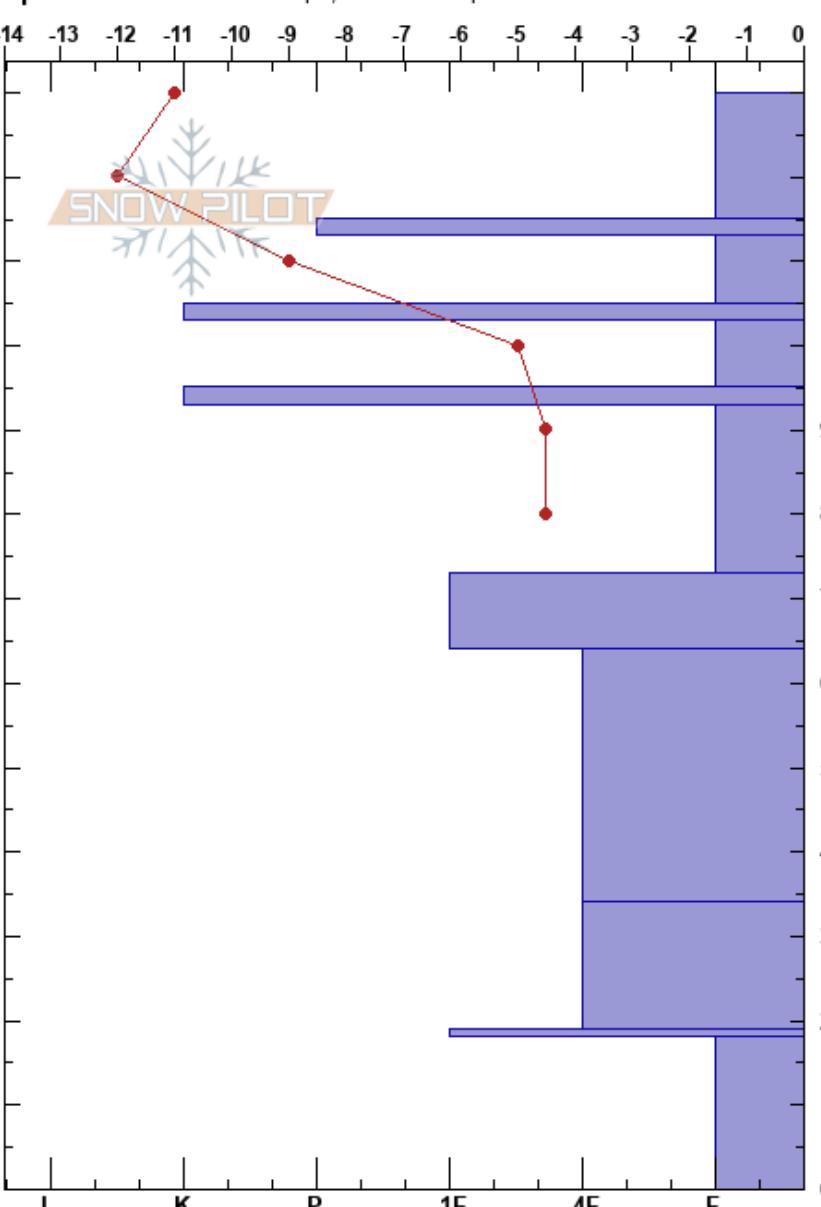

South Bowl  
Teton Range  
WY  
Elevation: 9400 ft  
Aspect: 135°

Fred Most  
02/26/2022 - 10:42am  
Co-ord:  
Slope Angle: 25°  
Wind Loading: no

Stability:  
Air Temperature: -7°C  
Sky Cover: CLR  
Precipitation: NO  
Wind: W Calm

Layer Notes:

Specifics: Ski tracks on slope; We skied slope

Height (cm)	Crystal Form	Crystal Size	Moisture	$\rho$ kg/m <sup>3</sup>	Stability tests & Layer comments
130	∇				
120	/ (□)	0.5-1 (0.5)			
115	⊙⊙				← ECTP1 @115cm
110	□ (/)	0.5-1 (0.5)			
105	⊙⊙				← ECTP13 @105cm
100	□	1-1.5			
95	⊙⊙				
90					
85					
80	□	2			
75					
70	⊖	1			
65					
60					
55					
50	●	0.3-0.5			
45					
40					
35					
30	⊖	0.5-1			
25					
20	⊙⊙				
15					
10	□	1.5-3			
5					
0					