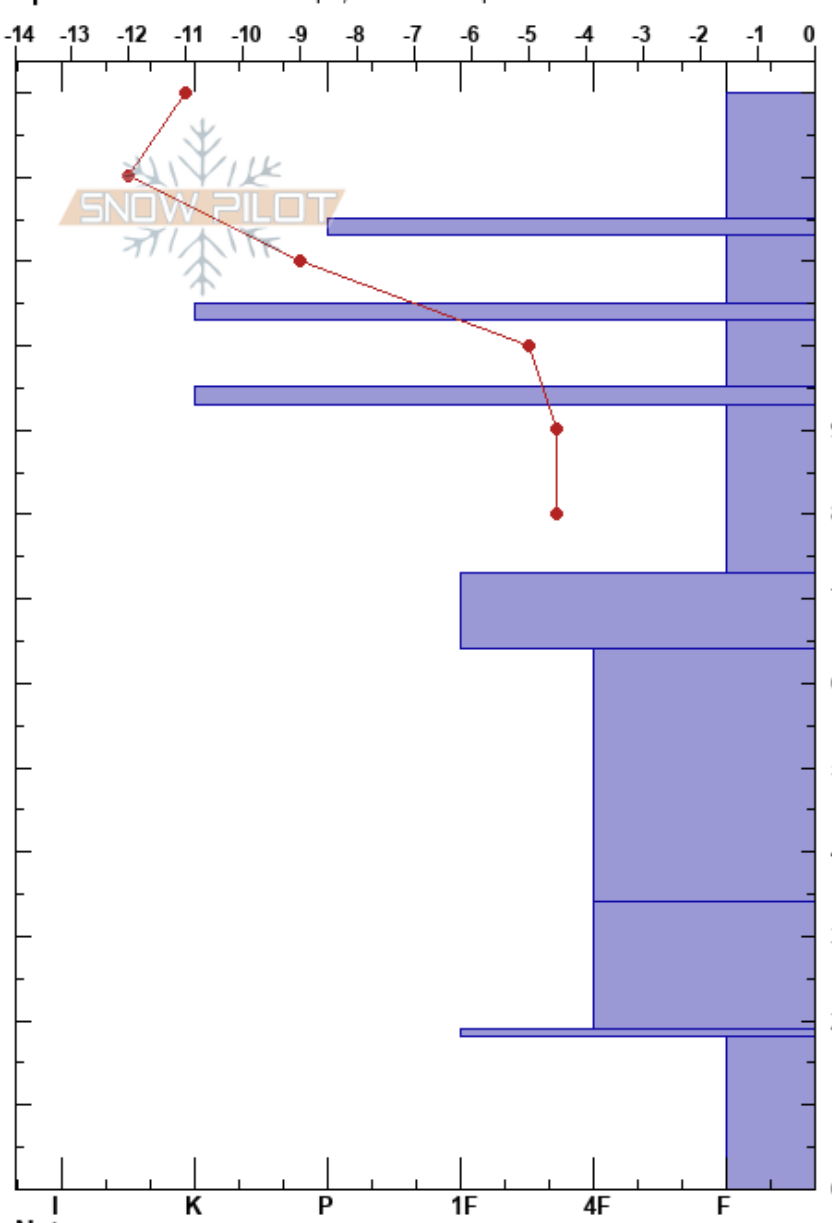

South Bowl  
Teton Range  
WY  
Elevation: 9400 ft  
Aspect: 135°  
Specifics: Ski tracks on slope; We skied slope

Fred Most  
02/26/2022 - 10:42am  
Co-ord:  
Slope Angle: 25°  
Wind Loading: no

Stability:  
Air Temperature: -7°C  
Sky Cover: CLR  
Precipitation: NO  
Wind: W Calm

HS: 130 Layer Notes:

Height (cm)	Crystal		Moisture	$\rho$ kg/m <sup>3</sup>	Stability tests & Layer comments
	Form	Size			
130	∇				
120	/ (□)	0.5-1 (0.5)			
115	⊙				← ECTP1 @115cm
110	□ (/)	0.5-1 (0.5)			← ECTP13 @105cm
105	⊙				
100	□	1-1.5			
95	⊙				
90					
85					
80	□	2			
75					
70	⊖	1			
65					
60					
55					
50	●	0.3-0.5			
45					
40					
35					
30	⊖	0.5-1			
25					
20	⊙				
15					
10	□	1.5-3			
5					
0					