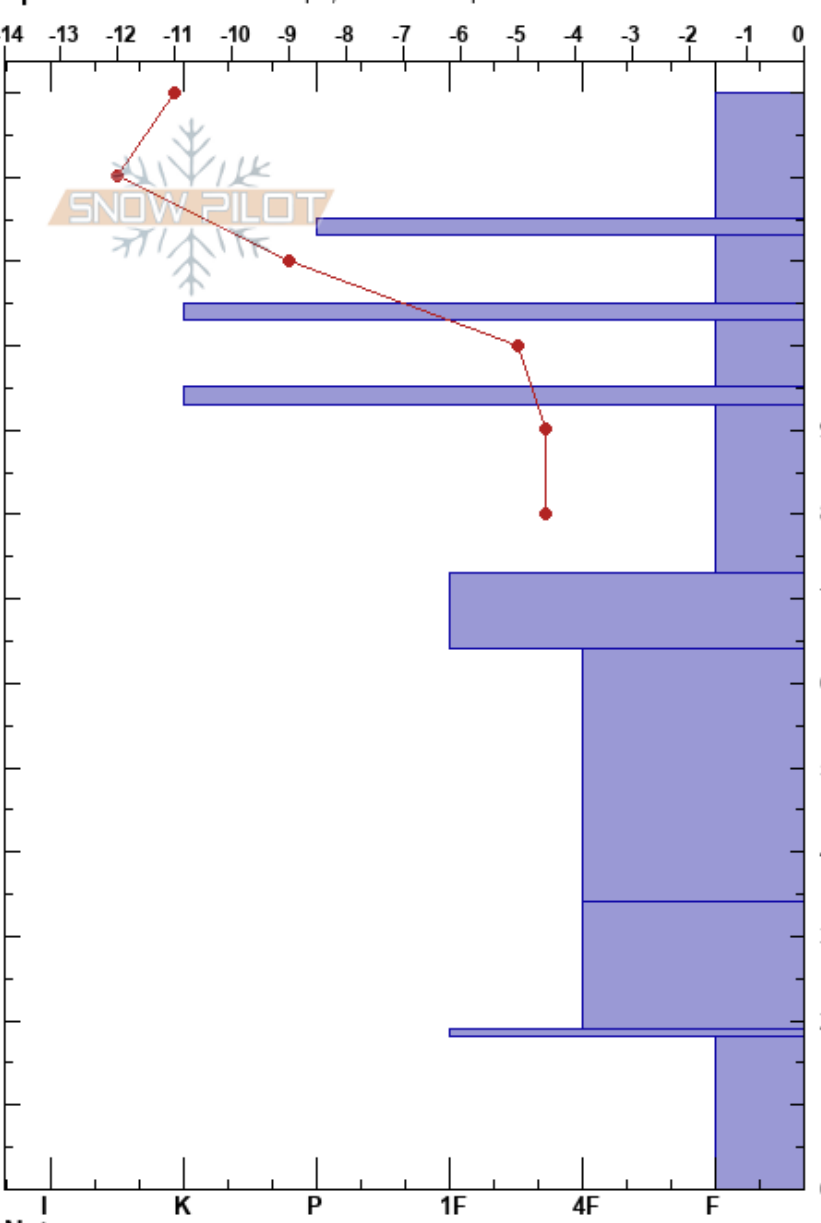

South Bowl
Teton Range
WY
Elevation: 9400 ft
Aspect: 135°

Fred Most
02/26/2022 - 10:42am
Co-ord:
Slope Angle: 25°
Wind Loading: no

Stability:
Air Temperature: -7°C
Sky Cover: CLR
Precipitation: NO
Wind: W Calm

Layer Notes:

Specifics: Ski tracks on slope; We skied slope

Height (cm)	Crystal		Moisture	ρ kg/m ³	Stability tests & Layer comments
	Form	Size			
130	∇				
120	/ (□)	0.5-1 (0.5)			
115	⊙				← ECTP1 @115cm
110	□ (/)	0.5-1 (0.5)			
105	⊙				← ECTP13 @105cm
100	□	1-1.5			
95	⊙				
90					
85					
80	□	2			
75					
70	⊖	1			
65					
60					
55					
50	●	0.3-0.5			
45					
40					
35					
30	⊖	0.5-1			
25					
20	⊙				
15					
10	□	1.5-3			
5					
0					