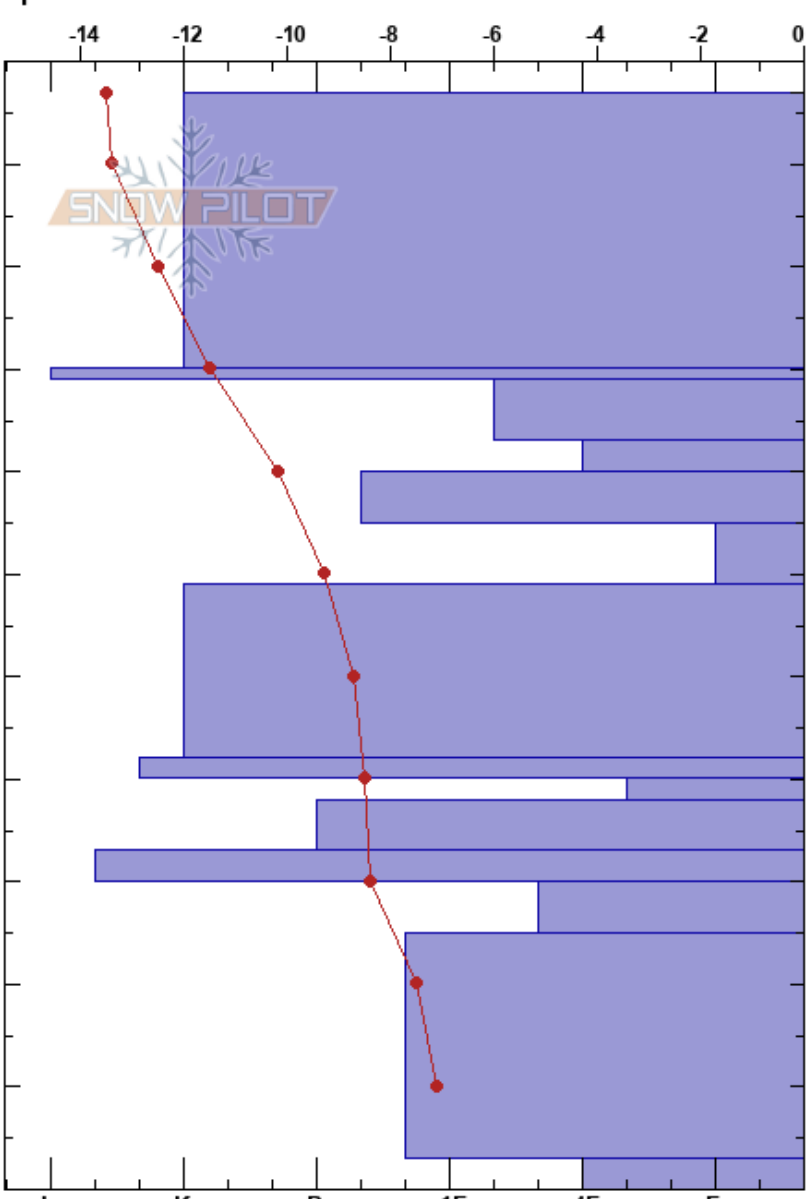

Co-ord: 68.08083N, 24.07115E

Sky Cover: SCT

Elevation: 666 m

Slope Angle: 22°

Precipitation: NO

Aspect: NE

Wind Loading: yes

Wind: W Moderate

Specifics:

Height (cm)	Crystal		Moisture	ρ kg/m³	Stability tests & Layer comments
	Form	Size			
107					
90	∕	0.3			
80	■				
75	●	0.5			
70	∇	3			← ECTP11 @71cm
65	●	1			← CT11, Q2 @71cm
60	□	2.5			← CT2, Q2 @63cm
55					← ECTP24 @63cm
50	●	1			
45					
40	⊙				
35	□	3-5			
30	⊖	1			
25	⊙				
20	□	2			
15					
10	□	1.5			
5					
0	∧	2-3			