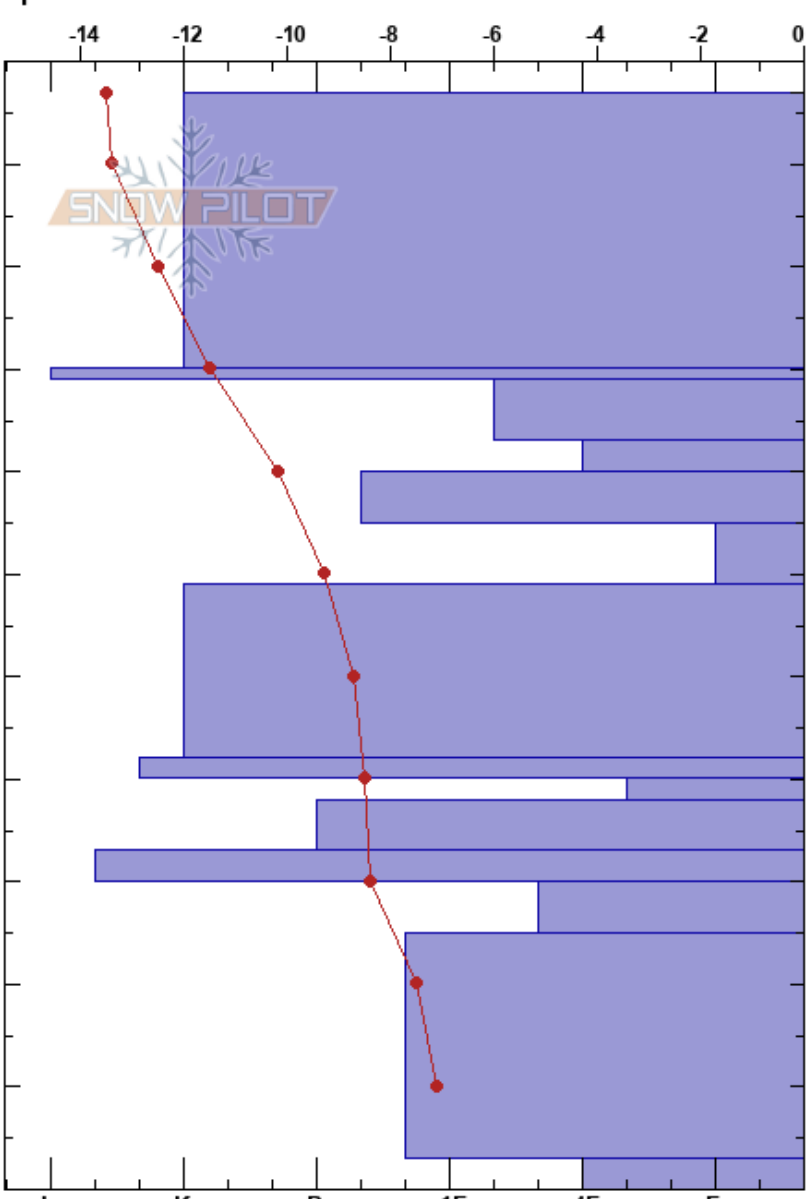

Co-ord: 68.08083N, 24.07115E

Sky Cover: SCT

Elevation: 666 m

Slope Angle: 22°

Precipitation: NO

Aspect: NE

Wind Loading: yes

Wind: W Moderate

Specifics:

Height (cm)	Crystal		Moisture	ρ kg/m³	Stability tests & Layer comments
	Form	Size			
107					
90	∕	0.3			
80	■				
75	●	0.5			
70	∨	3			← ECTP11 @71cm
65	●	1			← CT11, Q2 @71cm
60	□	2.5			← CT2, Q2 @63cm
55					← ECTP24 @63cm
50	●	1			
45					
40	⊙				
35	□	3-5			
30	⊖	1			
25	⊙				
20	□	2			
15					
10	□	1.5			
5					
0	∧	2-3			