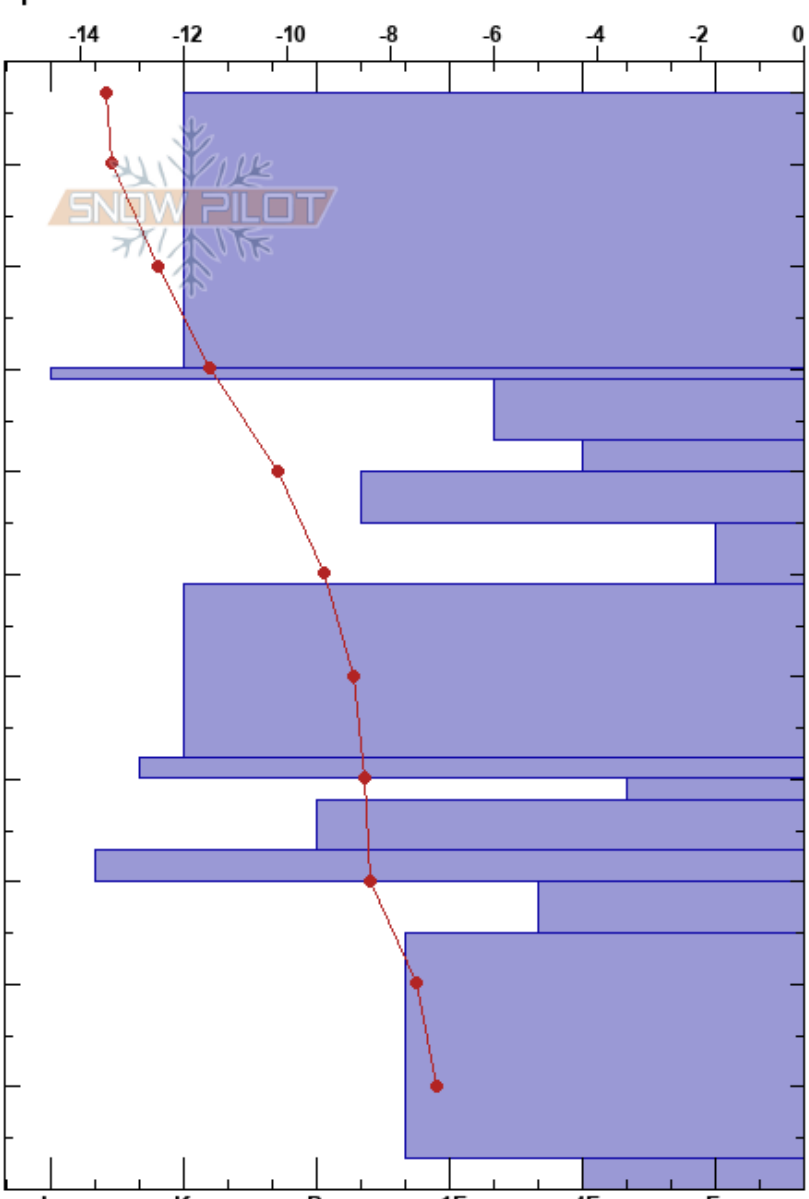

Co-ord: 68.08083N, 24.07115E

Sky Cover: SCT

Elevation: 666 m

Slope Angle: 22°

Precipitation: NO

Aspect: NE

Wind Loading: yes

Wind: W Moderate

Specifics:

Height (cm)	Crystal		Moisture (kg/m³)	Stability tests & Layer comments
	Form	Size		
107				
90	∕	0.3		
80	■			
75	●	0.5		
70	∨	3		← ECTP11 @71cm
65	●	1		← CT11, Q2 @71cm
60	□	2.5		← CT2, Q2 @63cm
55				← ECTP24 @63cm
50	●	1		
45				
40	⊙			
35	□	3-5		
30	⊖	1		
25	⊙			
20	□	2		
15				
10	□	1.5		
5				
0	∧	2-3		