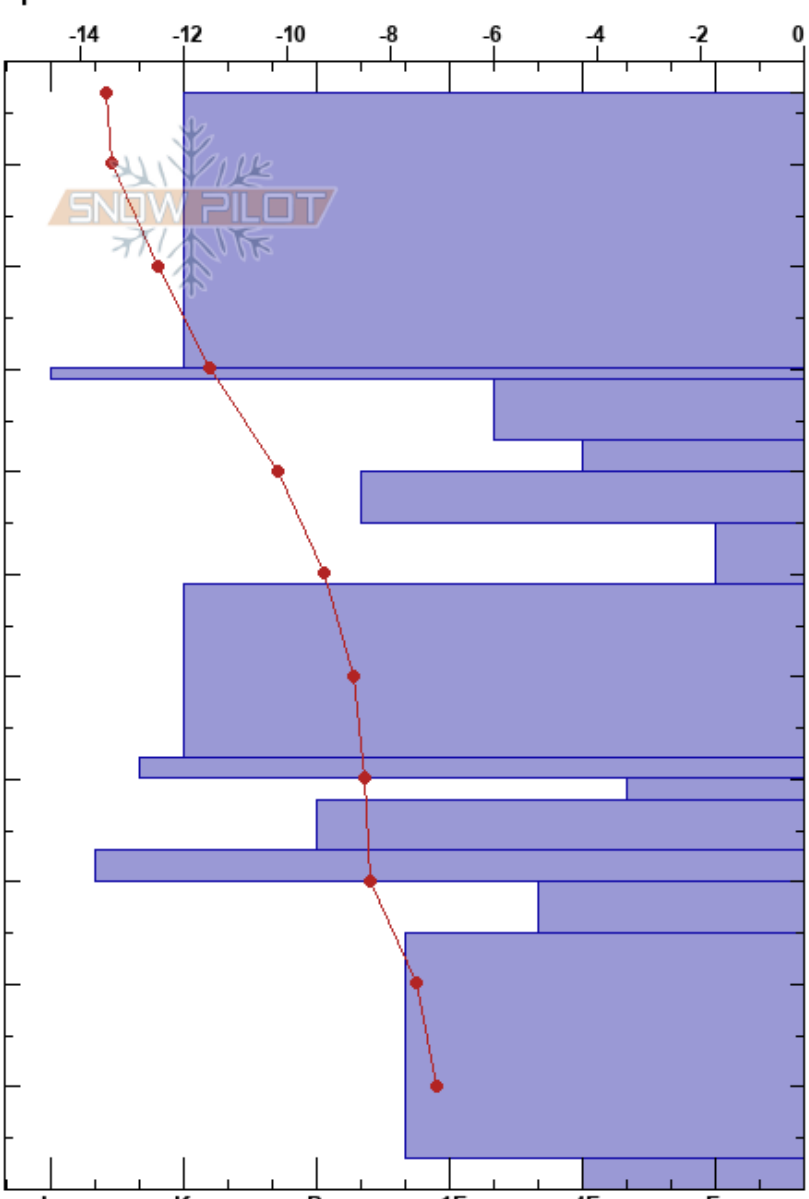

Co-ord: 68.08083N, 24.07115E

Sky Cover: SCT

Elevation: 666 m

Slope Angle: 22°

Precipitation: NO

Aspect: NE

Wind Loading: yes

Wind: W Moderate

Specifics:

Height (cm)	Crystal		Moisture	ρ kg/m ³	Stability tests & Layer comments
	Form	Size			
107					
90	∕	0.3			
80	■				
75	●	0.5			
70	∨	3			← ECTP11 @71cm
65	●	1			← CT11, Q2 @71cm
60	□	2.5			← CT2, Q2 @63cm
55					← ECTP24 @63cm
50	●	1			
45					
40	⊙				
35	□	3-5			
30	⊖	1			
25	⊙				
20	□	2			
15					
10	□	1.5			
5					
0	∧	2-3			