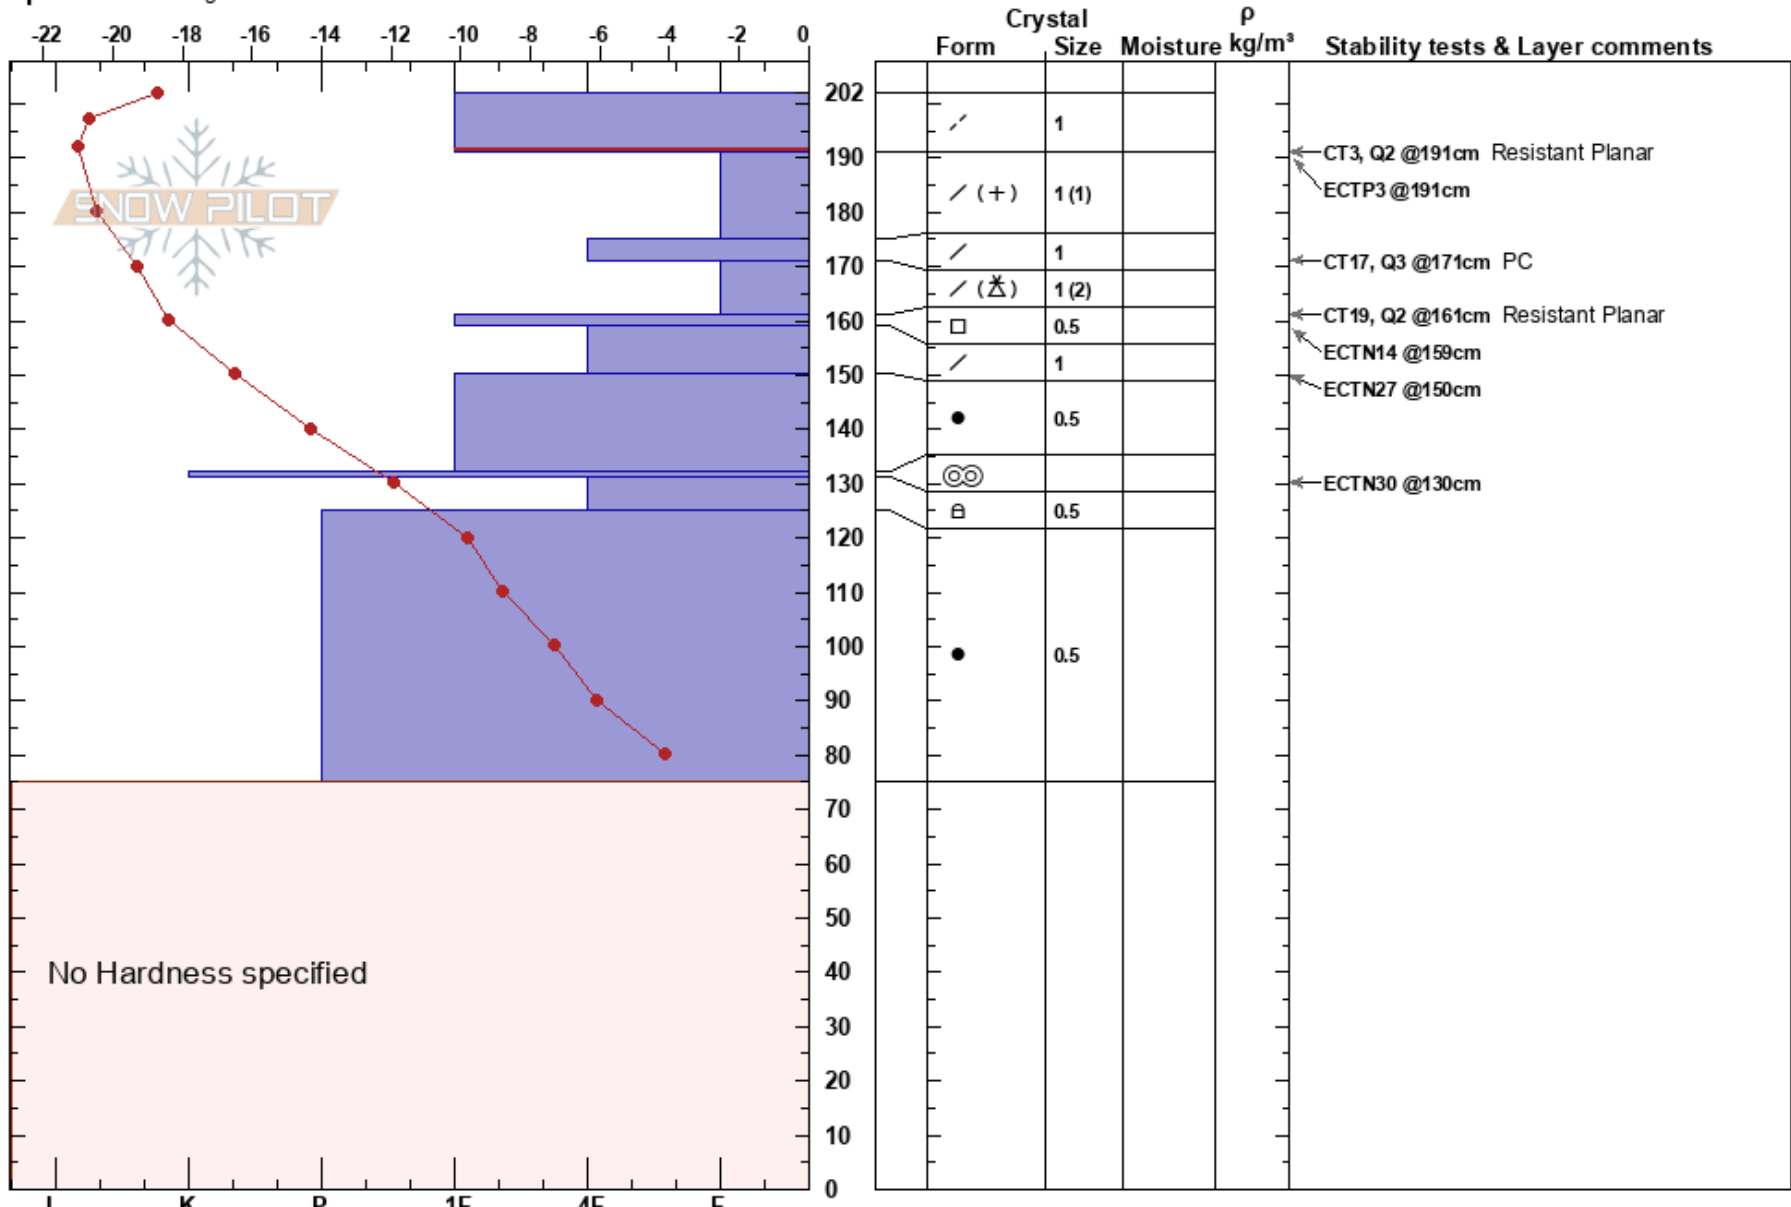

Meadows Right
 St. Joe
 ID
 Elevation: 5550 ft
 Aspect: NW

Drew Mahan
 02/24/2022 - 1:20pm
 Co-ord:
 Slope Angle: 40°
 Wind Loading: previous

Stability:
 Air Temperature: -10.4°C
 Sky Cover: FEW
 Precipitation: NO
 Wind: E Light Breeze

HS:202
 PF: 50
 PS: 15
 202-191cm: Problematic layer

Specifics: Pit dug in a Ski Area

Notes: Major E/NE wind event two days prior.