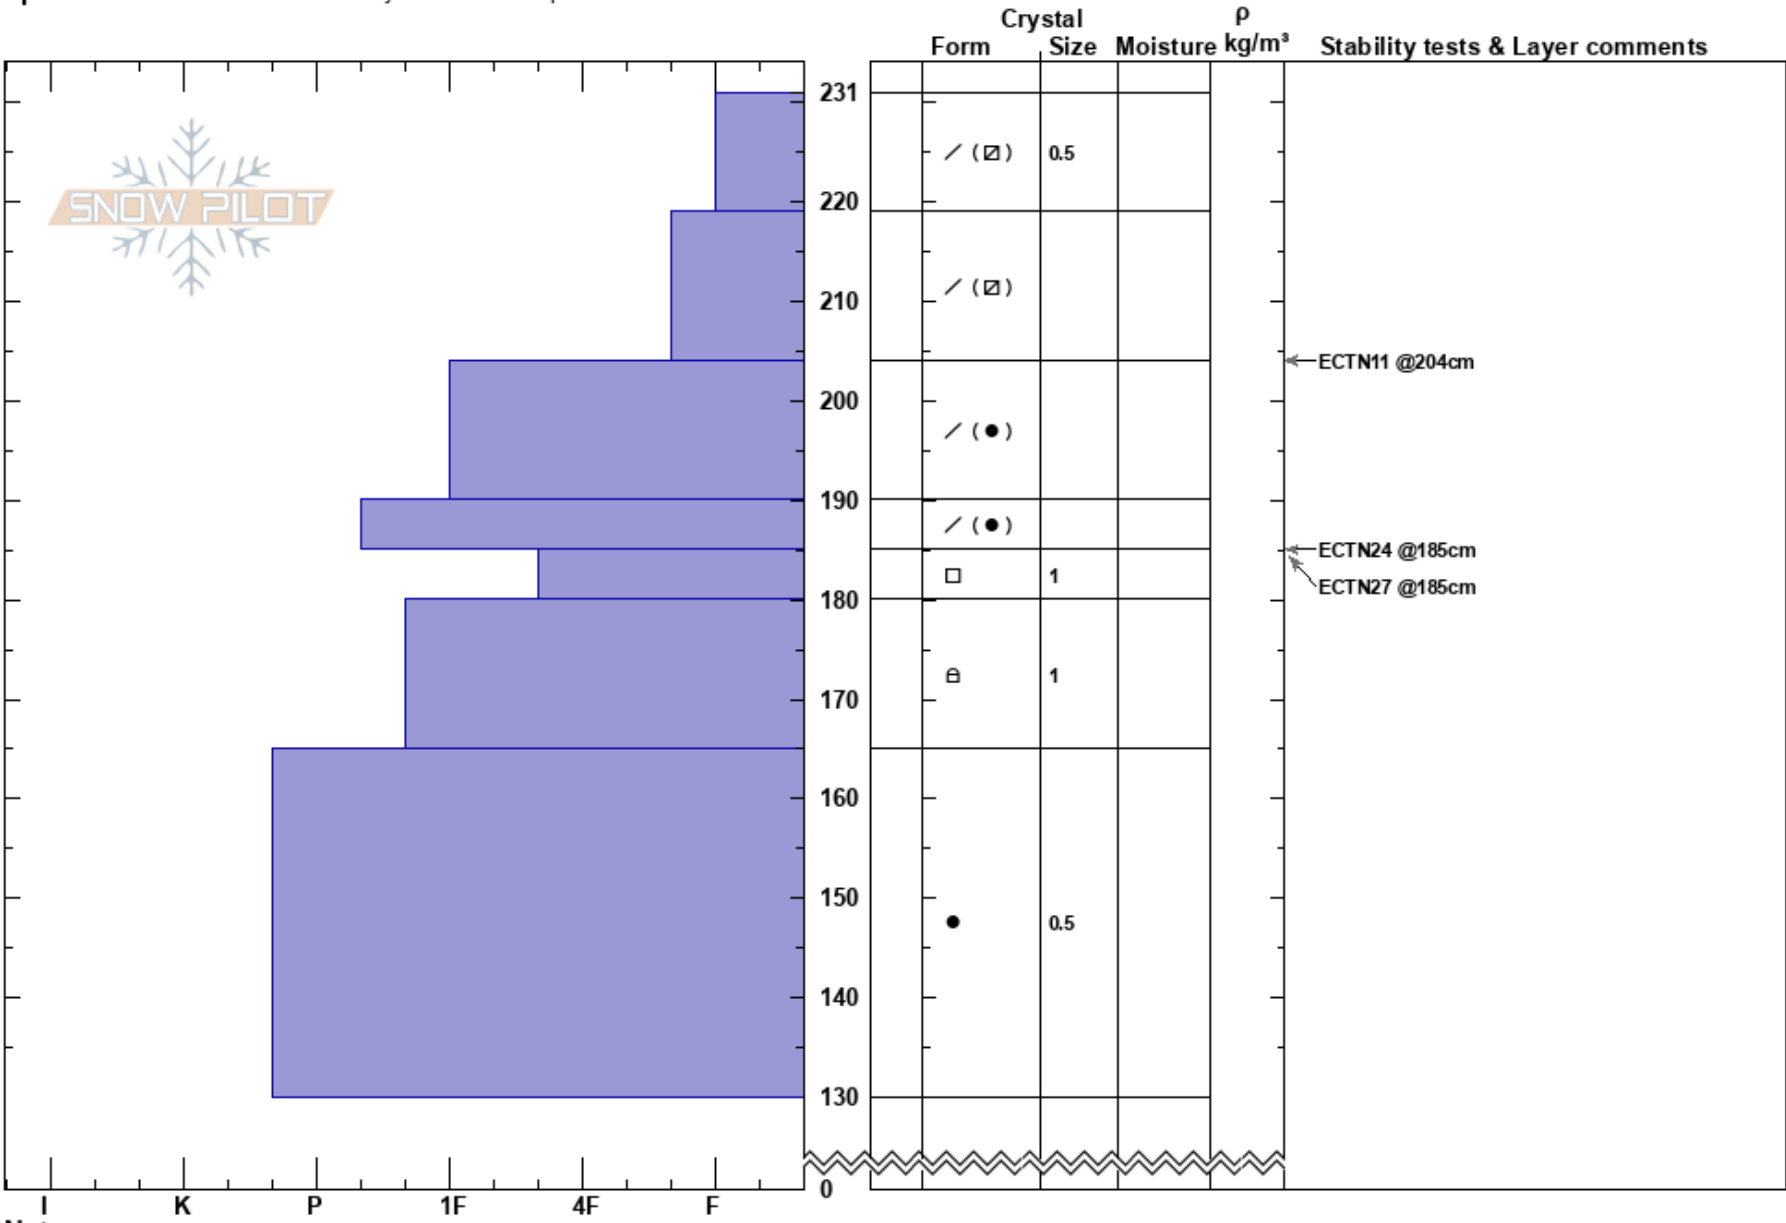

Henderson Bench
 Cooke City
 MT
 Elevation: 9607 ft
 Aspect: 22°
 Specifics: Recent avalanche activity on different slopes

Alex Marienthal
 02/25/2022 - 3:11pm
 Co-ord: 45.05076N, -109.93443W
 Slope Angle: 28°
 Wind Loading: previous

Stability: Good
 Air Temperature:
 Sky Cover: FEW
 Precipitation: NO
 Wind: SW Calm
 HS:231
 Layer Notes:
 185-180cm: Problematic layer

Notes: