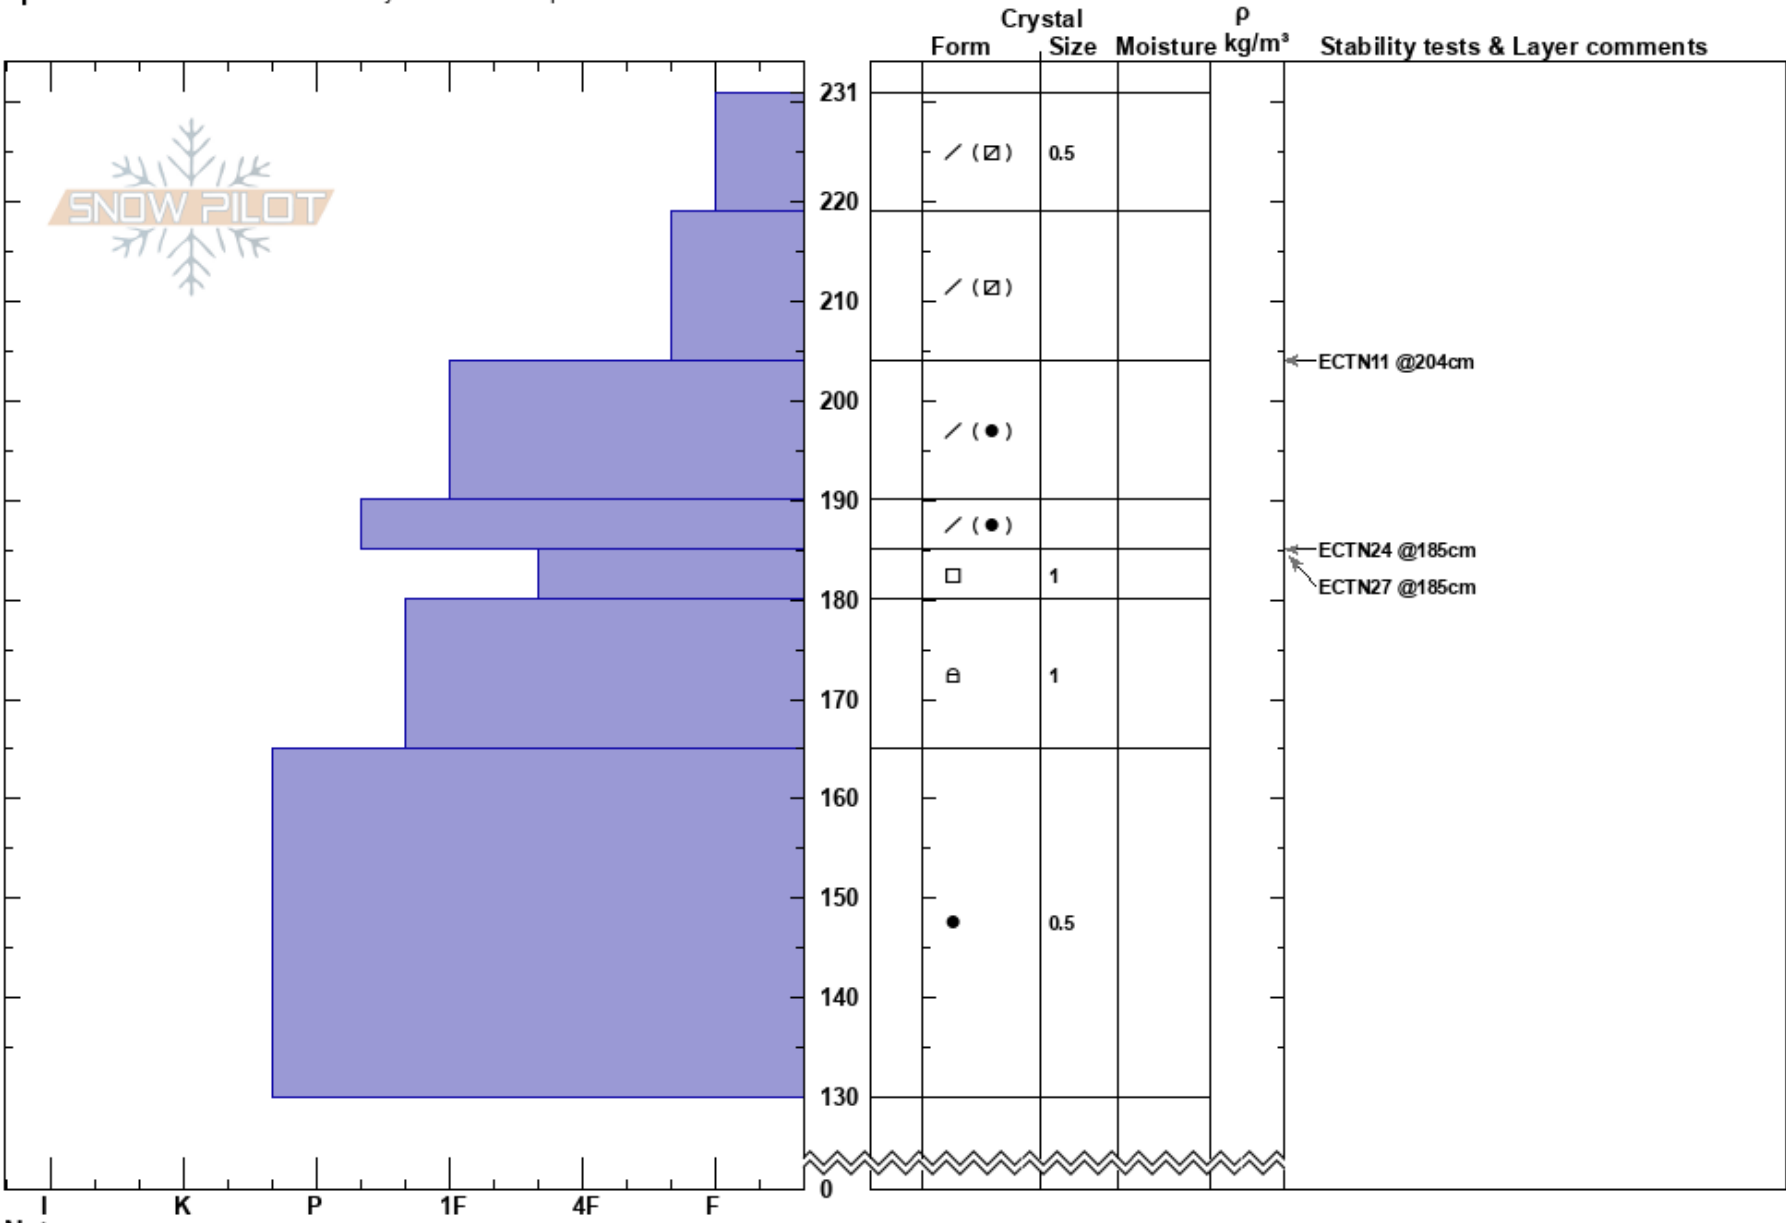

Henderson Bench  
 Cooke City  
 MT  
 Elevation: 9607 ft  
 Aspect: 22°  
 Specifics: Recent avalanche activity on different slopes

Alex Marienthal  
 02/25/2022 - 3:11pm  
 Co-ord: 45.05076N, -109.93443W  
 Slope Angle: 28°  
 Wind Loading: previous

Stability: Good  
 Air Temperature:  
 Sky Cover: FEW  
 Precipitation: NO  
 Wind: SW Calm  
 HS:231  
 Layer Notes:  
 185-180cm: Problematic layer

Notes: