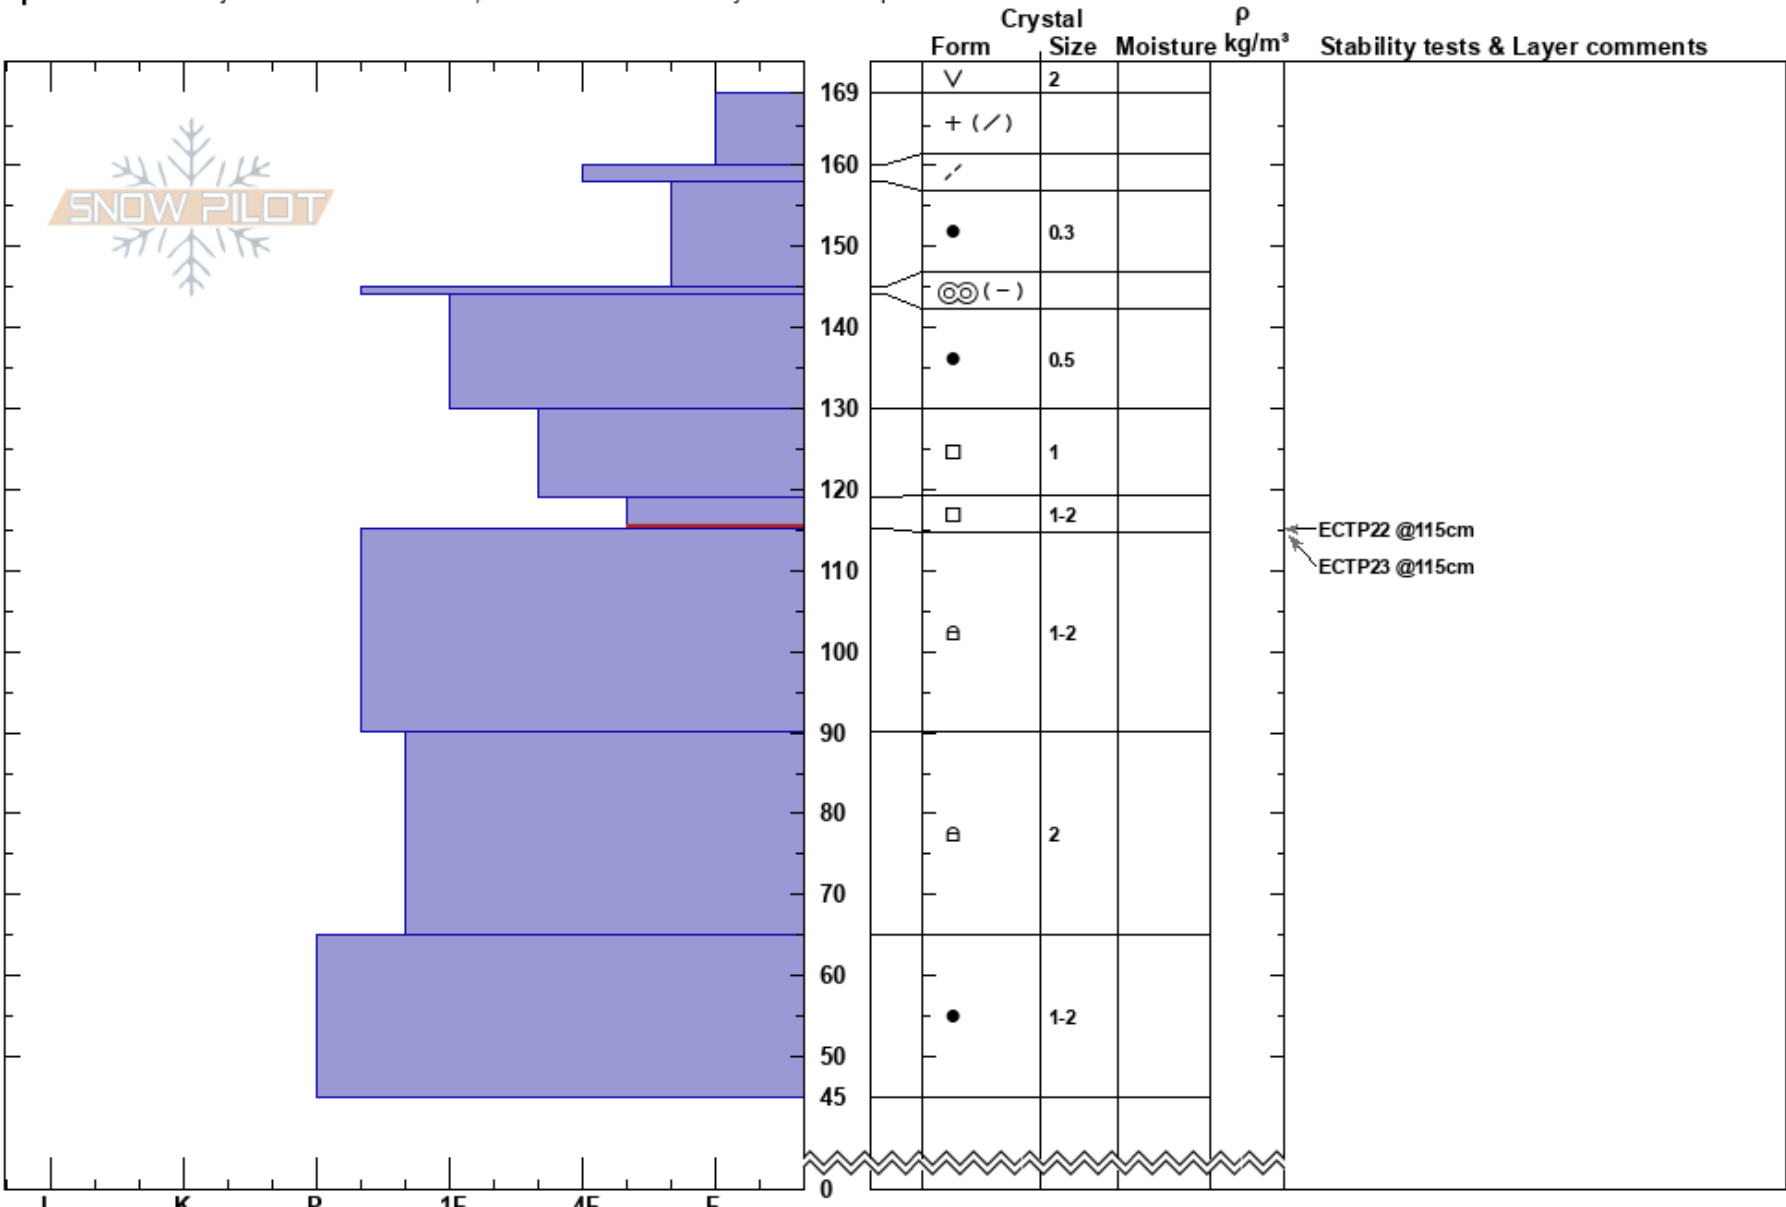

Abundance S.Face, AMu Alex Marienthal
 Cooke City 02/25/2022 - 12:30pm
 MT Co-ord: 45.06767N, -110.01547W
 Elevation: 9878 ft Slope Angle: 30°
 Aspect: 158° Wind Loading: no
 Specifics: Pit is adjacent to avalanche: flank; Recent avalanche activity on similar slopes

Stability: Fair HS: 169 Layer Notes:
 Air Temperature: PF: 35 119-115cm: Problematic layer
 Sky Cover: SCT
 Precipitation: NO
 Wind: W Calm

Notes: Dug on flank, 75-100 feet below crown of SS-AMu-R2-D2-O, triggered 2/21/22, 2' deep, 3' max depth. There was a separate, snow-biker triggered fatal avalanche on 2/19/22 a couple miles south of here, similar aspect, elevation and size. Overall stability has improved since then, but not yet "good".