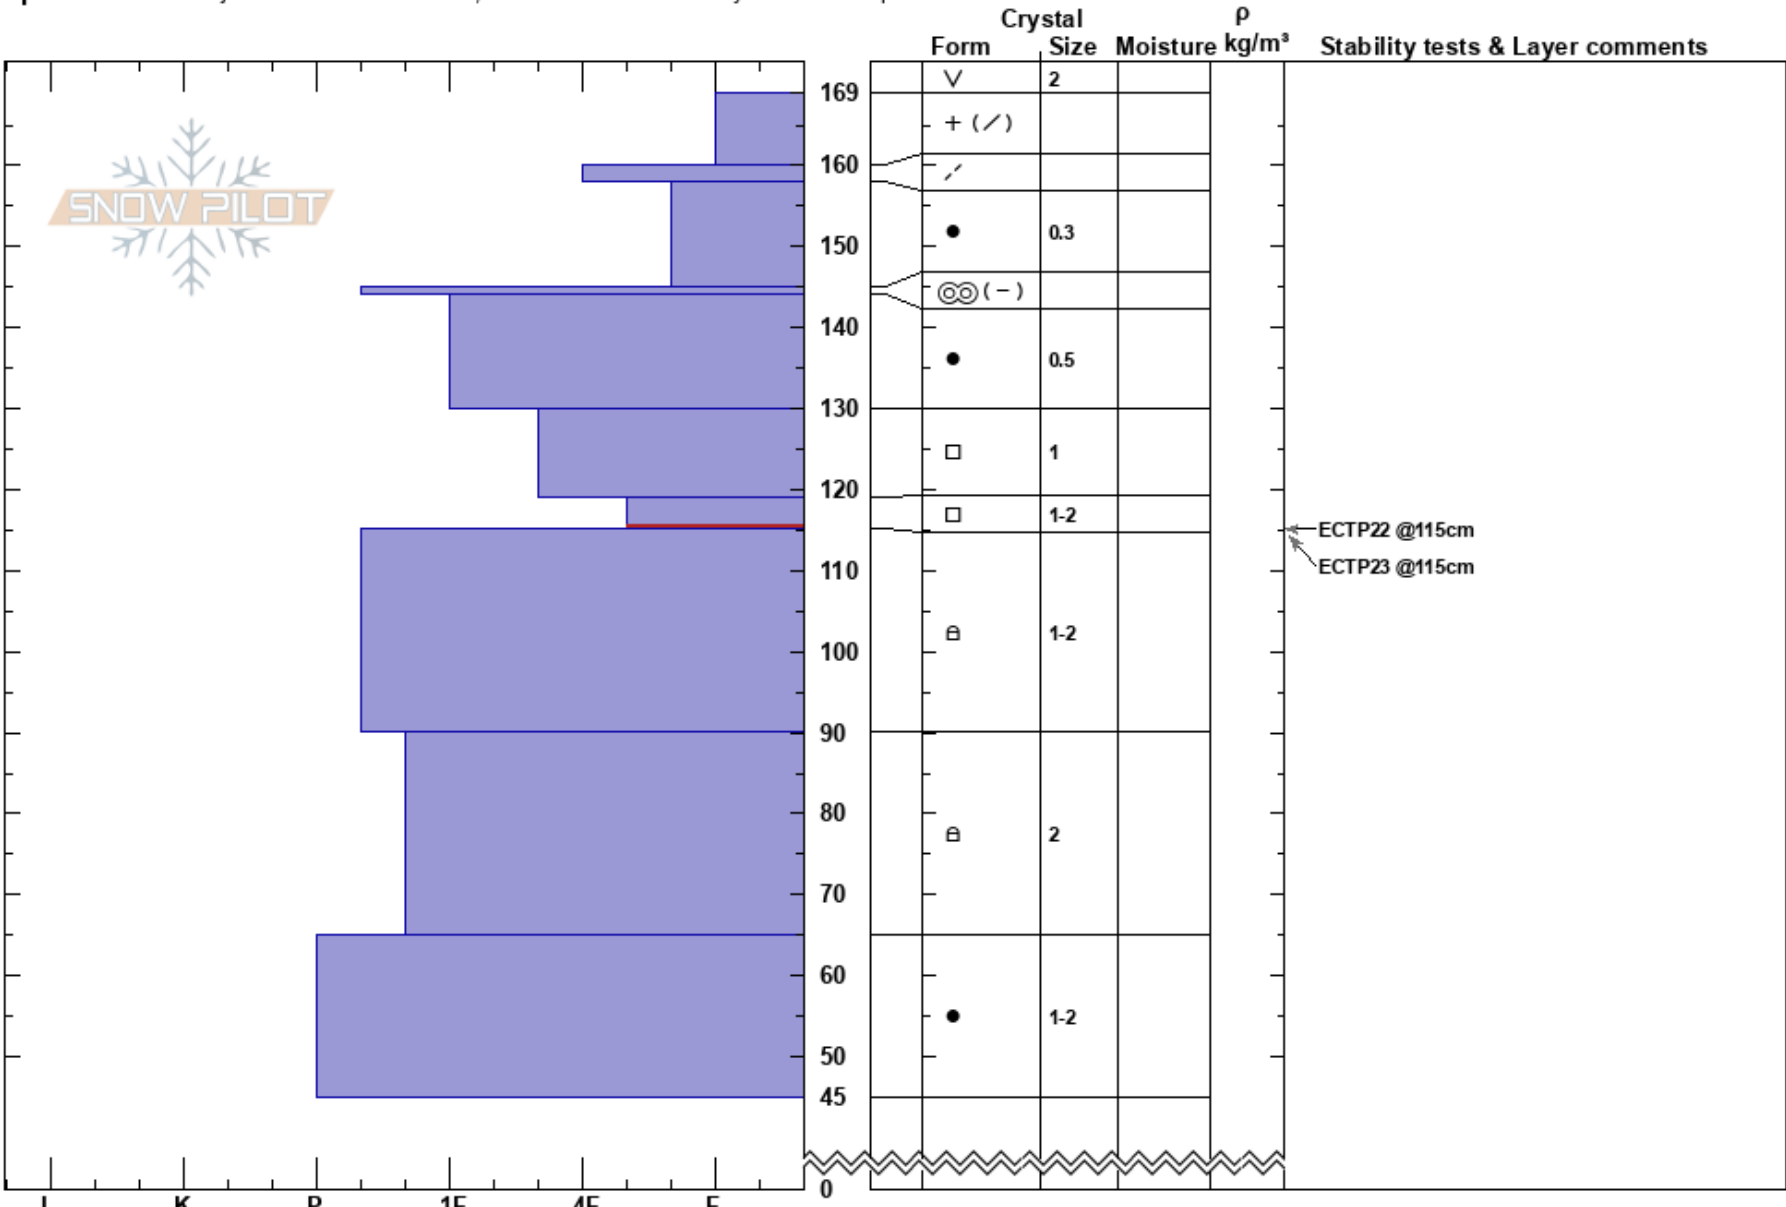

Abundance S.Face, AMu Alex Marienthal  
 Cooke City 02/25/2022 - 12:30pm  
 MT Co-ord: 45.06767N, -110.01547W  
 Elevation: 9878 ft Slope Angle: 30°  
 Aspect: 158° Wind Loading: no  
 Specifics: Pit is adjacent to avalanche: flank; Recent avalanche activity on similar slopes

Stability: Fair HS: 169 Layer Notes:  
 Air Temperature: PF: 35 119-115cm: Problematic layer  
 Sky Cover: SCT  
 Precipitation: NO  
 Wind: W Calm

**Notes:** Dug on flank, 75-100 feet below crown of SS-AMu-R2-D2-O, triggered 2/21/22, 2' deep, 3' max depth. There was a separate, snow-biker triggered fatal avalanche on 2/19/22 a couple miles south of here, similar aspect, elevation and size. Overall stability has improved since then, but not yet "good".