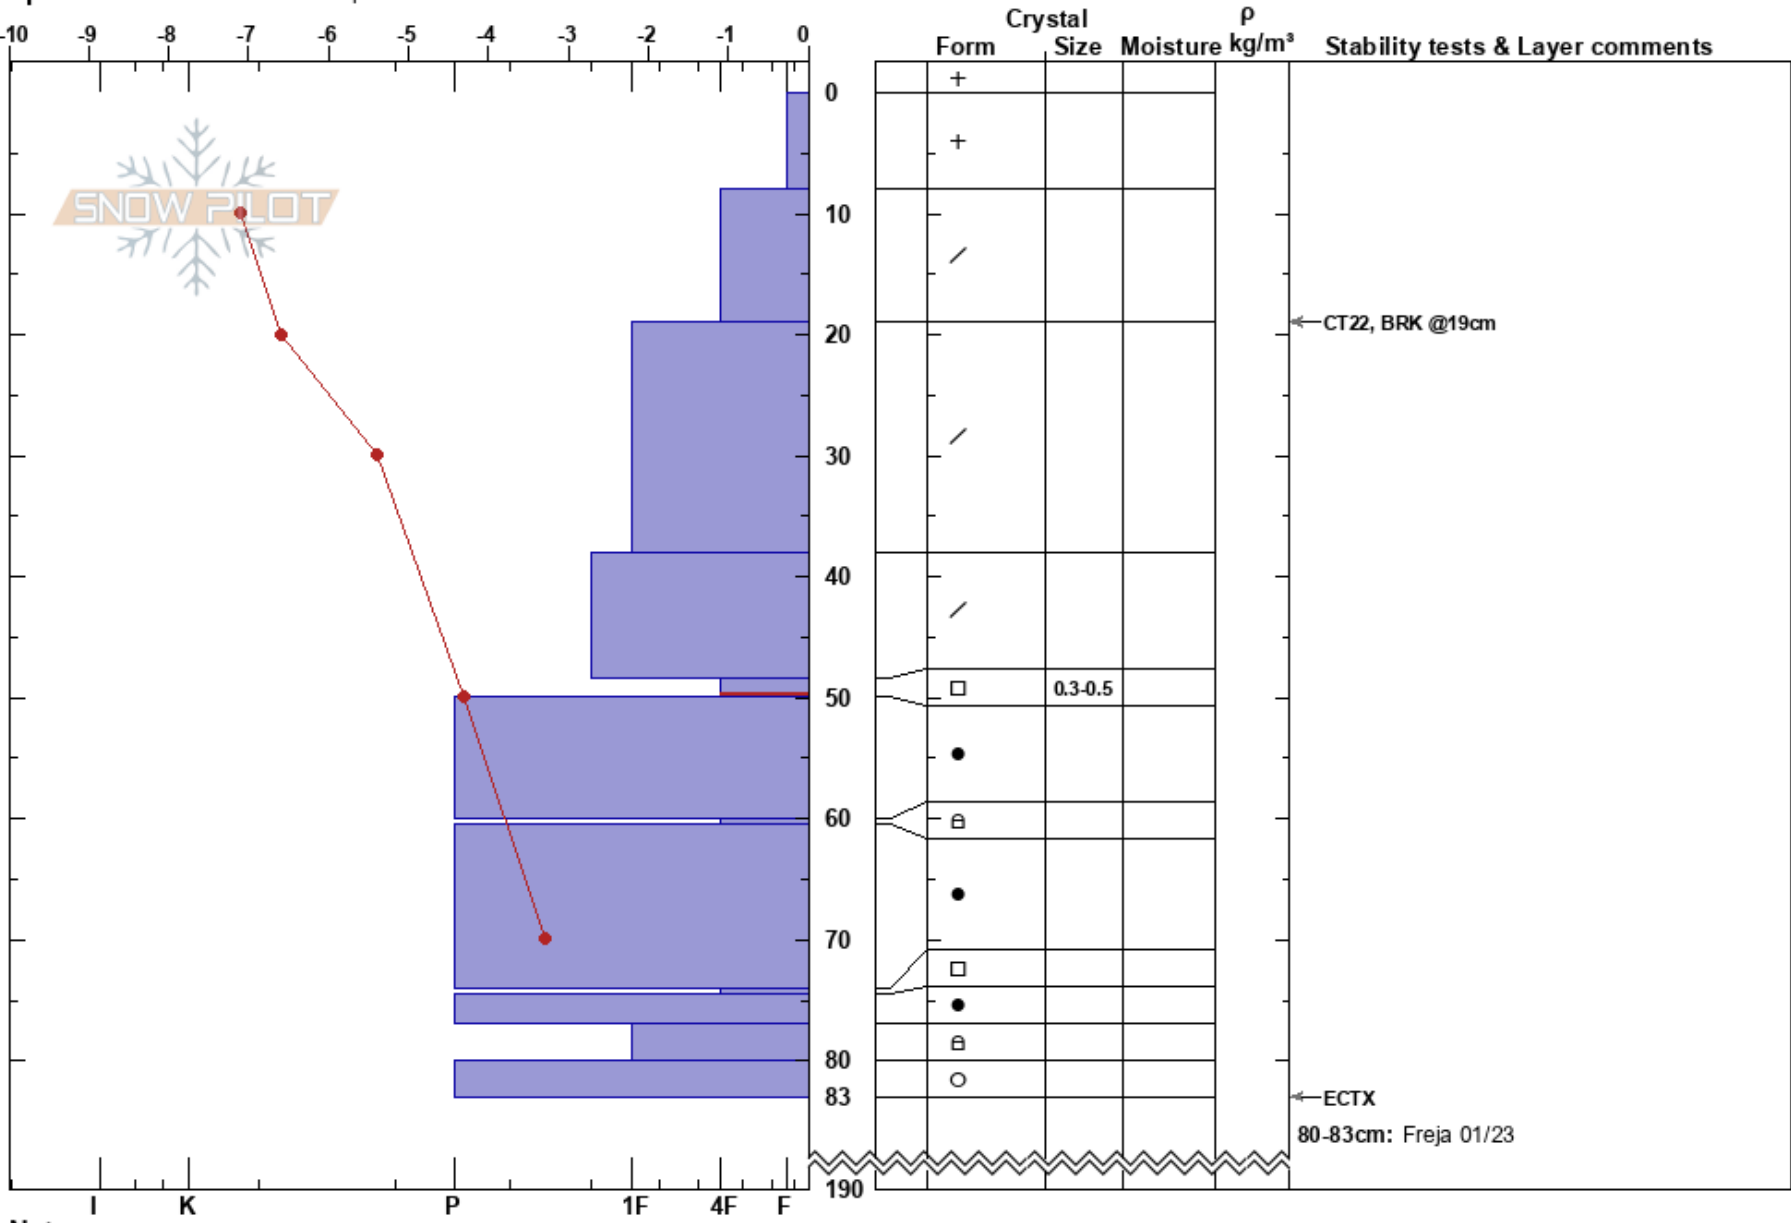

Ösjökläppen Syd  
 Funäsfjällen  
 Sweden  
 Elevation: 974 m  
 Aspect: S  
 Specifics: We snowmobiled slope

John Wilcoxon  
 26/02/2022 - 11:36  
 Co-ord: 33V 363837E 6951404N  
 Slope Angle: 21°  
 Wind Loading: no

Stability: Very Good HS: 190  
 Air Temperature: -6.1°C PF: 20  
 Sky Cover: BKN  
 Precipitation: NO  
 Wind: W Light Breeze  
 Layer Notes:  
 48.5-50cm: Problematic layer  
 80-83cm: Freja 01/23

Notes: Obj: Bedöm drevsnöflak.