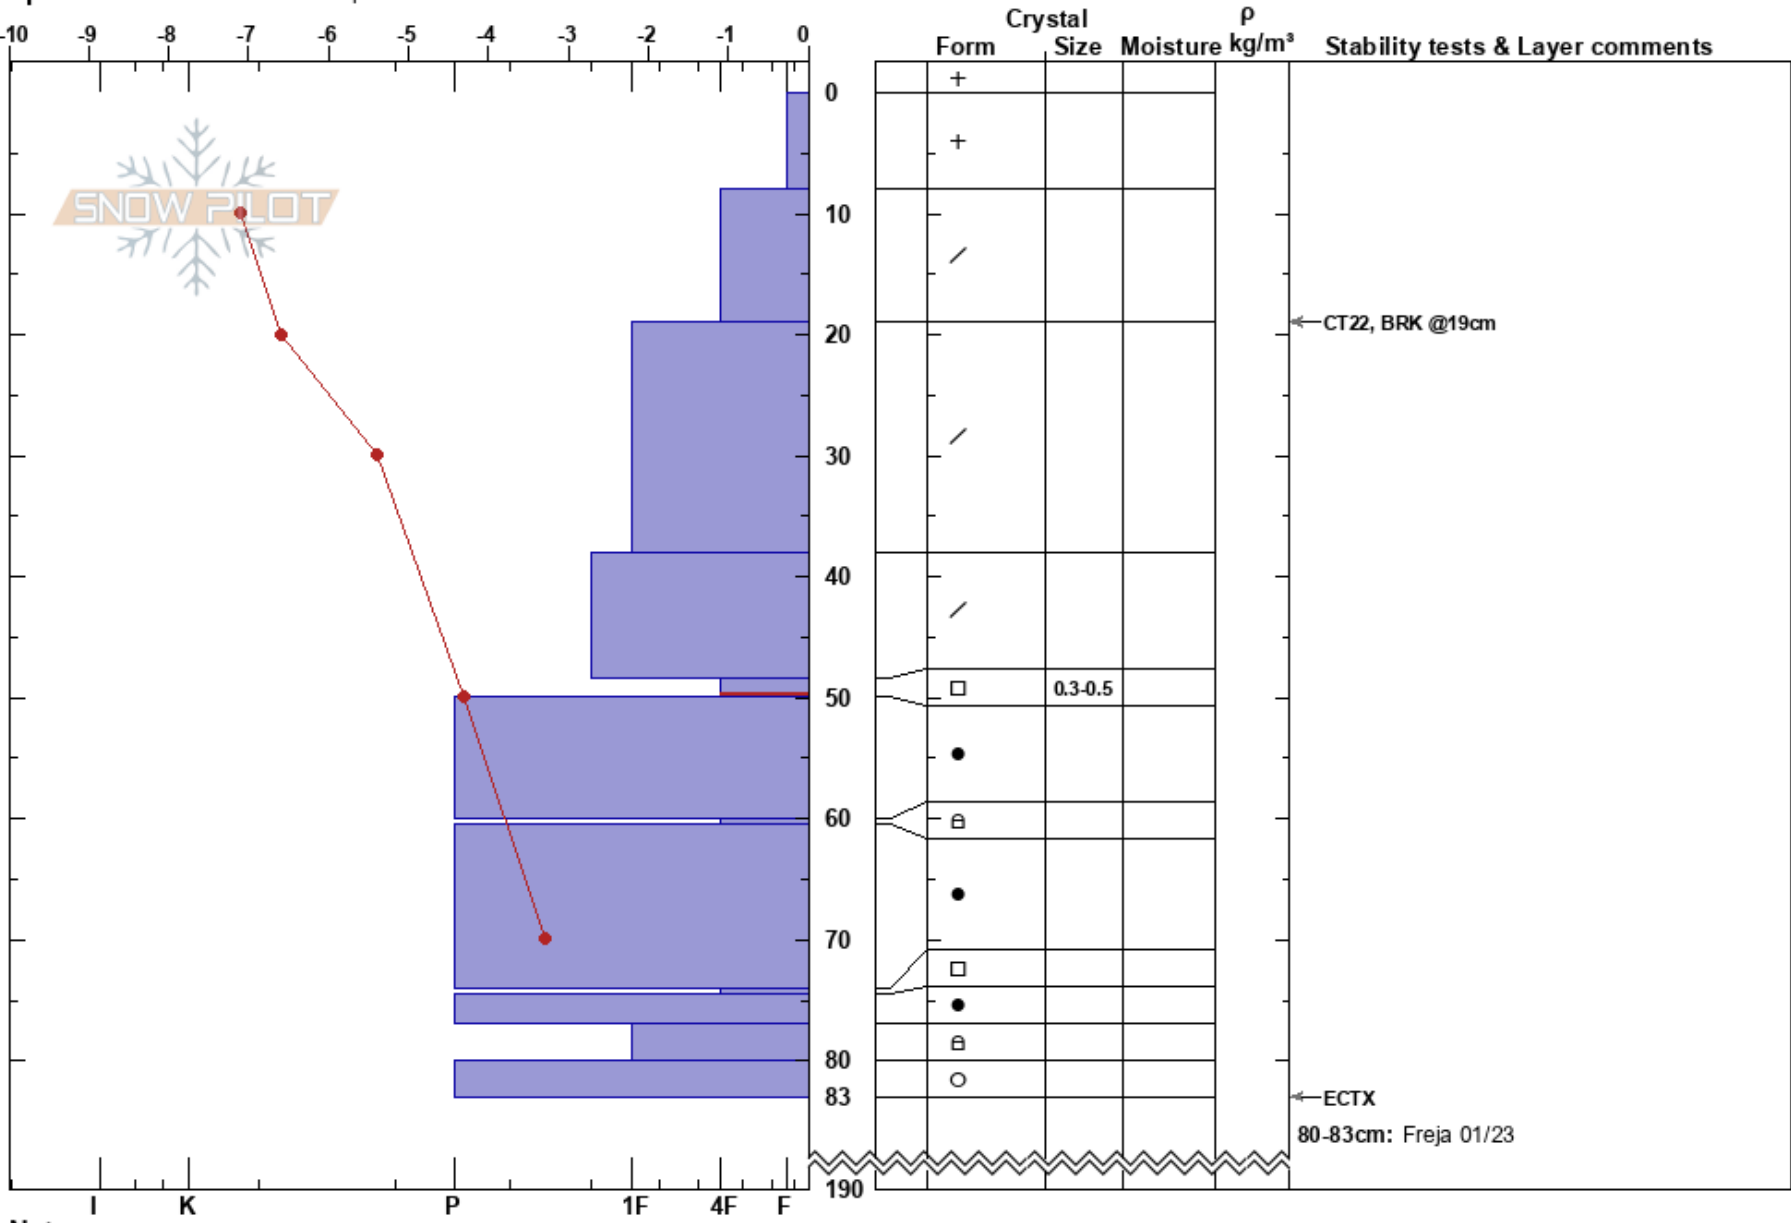

Ösjökläppen Syd
 Funäsfjällen
 Sweden
 Elevation: 974 m
 Aspect: S
 Specifics: We snowmobiled slope

John Wilcoxon
 26/02/2022 - 11:36
 Co-ord: 33V 363837E 6951404N
 Slope Angle: 21°
 Wind Loading: no

Stability: Very Good HS: 190
 Air Temperature: -6.1°C PF: 20
 Sky Cover: BKN
 Precipitation: NO
 Wind: W Light Breeze
 Layer Notes:
 48.5-50cm: Problematic layer
 80-83cm: Freja 01/23

Notes: Obj: Bedöm drevsnöflak.