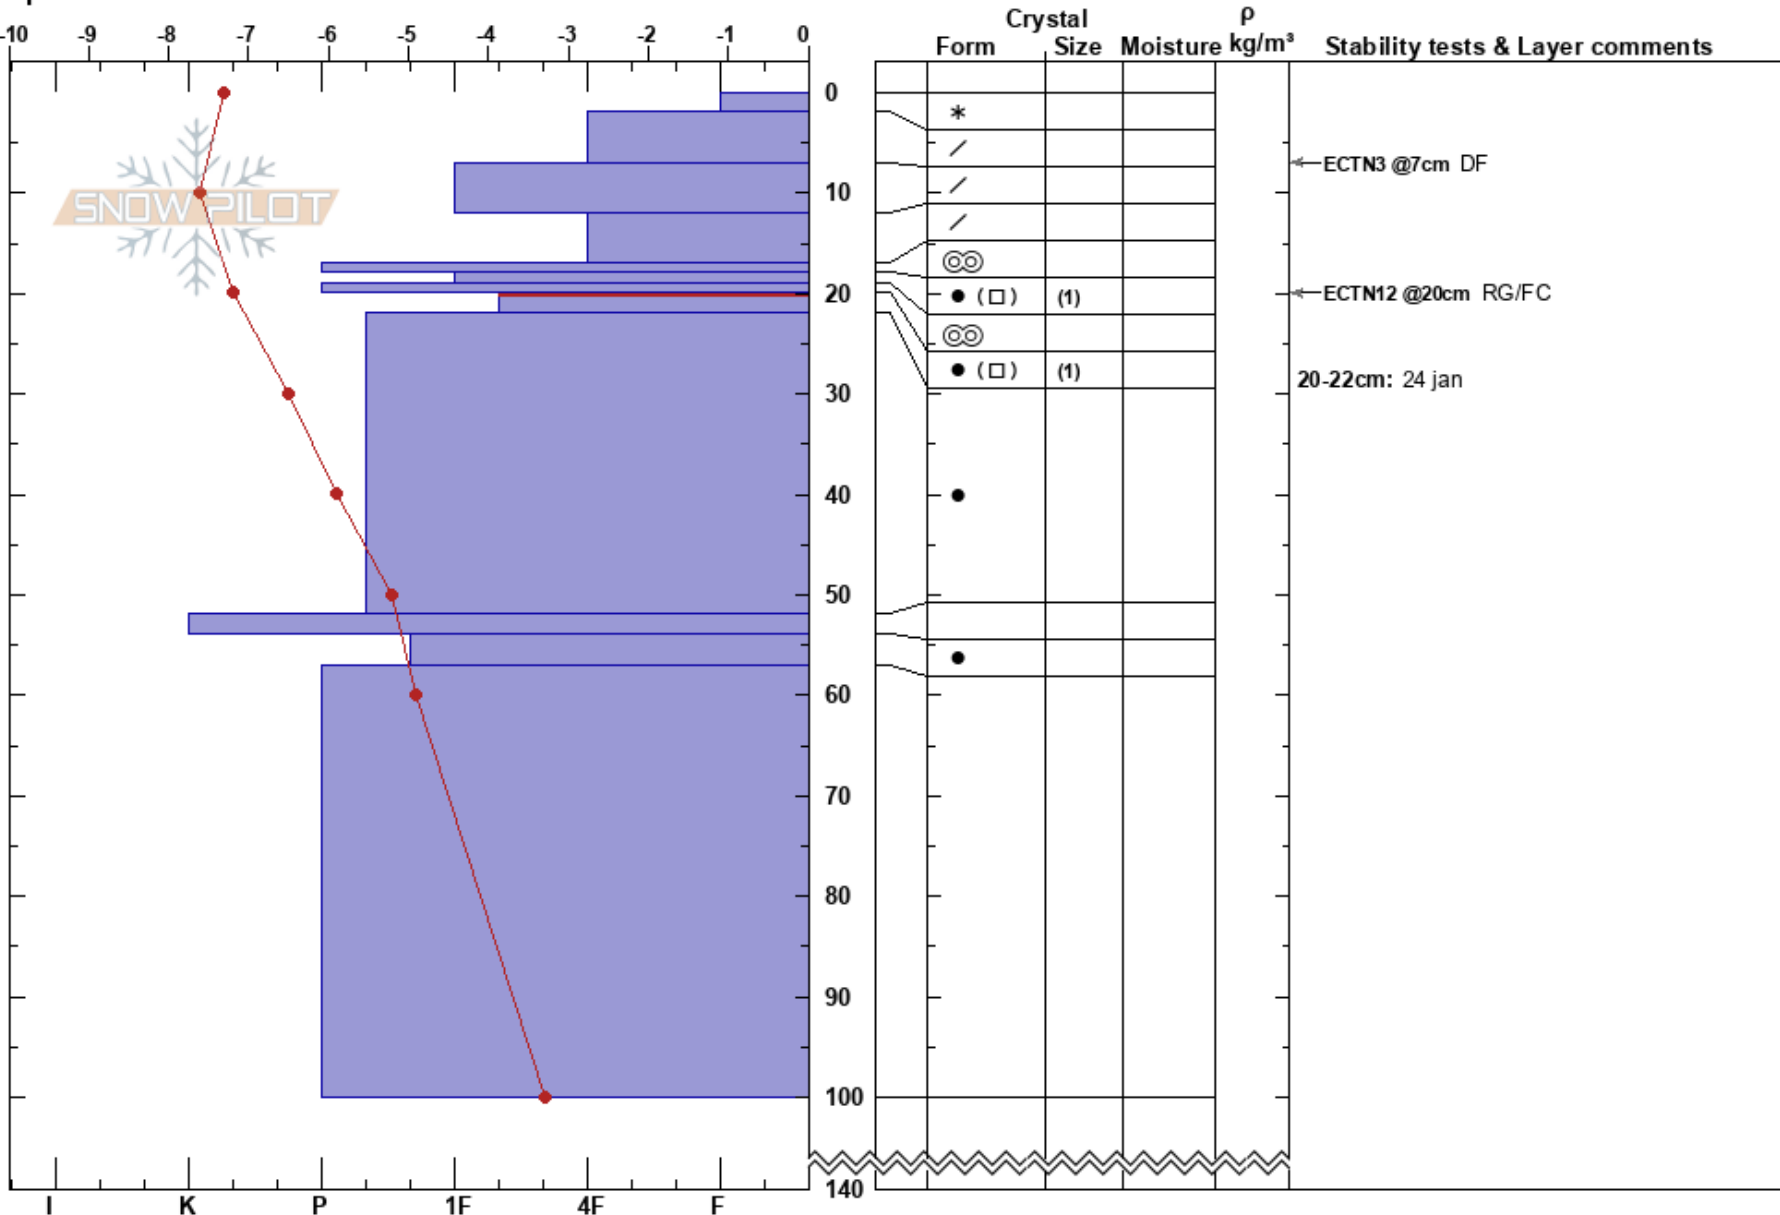

Kobåset O
 Västra Vindelfjällen
 Sweden
Elevation: 1010 m
Aspect: 90°
Specifics:

Anton Grindgärds
 26/02/2022 - 11:15
Co-ord:
Slope Angle: 12°
Wind Loading: previous

Stability:
Air Temperature: -6.6°C
Sky Cover: BKN
Precipitation: NO
Wind: S Light Breeze

HS: 140
Layer Notes:
 20-22cm: 24 jan
 20-22cm: Problematic layer

Notes: