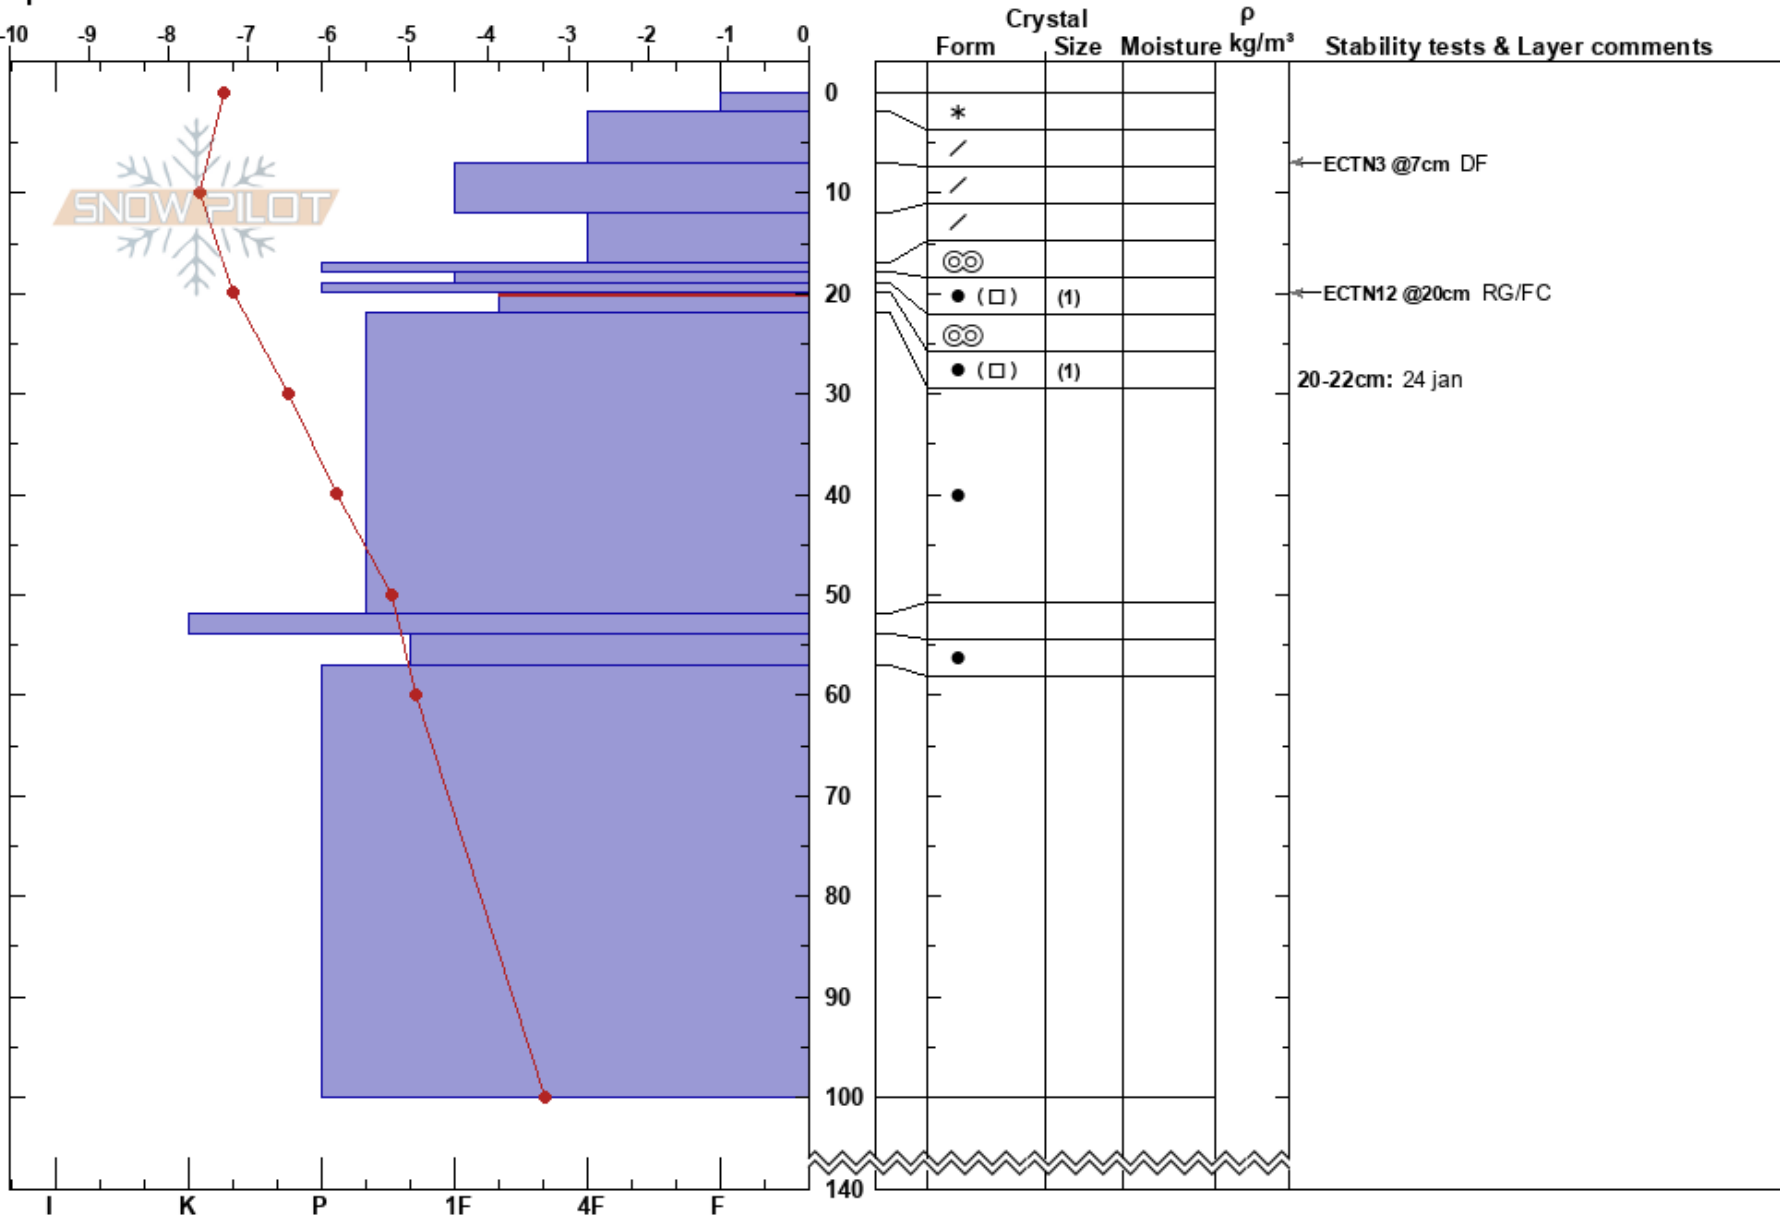

Kobäset O
 Västra Vindelfjällen
 Sweden
Elevation: 1010 m
Aspect: 90°
Specifics:

Anton Grindgärds
 26/02/2022 - 11:15
Co-ord:
Slope Angle: 12°
Wind Loading: previous

Stability:
Air Temperature: -6.6°C
Sky Cover: BKN
Precipitation: NO
Wind: S Light Breeze

HS: 140
Layer Notes:
 20-22cm: 24 jan
 20-22cm: Problematic layer

Notes: