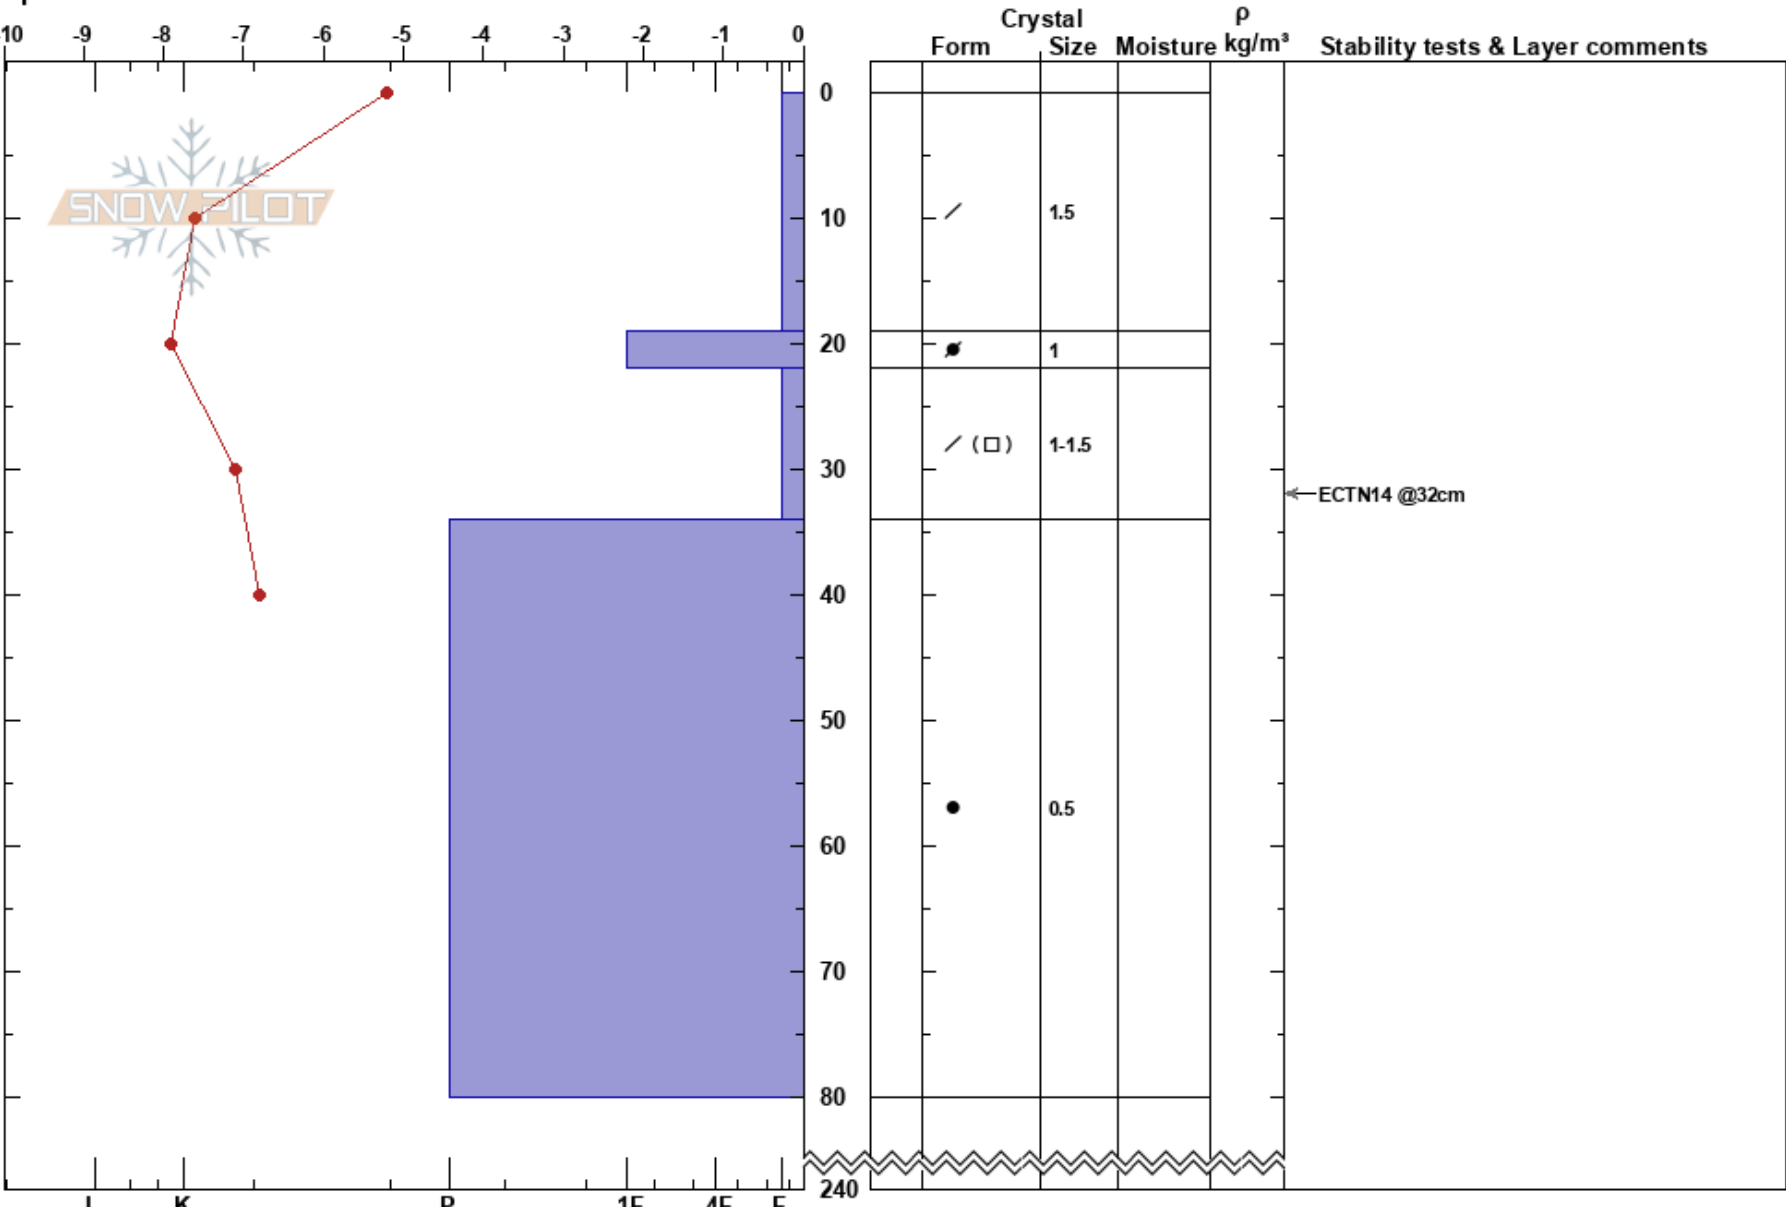

Välliste TL  
 Välliste  
 Sweden  
 Elevation: 790 m  
 Aspect: NE  
 Specifics:

Oskar Brodén  
 26/02/2022 - 11:00  
 Co-ord: 63.27827N, 13.12922E  
 Slope Angle: 30°  
 Wind Loading: yes

Stability:  
 Air Temperature: -4.3°C PF: 20  
 Sky Cover: SCT  
 Precipitation: NO  
 Wind: S Moderate

Layer Notes:

Notes: