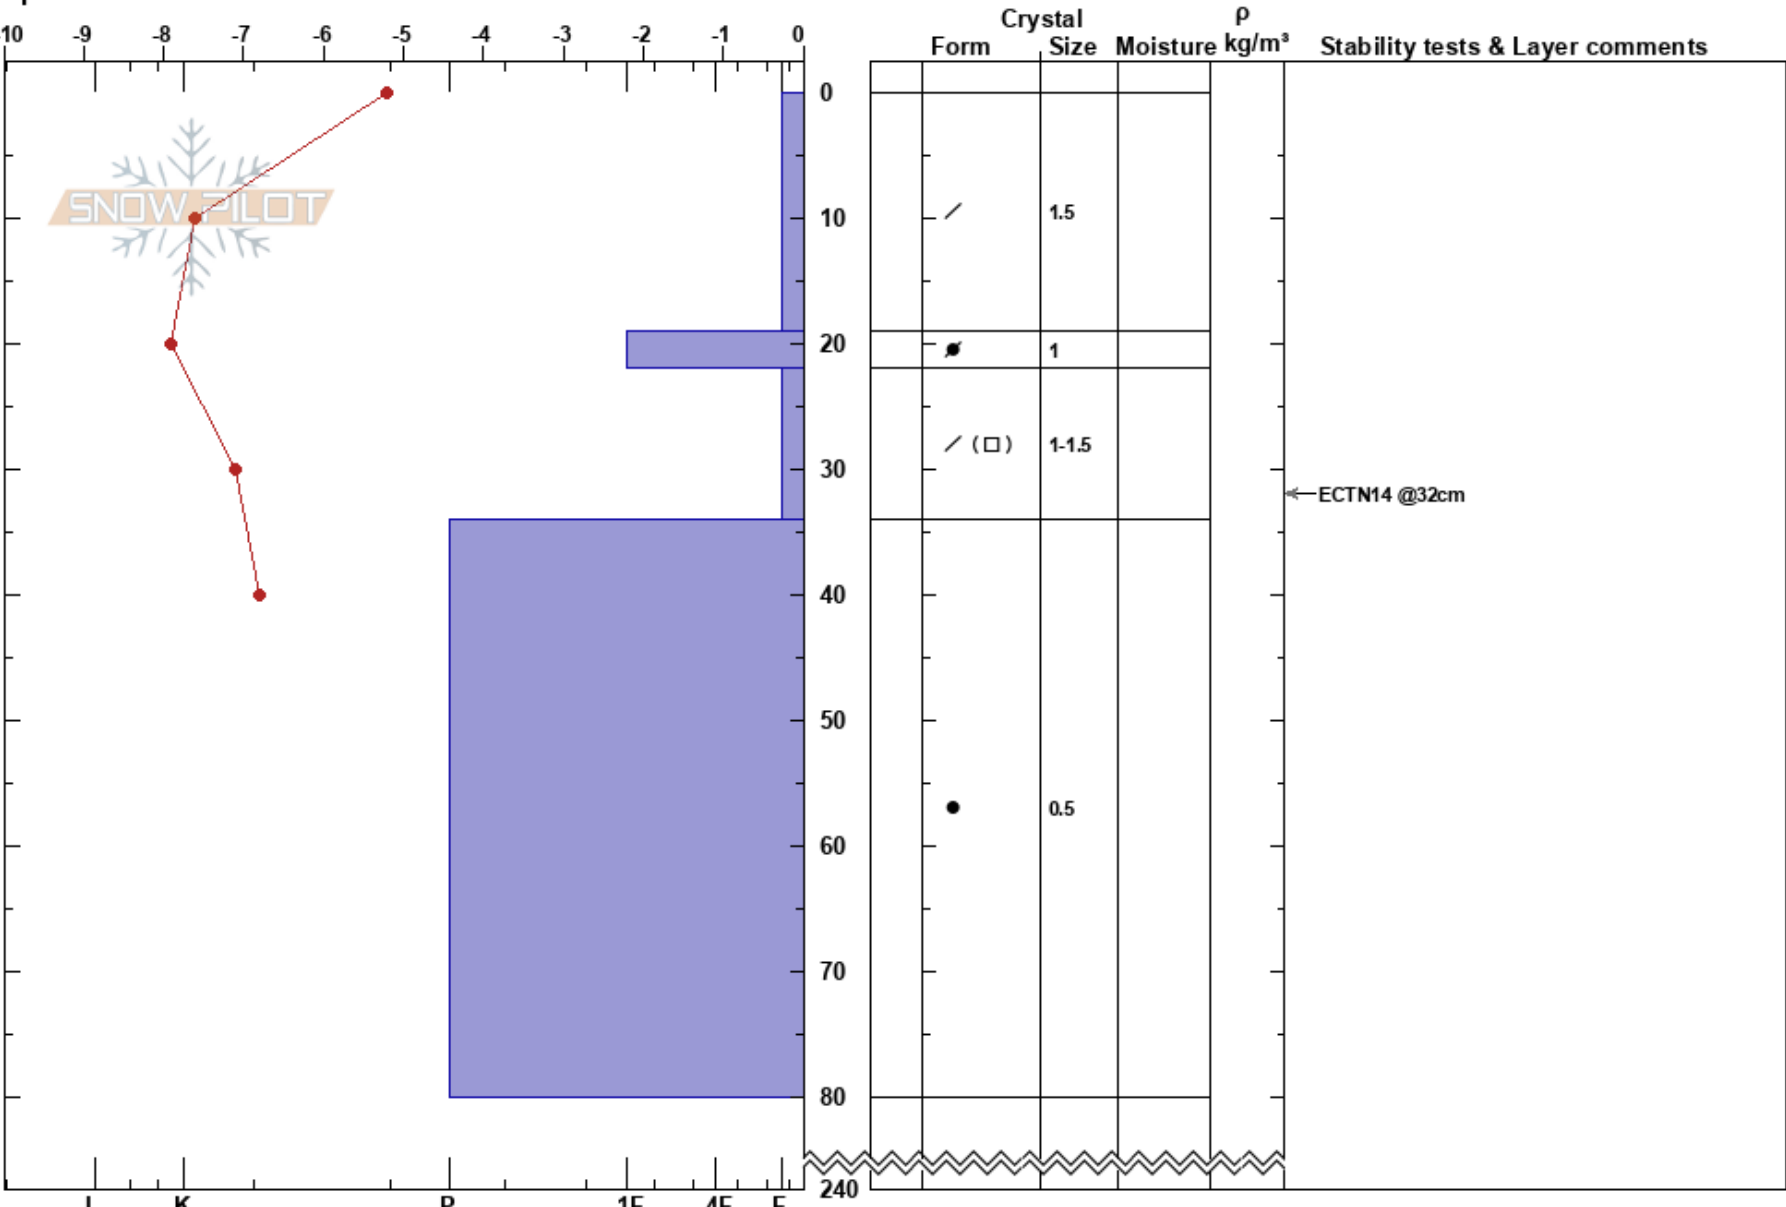

Välliste TL
 Välliste
 Sweden
 Elevation: 790 m
 Aspect: NE
 Specifics:

Oskar Brodén
 26/02/2022 - 11:00
 Co-ord: 63.27827N, 13.12922E
 Slope Angle: 30°
 Wind Loading: yes

Stability:
 Air Temperature: -4.3°C PF: 20
 Sky Cover: SCT
 Precipitation: NO
 Wind: S Moderate

Layer Notes:

Notes: