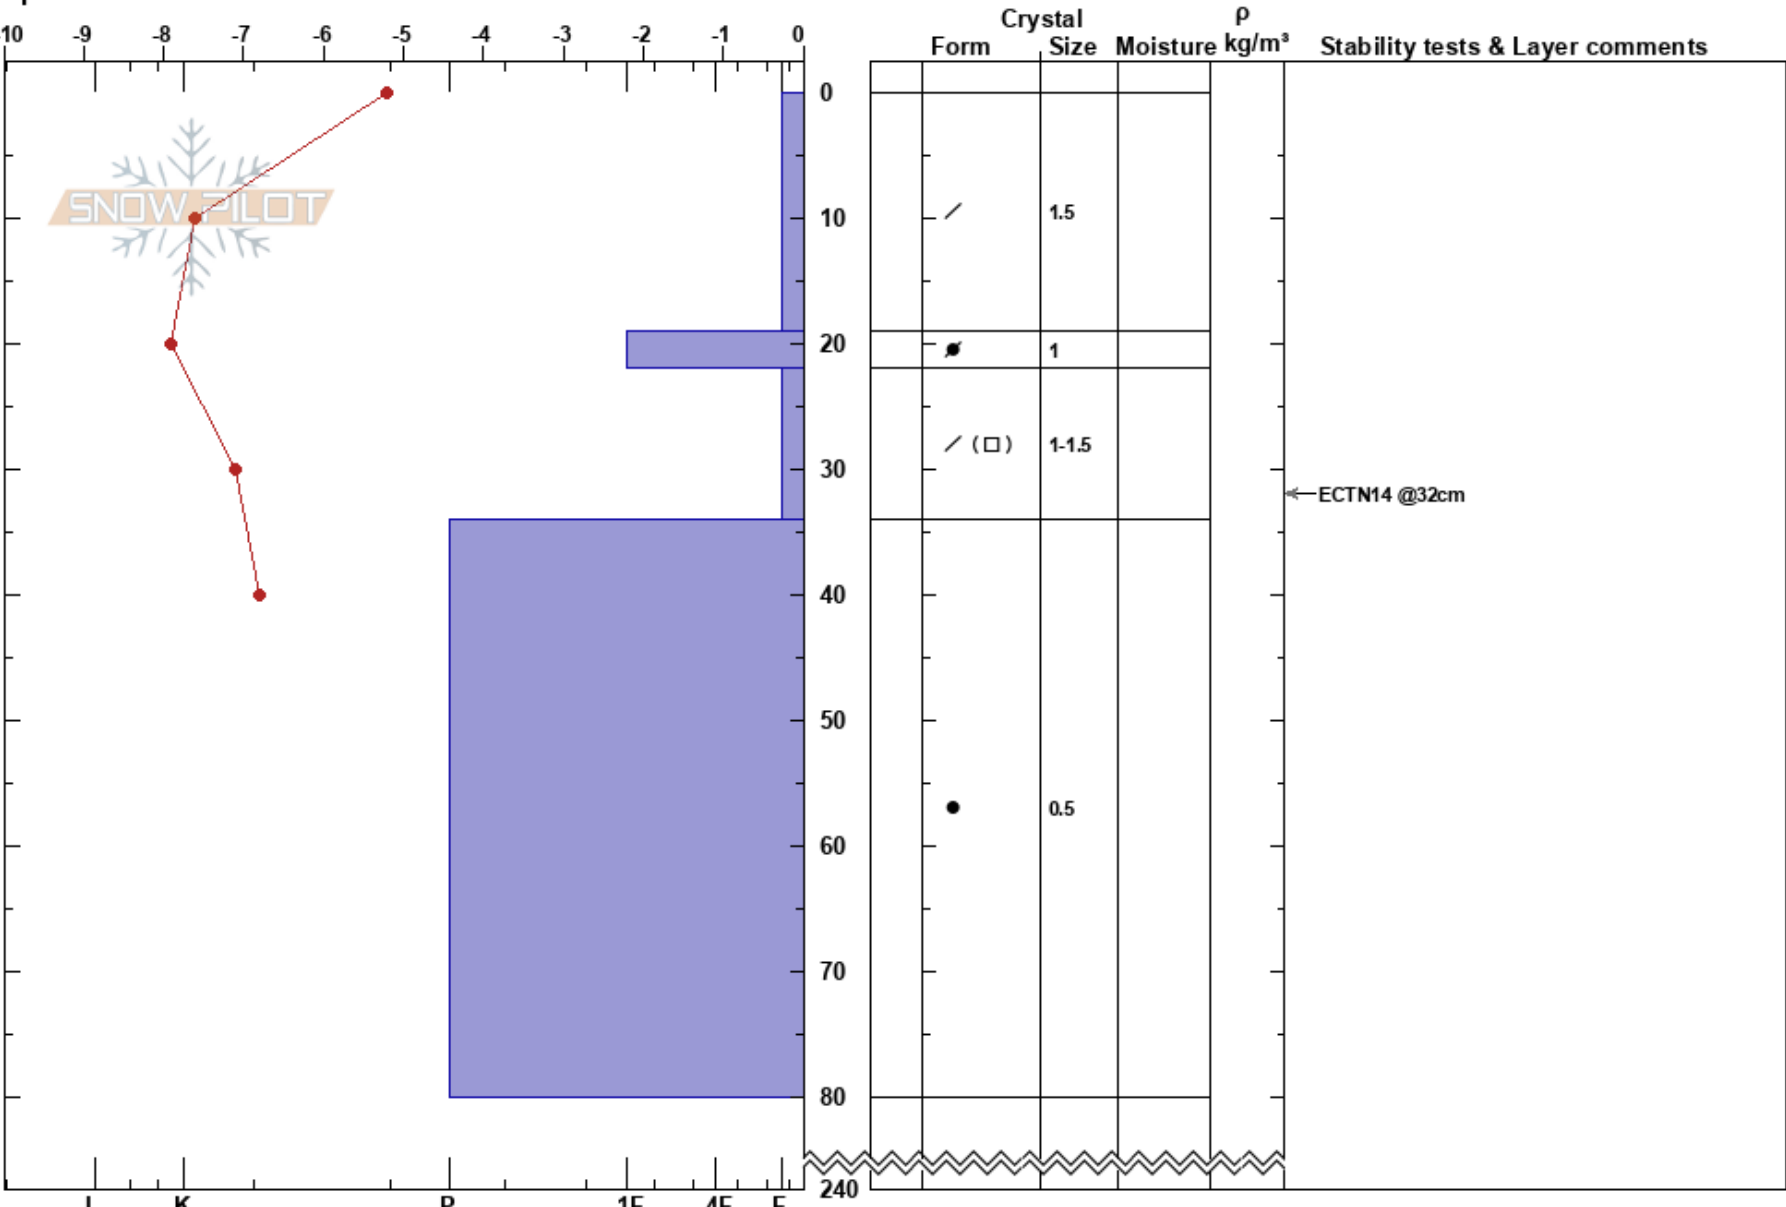

Välliste TL  
 Välliste  
 Sweden  
 Elevation: 790 m  
 Aspect: NE  
 Specifics:

Oskar Brodén  
 26/02/2022 - 11:00  
 Co-ord: 63.27827N, 13.12922E  
 Slope Angle: 30°  
 Wind Loading: yes

Stability:  
 Air Temperature: -4.3°C PF: 20  
 Sky Cover: SCT  
 Precipitation: NO  
 Wind: S Moderate

Layer Notes:

Notes: I K P 1F 4F F