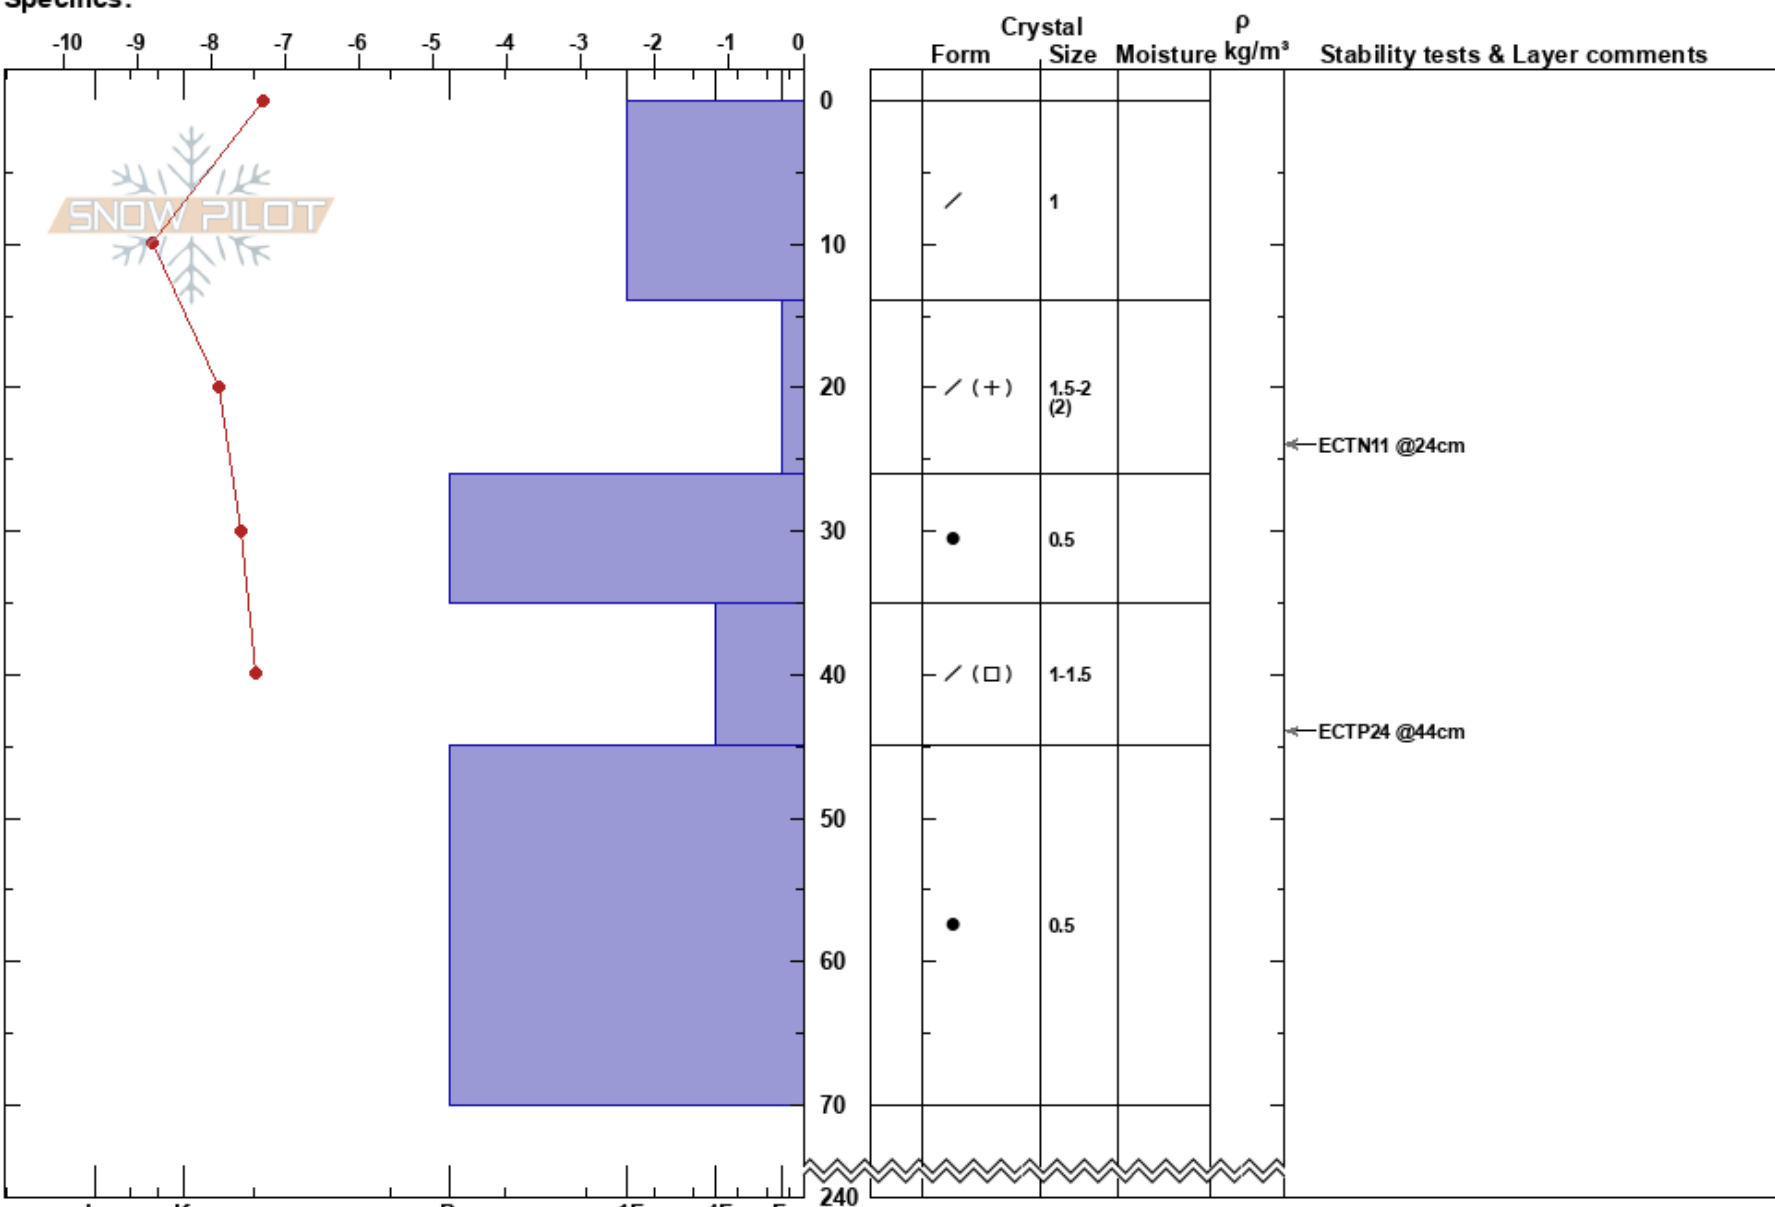

Välliste  
 Välliste  
 Sweden  
 Elevation: 885 m  
 Aspect: E  
 Specifics:

Oskar Brodén  
 26/02/2022 - 10:22  
 Co-ord: 63.27577N, 13.12180E  
 Slope Angle: 25°  
 Wind Loading: yes

Stability:  
 Air Temperature: -7.3°C PF: 20  
 Sky Cover: SCT  
 Precipitation: NO  
 Wind: S Moderate

Layer Notes:

Notes: