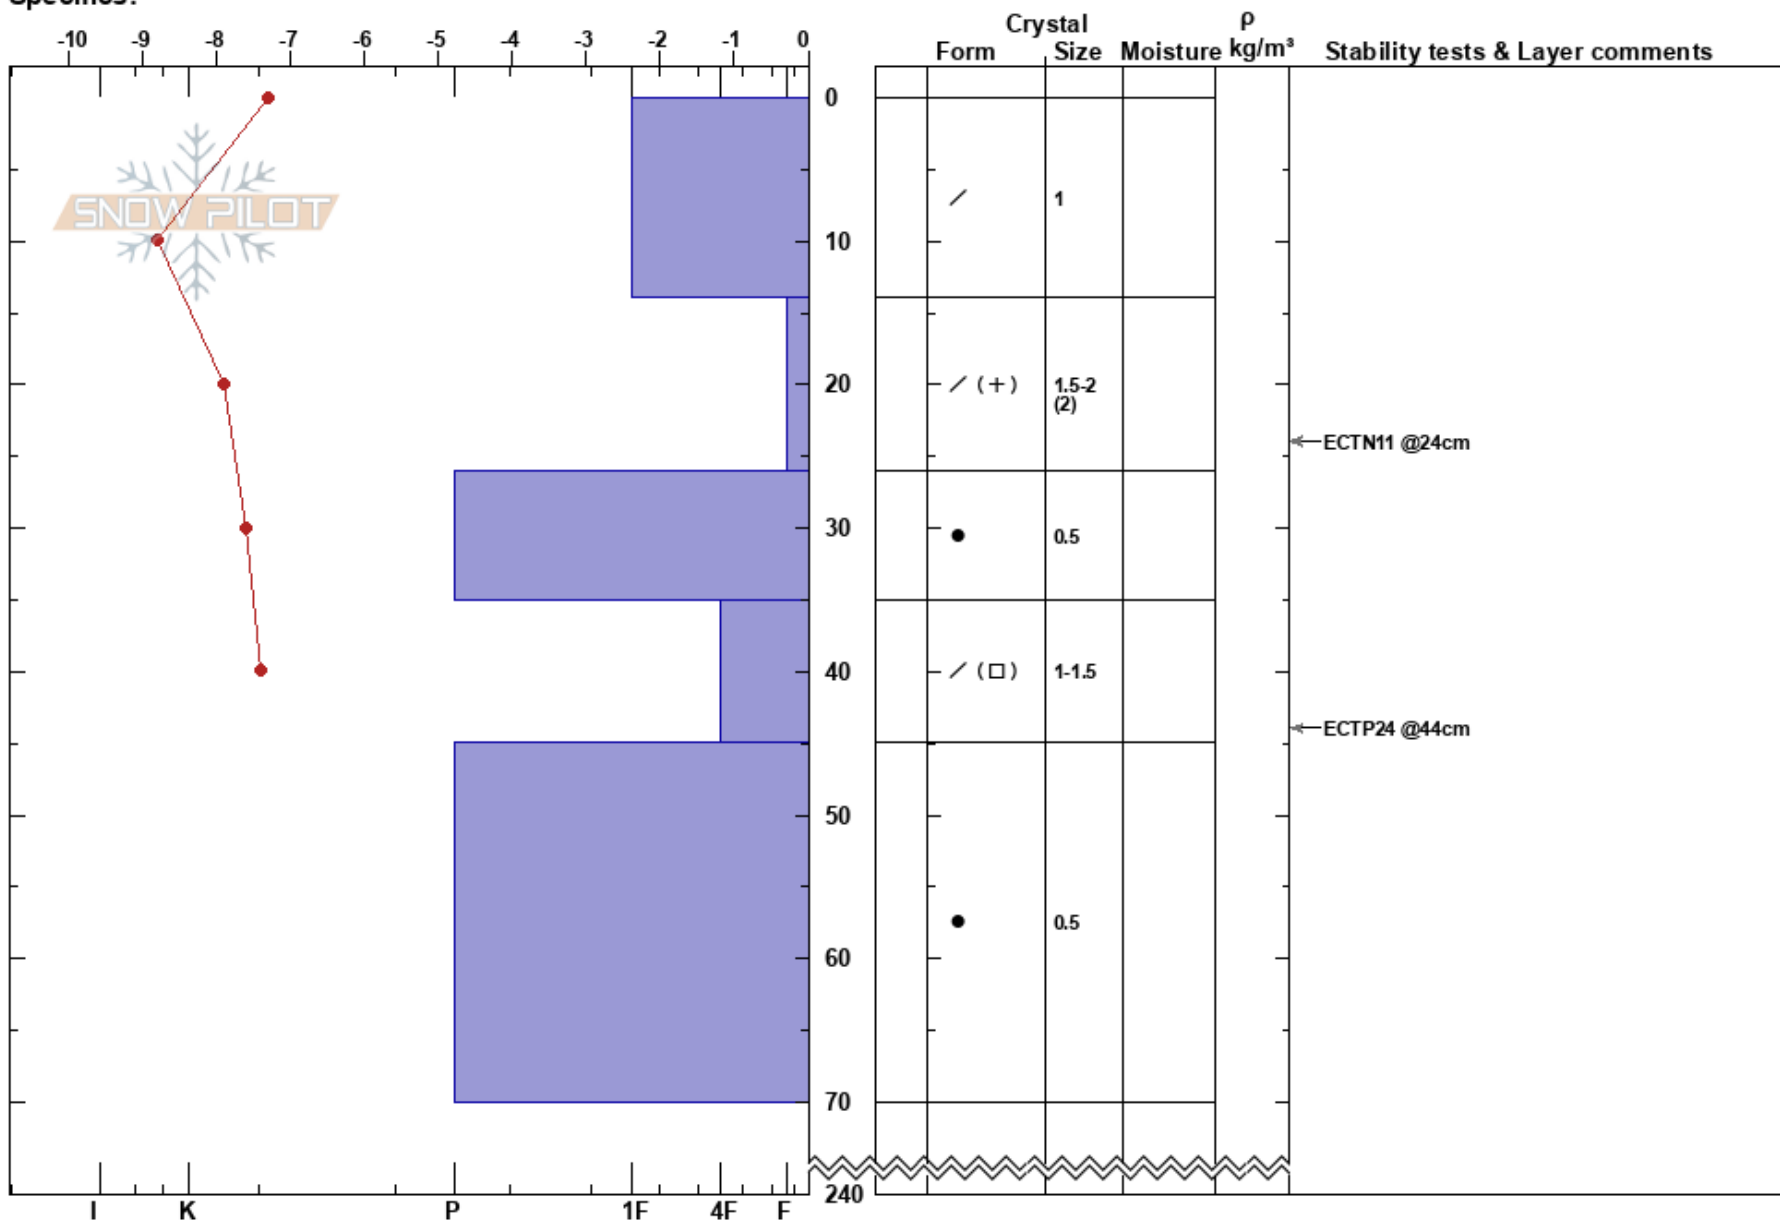

Välliste
 Välliste
 Sweden
 Elevation: 885 m
 Aspect: E
 Specifics:

Oskar Brodén
 26/02/2022 - 10:22
 Co-ord: 63.27577N, 13.12180E
 Slope Angle: 25°
 Wind Loading: yes

Stability:
 Air Temperature: -7.3°C PF: 20
 Sky Cover: SCT
 Precipitation: NO
 Wind: S Moderate

Layer Notes:

Notes: