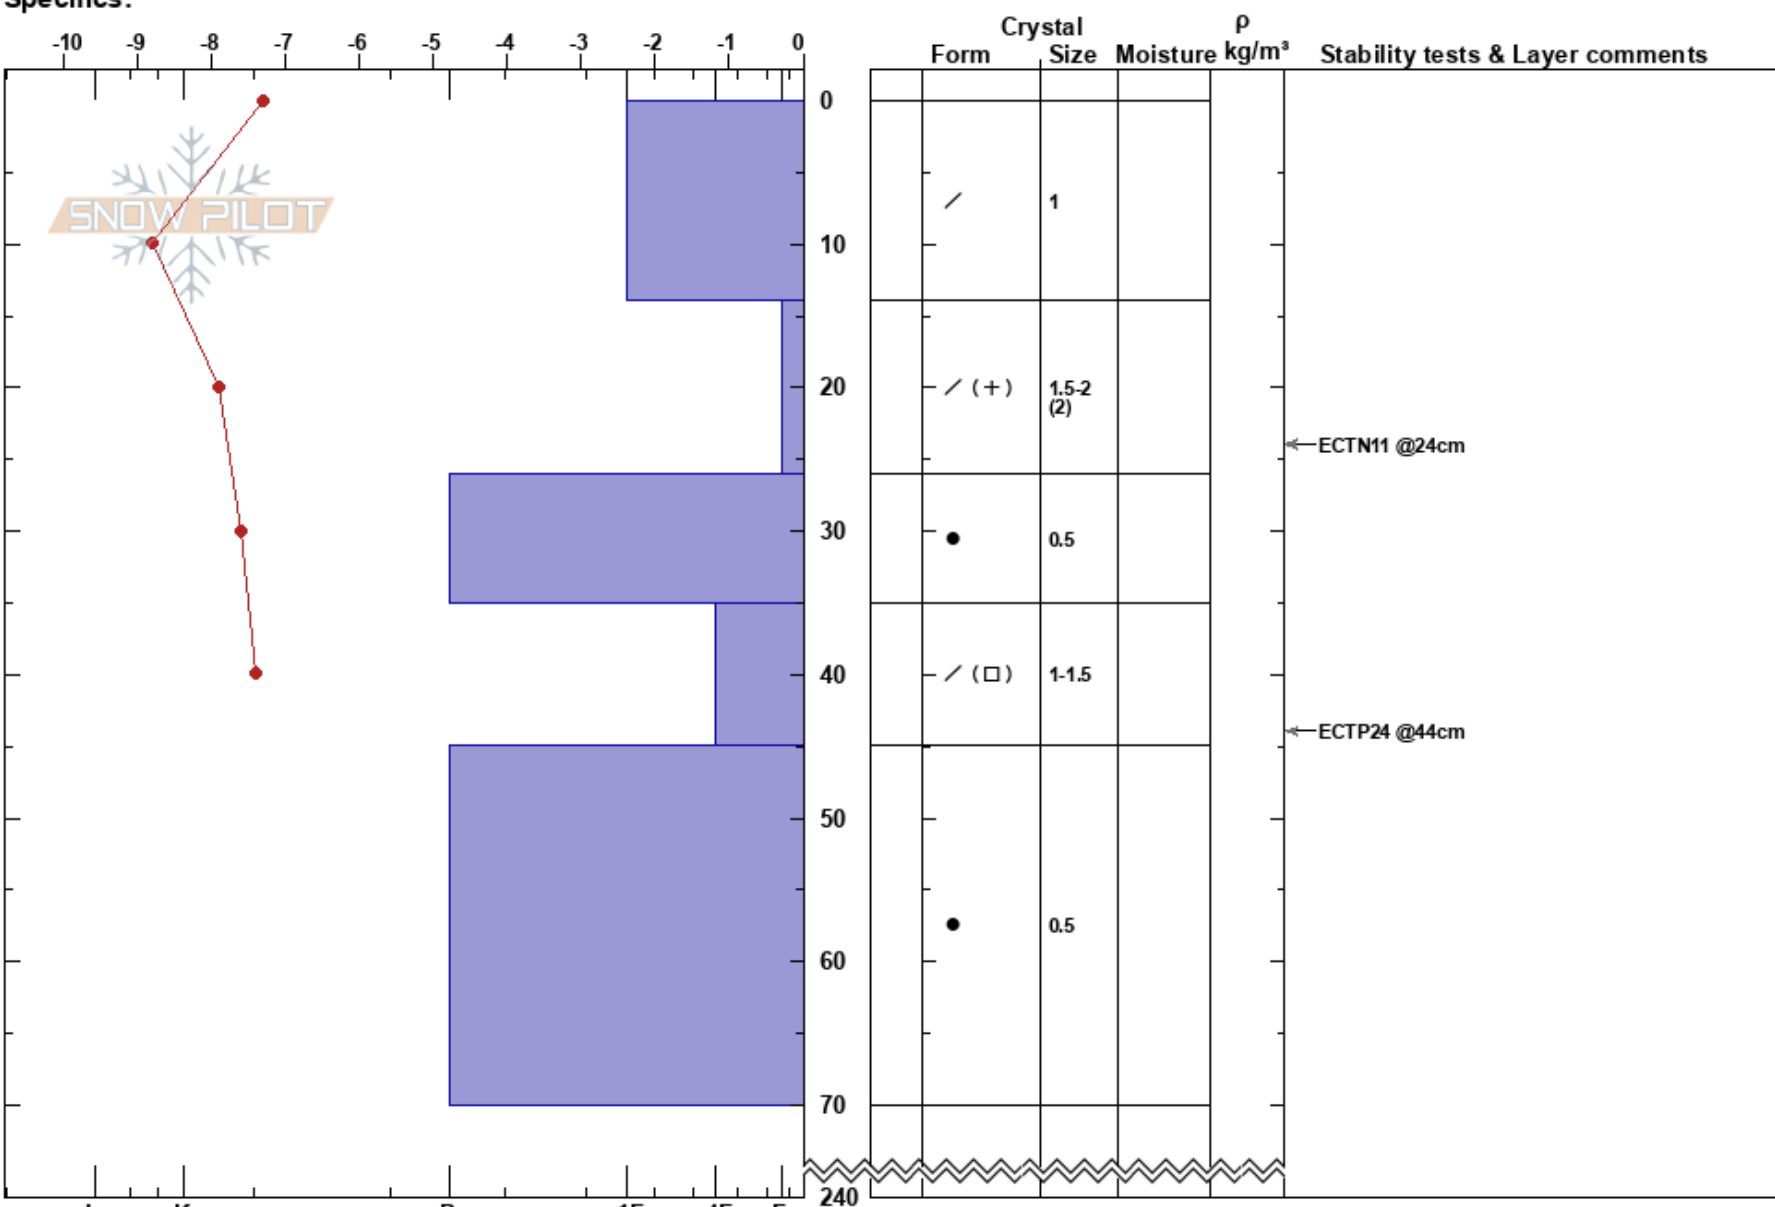

Välliste
 Välliste
 Sweden
 Elevation: 885 m
 Aspect: E
 Specifics:

Oskar Brodén
 26/02/2022 - 10:22
 Co-ord: 63.27577N, 13.12180E
 Slope Angle: 25°
 Wind Loading: yes

Stability:
 Air Temperature: -7.3°C PF: 20
 Sky Cover: SCT
 Precipitation: NO
 Wind: S Moderate

Layer Notes:

Notes: