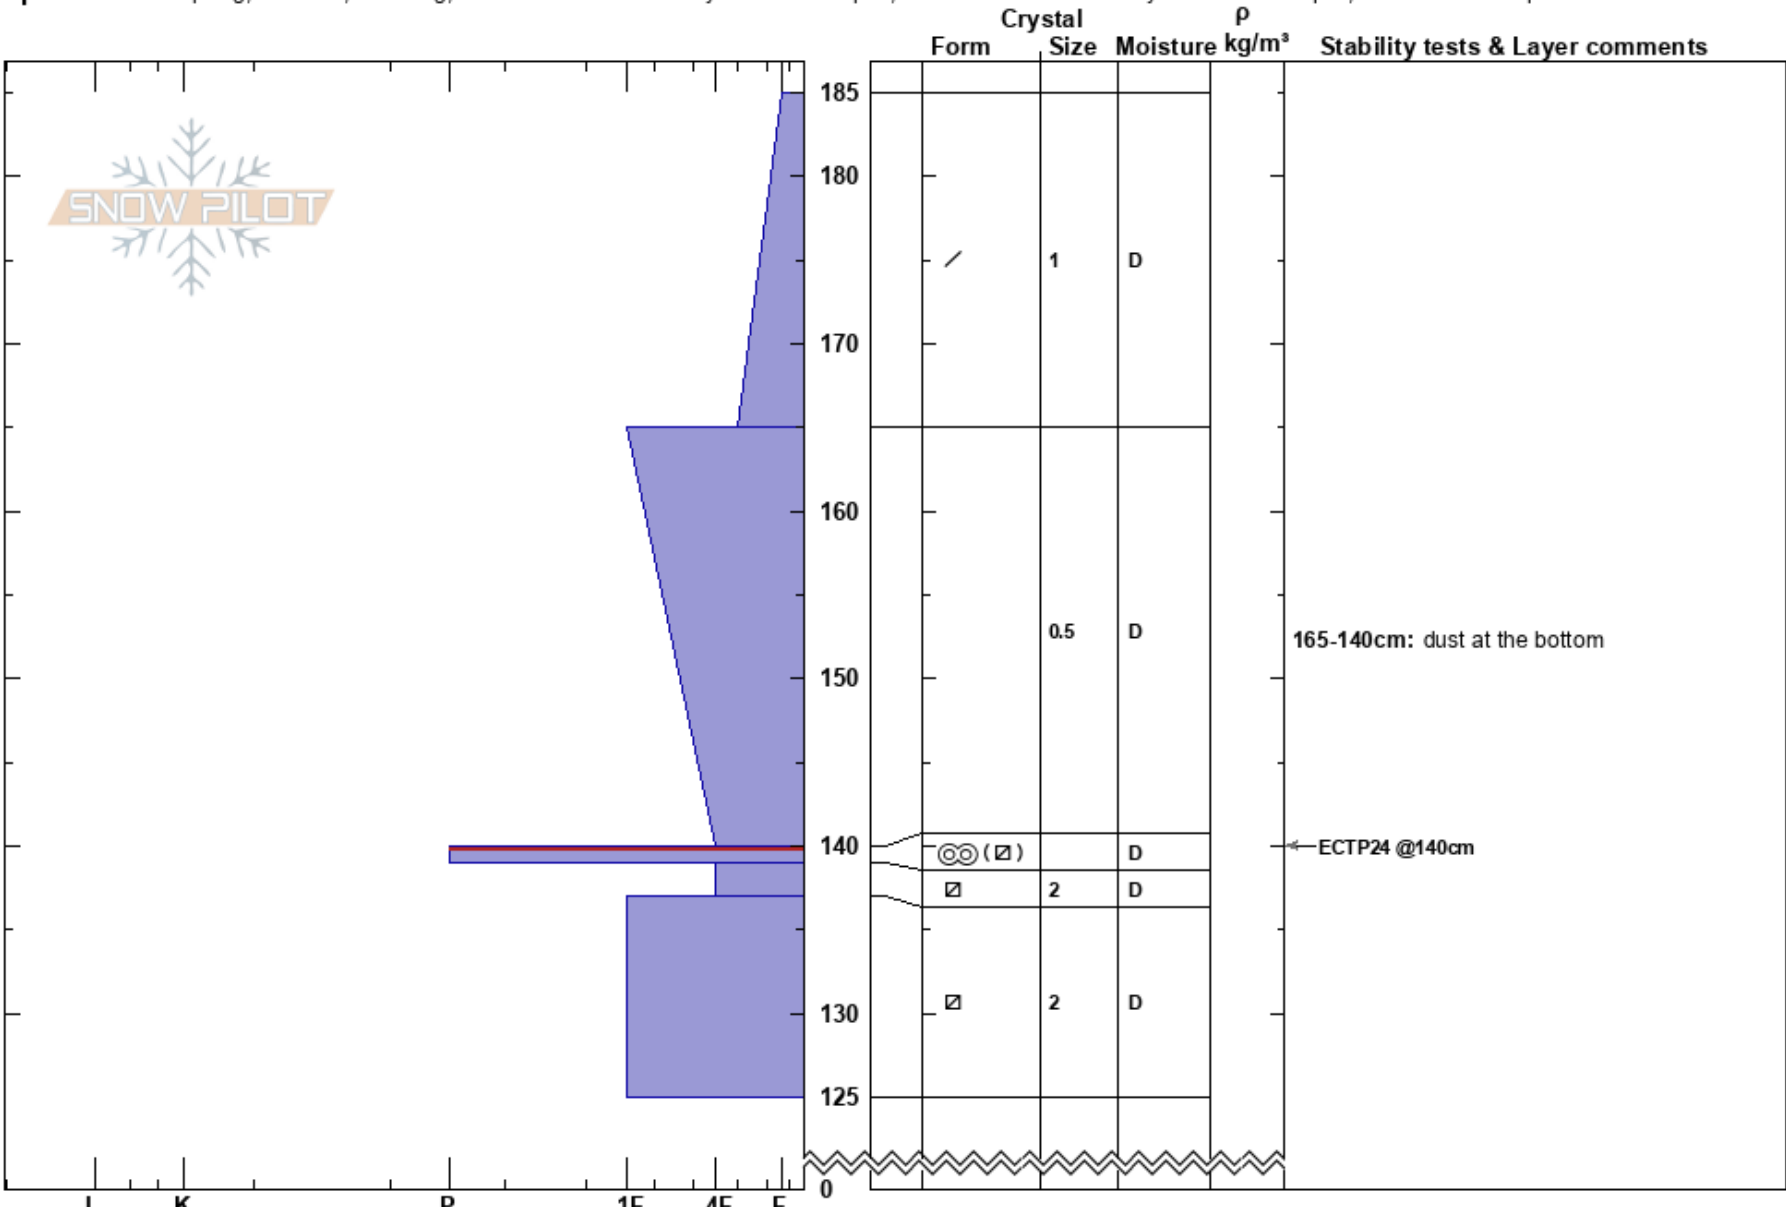

20220225 Monarch Pass Ben Pritchett
 Sawatch 02/26/2022 - 10:00am
 CO Co-ord: 13S 383525W 4261757N
 Elevation: 11543 ft Slope Angle: 20°
 Aspect: E Wind Loading: yes

Stability: HS: 185
 Air Temperature: -19°C PF: 50 165-140cm: dust at the bottom
 Sky Cover: SCT PS: 25 140-139cm: Problematic layer
 Precipitation: NO
 Wind: W Moderate

Specifics: Collapsing, localized; Cracking; Recent avalanche activity on similar slopes; Recent avalanche activity on different slopes; Ski tracks on slope

Notes: