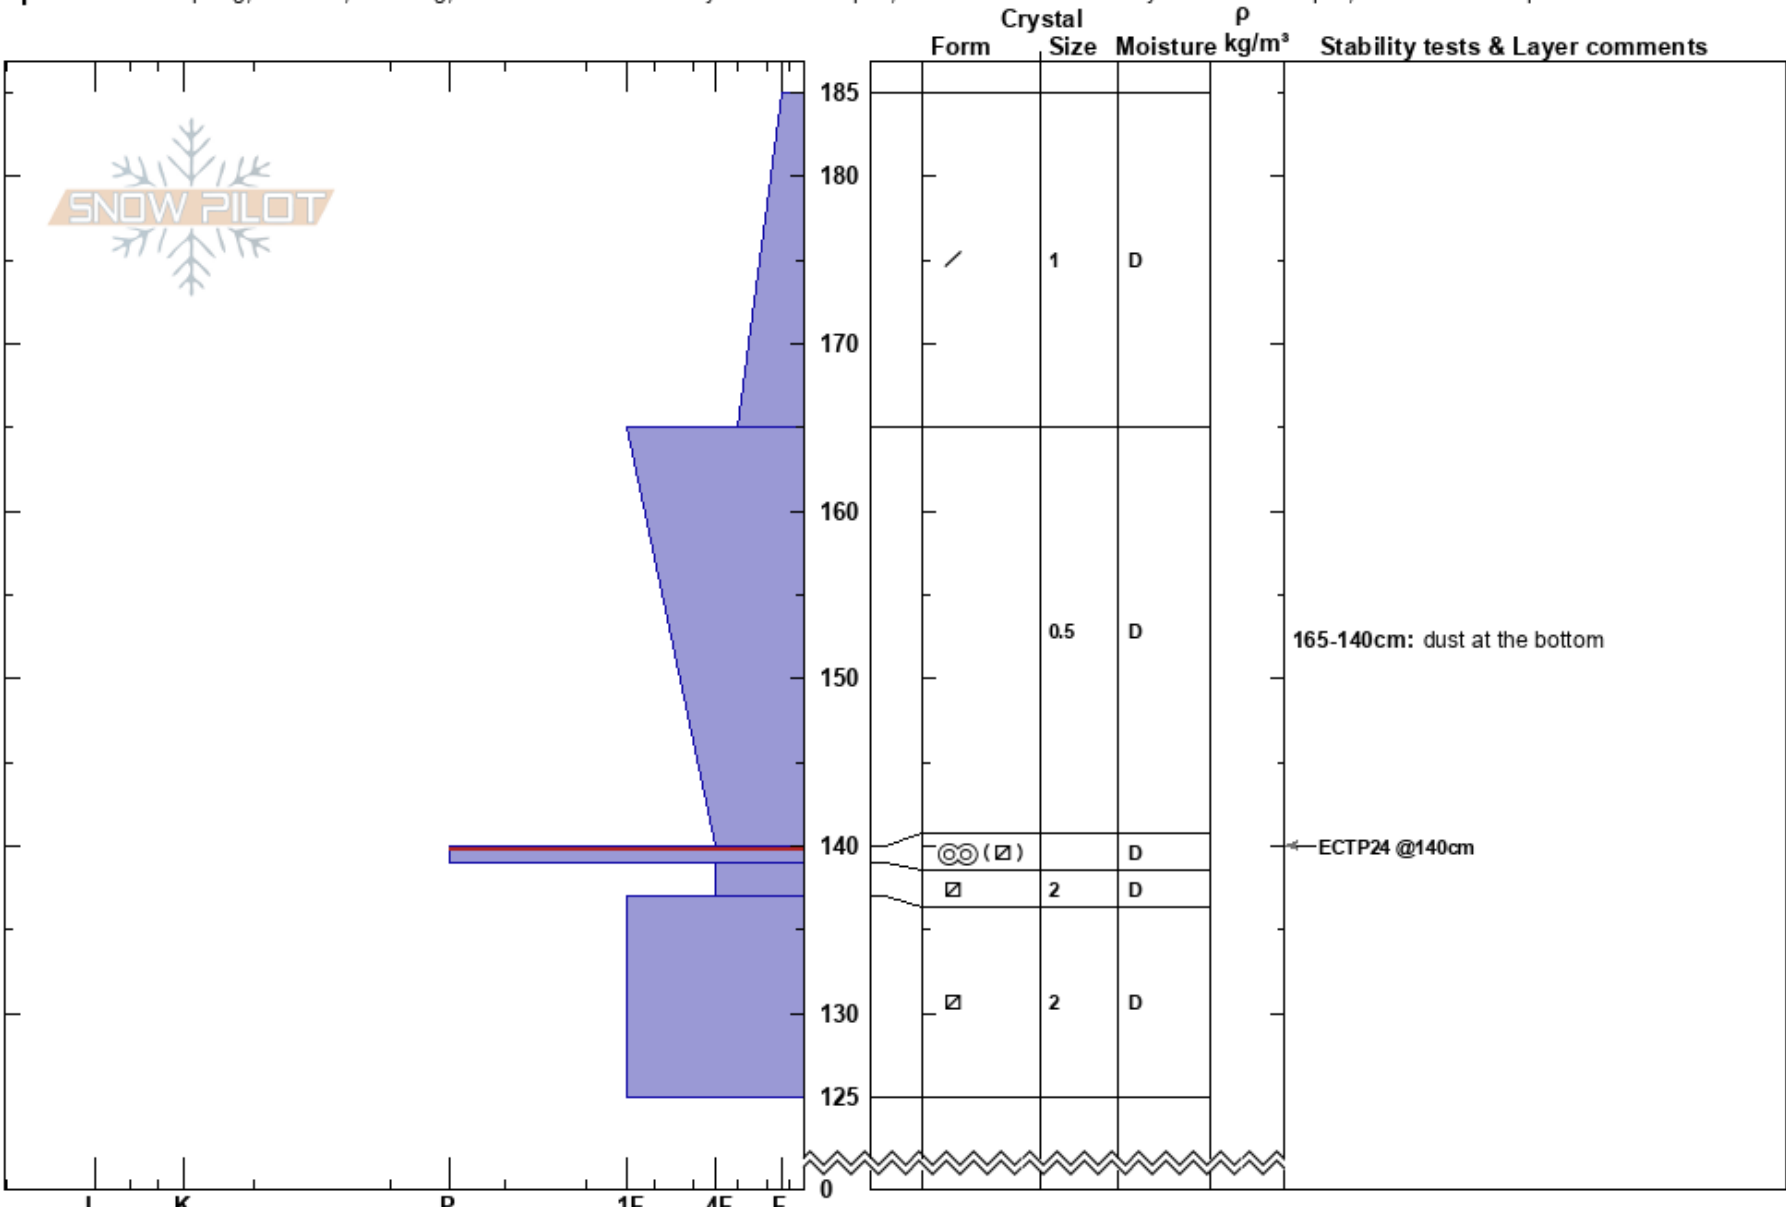

20220225 Monarch Pass Ben Pritchett
 Sawatch 02/26/2022 - 10:00am
 CO Co-ord: 13S 383525W 4261757N
 Elevation: 11543 ft Slope Angle: 20°
 Aspect: E Wind Loading: yes

Stability: HS: 185
 Air Temperature: -19°C PF: 50 165-140cm: dust at the bottom
 Sky Cover: SCT PS: 25 140-139cm: Problematic layer
 Precipitation: NO
 Wind: W Moderate

Specifics: Collapsing, localized; Cracking; Recent avalanche activity on similar slopes; Recent avalanche activity on different slopes; Ski tracks on slope

Notes: I K P 1F 4F F