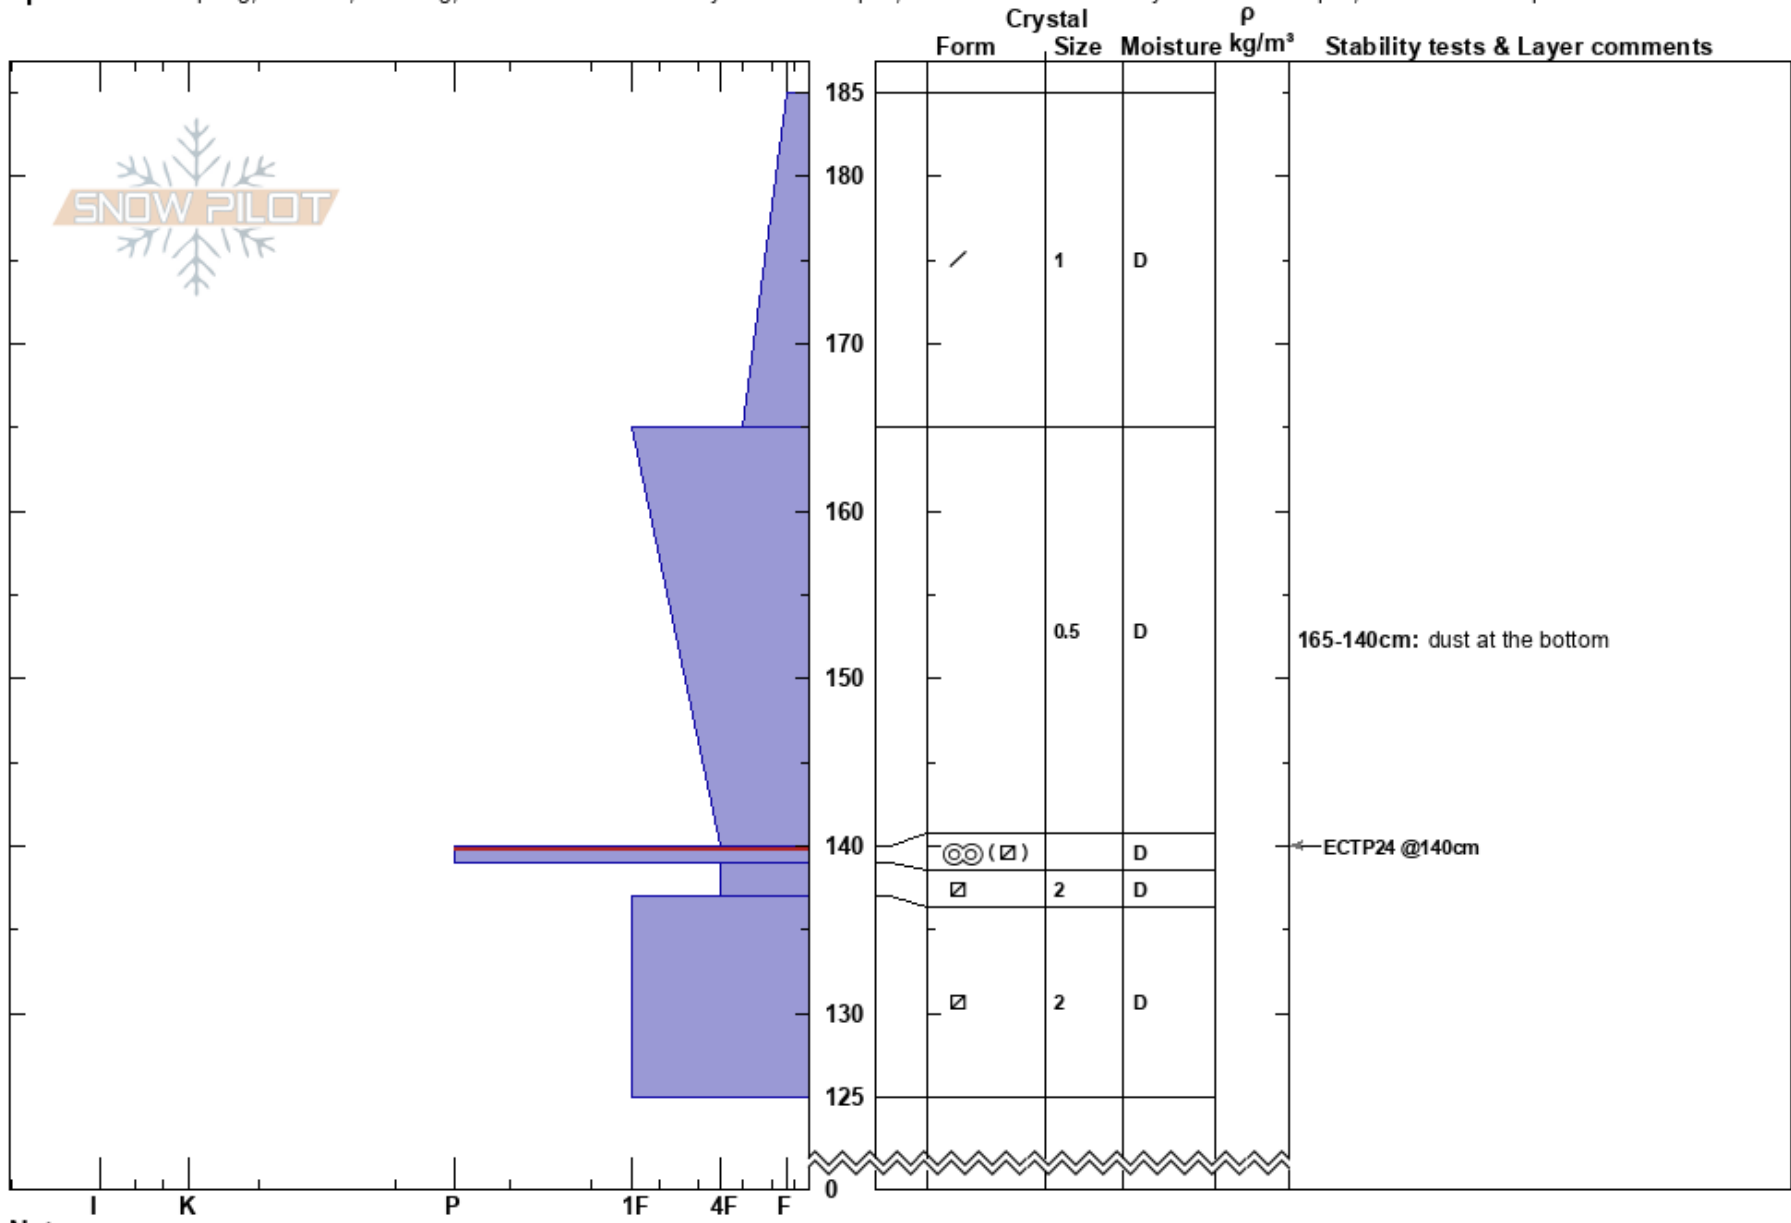

20220225 Monarch Pass Ben Pritchett  
 Sawatch 02/26/2022 - 10:00am  
 CO Co-ord: 13S 383525W 4261757N  
 Elevation: 11543 ft Slope Angle: 20°  
 Aspect: E Wind Loading: yes

Stability: HS: 185  
 Air Temperature: -19°C PF: 50 165-140cm: dust at the bottom  
 Sky Cover: SCT PS: 25 140-139cm: Problematic layer  
 Precipitation: NO  
 Wind: W Moderate

Specifics: Collapsing, localized; Cracking; Recent avalanche activity on similar slopes; Recent avalanche activity on different slopes; Ski tracks on slope

Notes: